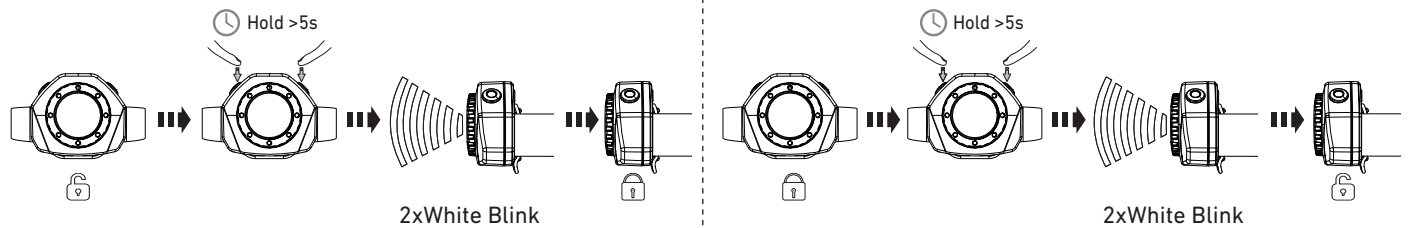

LEDLENSER CU2R

White Mode

Red Mode

Transportation Lock

LEDLENSER CU2R

! 10° C - 40° C

PC

5V 1A