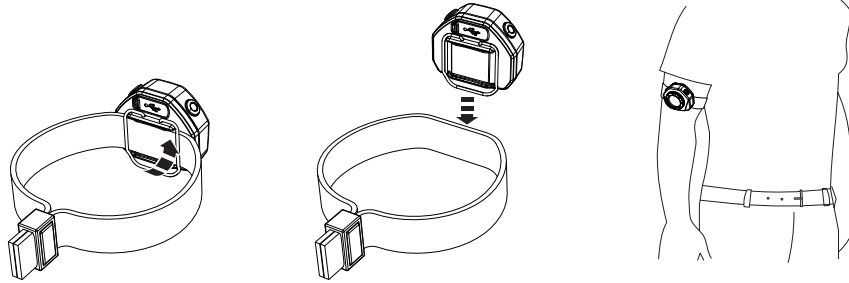

Ledlenser GmbH & Co. KG

Kronenstrasse 5-7 • 42699 Solingen • Germany

Phone +49 212/5948-0 Fax +49 212/5948-200

info@ledlenser.com

ledlenser.com

CU2R_QUG_V1
1J12A0479
2021.08.19