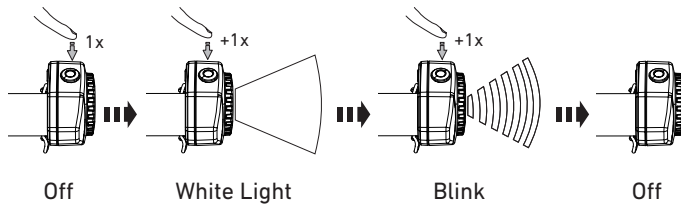

LEDLENSER CU2R

White Mode

Red Mode

Transportation Lock

LEDLENSER CU2R

! 10° C - 40° C

PC

5V 1A