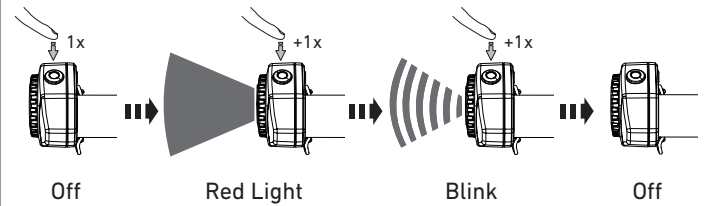

LEDLENSER CU2R

White Mode

Red Mode

Transportation Lock

LEDLENSER CU2R

! 10° C - 40° C

PC

5V 1A