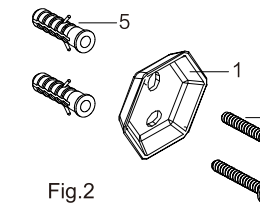

危险警告: (人身伤害)

本产品不能作为扶手等支撑物使用，请勿将产品安装在可能被误认为扶手等支撑物的位置。

尺寸图

ROUGHING-IN

以上尺寸仅供参考 The dimensions above are just for reference.

安装步骤

INSTALLATION

在垂直面的墙壁，选择一个合适的安装位置安装支架。如图Fig. 1所示，在墙壁上标记胀塞安装孔位置，确保底座大安装孔在上，小安装孔在下，两螺钉孔铅锤。根据胀塞直径钻孔。

Fig.1

如图Fig. 2所示，将胀塞（5）塞入孔中，用自攻钉（6）固定底座（1），确保底座大安装孔在上，小安装孔在下，两螺钉孔铅锤。

Fig.2

Select a suitable location to install the bracket on the vertical wall. Mark the position of the expansion plug mounting holes on the wall (As shown in Fig.1); Make sure that the large mounting holes of the base are on the top, the small mounting holes are on the bottom, and the two screw holes are plumb. Drill holes according to the diameter of the expansion plug. Insert the expansion plug (5) into the hole (As shown in Fig.2), fix the base (1) with the self-tapping screw (6), keep the large mounting hole on the top, the small mounting hole on the bottom, and the two screw holes are plumb.