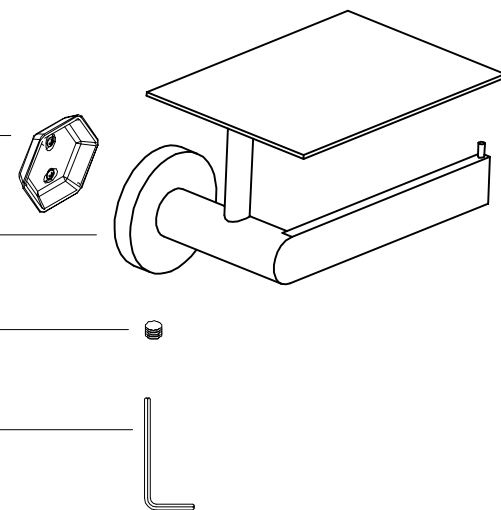

KOHLER ASIA PACIFIC LIMITED

Address: 14/F, No.88 Gloucester Road, Wanchai, Hong Kong