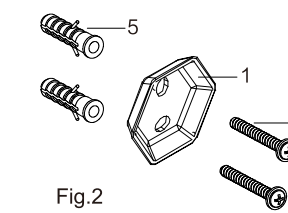

Insert the expansion plug (5) into the hole (As shown in Fig.2), fix the base (1) with the self-tapping screw (6), keep the large mounting hole on the top, the small mounting hole on the bottom, and the two screw holes are plumb.

35352VN-CP

1. Base
固定座

2. Paper holder
卫生纸架组件

3. M5 screw
M5螺丝

4. Allen key
六角扳手