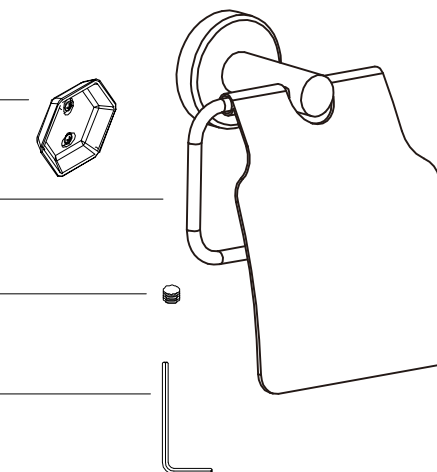

KOHLER ASIA PACIFIC LIMITED

Address: 14/F, No.88 Gloucester Road, Wanchai, Hong Kong