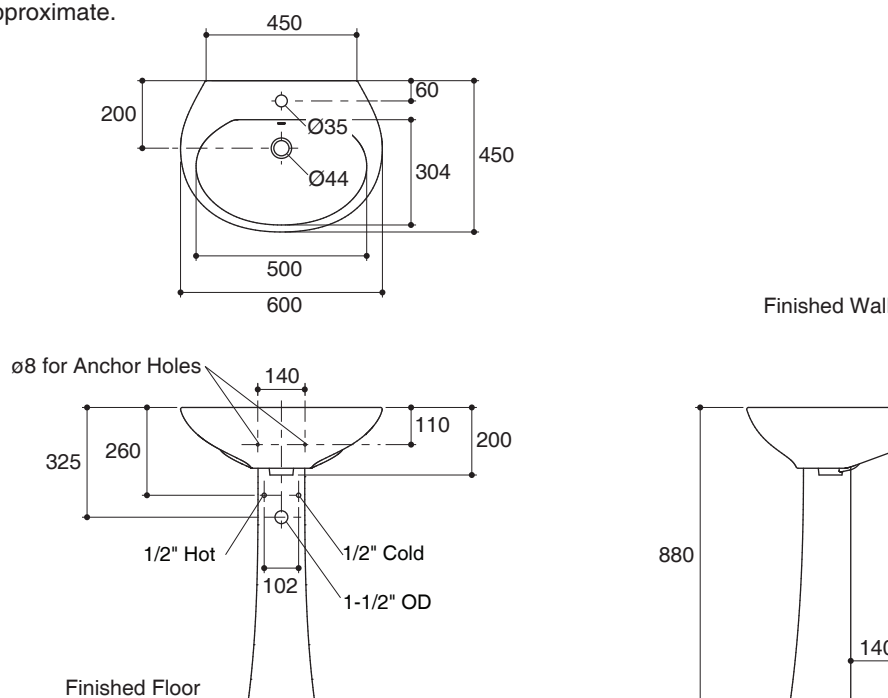

Features

- Vitreous china
- Pedestal lavatory
- Single-hole
- With overflow
- 600 x 450 x 880 mm

Codes/Standards Applicable

Specified model meets or exceeds the following:

- TIS 791-2544

PEDESTAL LAVATORY K-11016X/K-11017X

Technical Information

Fixture:	
Water depth	105 mm
Drain hole	44 mm D.
*Approximate measurements for comparison only.	

Installation Notes

Install this product according to the installation guide.

Specified Model

Model	Description	Color/Finished
K-11016X-1	Tomtom basin, single-hole	WK: White
K-11017X	Tomtom pedestal	WK: White

Dimensions are approximate.
Unit: mm

Note: The recommended dimension for installation can be adjusted according to user preferences and layout.

Product Diagram