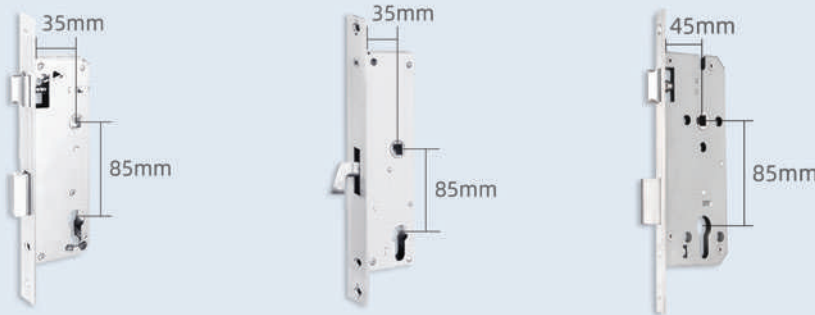

DUKE
SMART LOCK

Model
DK412

Slim for All

Giá bán:
6.540.000 (đ)

KHÓA KHÁCH SẠN

38mm

Width for
all Aluminum Doors

Mortise