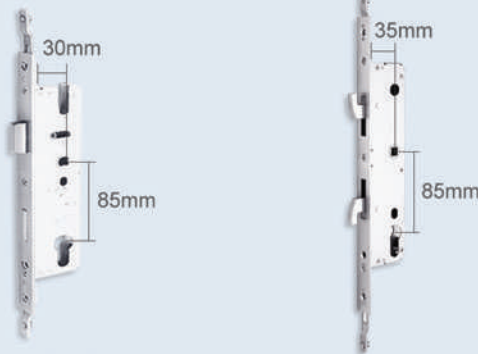

Mortise

Suitable for All Mortises and Doors
2885/3085/3585 Mortise for Aluminum Swing Door/Sliding Door