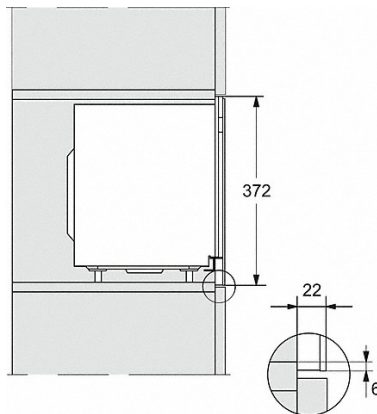

M223xSC, installation drawings

- 1) Front view
- 2) Mains connection cable L=1,600 mm
- 3) No connection in this area

M223xSC, installation drawings

M223xSC, installation drawings

M223xSC, installation drawing

M223xSC, AB42-1, installation drawing

M223xSC, AB38-1, installation drawing

M223xSC, AB38-1, installation drawing

M223xSC, AB36, installation drawing

M 2234 SC

Built-in microwave oven
with sensor controls on the side for convenient operation.

M223xSC, AB36, installation drawing

M22xSC, installation drawing

M22xSC, installation drawing