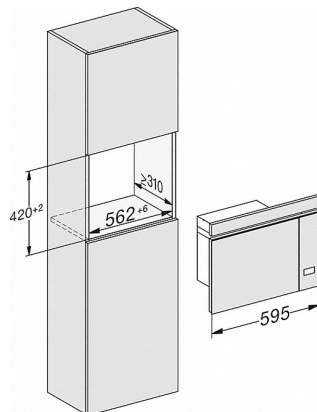

M223xSC, installation drawings

- 1) Front view
- 2) Mains connection cable L=1,600 mm
- 3) No connection in this area

M223xSC, installation drawings

M223xSC, installation drawings

M223xSC, installation drawing

M223xSC, AB45-2, installation drawing

M 2234 SC

Built-in microwave oven
with sensor controls on the side for convenient operation.

M223xSC, AB45-2, installation drawing

M223xSC, AB42-1, installation drawing

M223xSC, AB42-1, installation drawing

M223xSC, AB38-1, installation drawing

M223xSC, AB38-1, installation drawing

M223xSC, AB36, installation drawing

M 2234 SC

Built-in microwave oven
with sensor controls on the side for convenient operation.