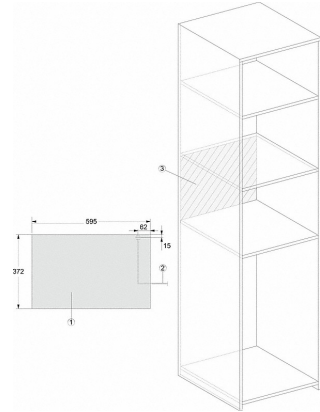

EAN: 4002516103325 / material number: 11093880

Model and design	
Built-in microwave oven	•
SideControl	•
Appliance colour	Obsidian black
Convenience features	
Keeping warm	•
Quartz grill	•
Operating modes	
Grill	•
Microwave solo operation	•
User convenience	
Display	EasySensor
Time of day display	•
Minute minder	•
Programmable cooking duration	•
Quick microwave	•
Individual settings	•
Cleaning convenience	
Stainless steel oven compartment	•
Safety	
Appliance cooling system and touch-cool fronts	•
System lock	•
Safety switch-off	•
Safety lock "Door" warning	•
Technical data	
Oven compartment volume in l	17
Door hinge	Left
Oven light	1 LED spot
Oven interior height in cm	20.2
Turntable diameter in cm	27.2
Microwave power levels in W	80/150/300/450/600/800
Appliance width in mm	595
Appliance height in mm	372
Appliance depth in mm	310
Weight in kg	14.4
Niche-independent venting	•
Total rated load in kW	1.3
Voltage in V	220-240
Frequency in Hz	50
Number of phases	1
Fuse rating in A	13
Length of supply lead in m	1.6
Standard accessories	
Grilling rack	1
Gourmet plate	1

M 2234 SC

Built-in microwave oven
with sensor controls on the side for convenient operation.

M223xSC, installation drawings

- 1) Front view
- 2) Mains connection cable L=1,600 mm
- 3) No connection in this area

M223xSC, installation drawings

- 1) Front view
- 2) Mains connection cable L=1,600 mm
- 3) No connection in this area

M223xSC, installation drawings

M223xSC, installation drawings

M223xSC, installation drawing