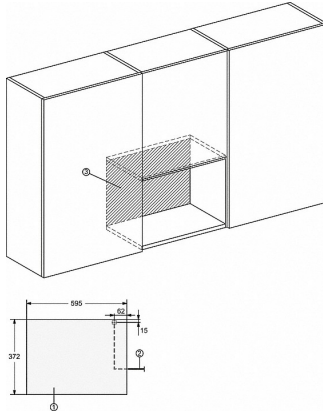

EAN: 4002516103325 / material number: 11093880

Model and design	
Built-in microwave oven	•
SideControl	•
Appliance colour	Obsidian black
Convenience features	
Keeping warm	•
Quartz grill	•
Operating modes	
Grill	•
Microwave solo operation	•
User convenience	
Display	EasySensor
Time of day display	•
Minute minder	•
Programmable cooking duration	•
Quick microwave	•
Individual settings	•
Cleaning convenience	
Stainless steel oven compartment	•
Safety	
Appliance cooling system and touch-cool fronts	•
System lock	•
Safety switch-off	•
Safety lock "Door" warning	•
Technical data	
Oven compartment volume in l	17
Door hinge	Left
Oven light	1 LED spot
Oven interior height in cm	20.2
Turntable diameter in cm	27.2
Microwave power levels in W	80/150/300/450/600/800
Appliance width in mm	595
Appliance height in mm	372
Appliance depth in mm	310
Weight in kg	14.4
Niche-independent venting	•
Total rated load in kW	1.3
Voltage in V	220-240
Frequency in Hz	50
Number of phases	1
Fuse rating in A	13
Length of supply lead in m	1.6
Standard accessories	
Grilling rack	1
Gourmet plate	1

M 2234 SC

Built-in microwave oven
with sensor controls on the side for convenient operation.

M223xSC, installation drawings

- 1) Front view
- 2) Mains connection cable L=1,600 mm
- 3) No connection in this area

M223xSC, installation drawings

- 1) Front view
- 2) Mains connection cable L=1,600 mm
- 3) No connection in this area

M223xSC, installation drawings

M223xSC, installation drawings

M223xSC, installation drawing