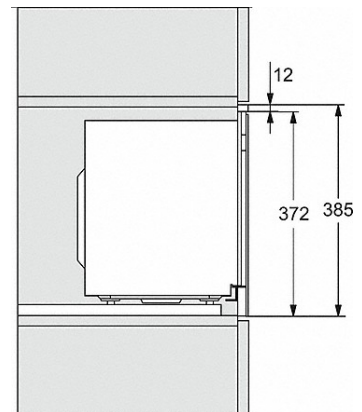

M223xSC, installation drawings

- 1) Front view
- 2) Mains connection cable L=1,600 mm
- 3) No connection in this area

M223xSC, installation drawings

M223xSC, installation drawings

M223xSC, installation drawing

M223xSC, AB45-2, installation drawing

M 2234 SC

Built-in microwave oven
with sensor controls on the side for convenient operation.

M223xSC, AB45-2, installation drawing

M223xSC, AB42-1, installation drawing

M223xSC, AB42-1, installation drawing

M223xSC, AB38-1, installation drawing

M223xSC, AB38-1, installation drawing

M223xSC, AB36, installation drawing

M 2234 SC

Built-in microwave oven
with sensor controls on the side for convenient operation.