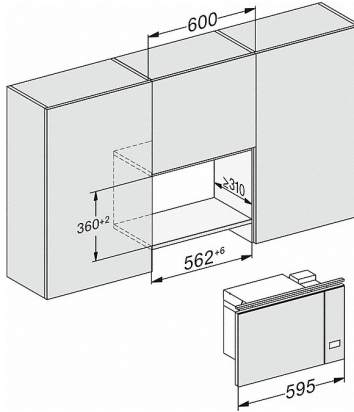

M223xSC, installation drawings

- 1) Front view
- 2) Mains connection cable L=1,600 mm
- 3) No connection in this area

M223xSC, installation drawings

M223xSC, installation drawings

M223xSC, installation drawing

M223xSC, AB42-1, installation drawing

M223xSC, AB38-1, installation drawing

M223xSC, AB38-1, installation drawing

M223xSC, AB36, installation drawing

M 2234 SC

Built-in microwave oven
with sensor controls on the side for convenient operation.