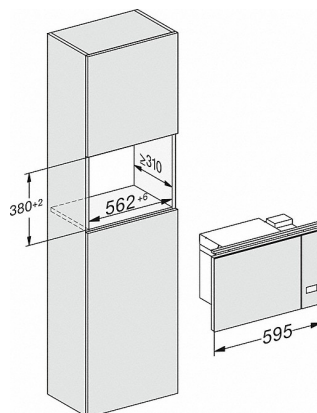

M223xSC, installation drawings

- 1) Front view
- 2) Mains connection cable L=1,600 mm
- 3) No connection in this area

M223xSC, installation drawings

M223xSC, installation drawings

M223xSC, installation drawing

M223xSC, AB45-2, installation drawing

M 2234 SC

Built-in microwave oven
with sensor controls on the side for convenient operation.

M223xSC, AB45-2, installation drawing

M223xSC, AB42-1, installation drawing

M223xSC, AB42-1, installation drawing

M223xSC, AB38-1, installation drawing

M223xSC, AB38-1, installation drawing

M223xSC, AB36, installation drawing

M 2234 SC

Built-in microwave oven
with sensor controls on the side for convenient operation.