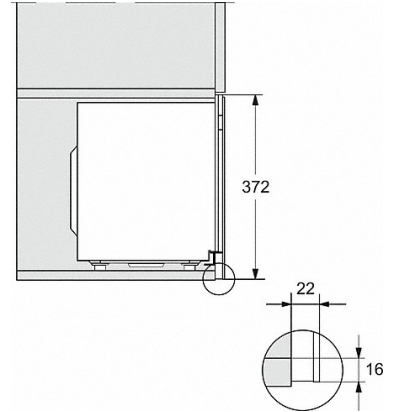

M223xSC, installation drawings

- 1) Front view
- 2) Mains connection cable L=1,600 mm
- 3) No connection in this area

M223xSC, installation drawings

M223xSC, installation drawings

M223xSC, installation drawing

M223xSC, AB42-1, installation drawing

M223xSC, AB38-1, installation drawing

M223xSC, AB38-1, installation drawing

M223xSC, AB36, installation drawing

M 2234 SC

Built-in microwave oven
with sensor controls on the side for convenient operation.

M223xSC, AB36, installation drawing

M22xSC, installation drawing

M22xSC, installation drawing