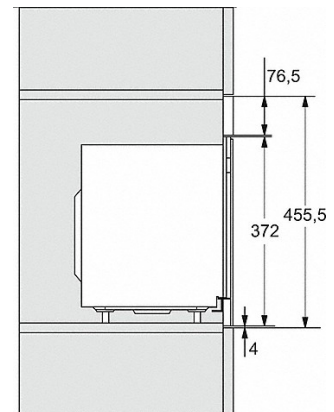

M 2234 SC

Built-in microwave oven
with sensor controls on the side for convenient operation.

M223xSC, installation drawings

- 1) Front view
- 2) Mains connection cable L=1,600 mm
- 3) No connection in this area

M223xSC, installation drawings

- 1) Front view
- 2) Mains connection cable L=1,600 mm
- 3) No connection in this area

M223xSC, installation drawings

M223xSC, installation drawings

M223xSC, installation drawing

M223xSC, AB45-2, installation drawing

M 2234 SC

Built-in microwave oven
with sensor controls on the side for convenient operation.

M223xSC, AB45-2, installation drawing

M223xSC, AB42-1, installation drawing