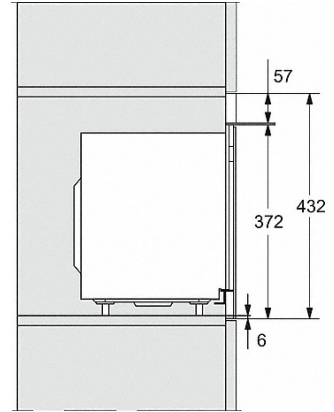

M 2234 SC

Built-in microwave oven
with sensor controls on the side for convenient operation.

M223xSC, installation drawings

- 1) Front view
- 2) Mains connection cable L=1,600 mm
- 3) No connection in this area

M223xSC, installation drawings

- 1) Front view
- 2) Mains connection cable L=1,600 mm
- 3) No connection in this area

M223xSC, installation drawings

M223xSC, installation drawings

M223xSC, installation drawing

M223xSC, AB45-2, installation drawing

M 2234 SC

Built-in microwave oven
with sensor controls on the side for convenient operation.

M223xSC, AB45-2, installation drawing

M223xSC, AB42-1, installation drawing