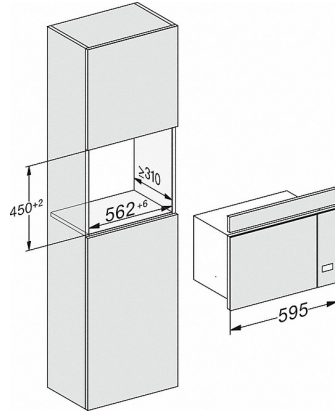

M 2234 SC

Built-in microwave oven
with sensor controls on the side for convenient operation.

M223xSC, installation drawings

- 1) Front view
- 2) Mains connection cable L=1,600 mm
- 3) No connection in this area

M223xSC, installation drawings

- 1) Front view
- 2) Mains connection cable L=1,600 mm
- 3) No connection in this area

M223xSC, installation drawings

M223xSC, installation drawings

M223xSC, installation drawing

M223xSC, AB45-2, installation drawing

M 2234 SC

Built-in microwave oven
with sensor controls on the side for convenient operation.

M223xSC, AB45-2, installation drawing

M223xSC, AB42-1, installation drawing