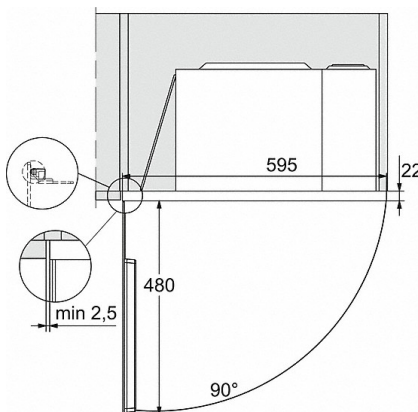

M 2234 SC

Built-in microwave oven
with sensor controls on the side for convenient operation.

M223xSC, installation drawings

- 1) Front view
- 2) Mains connection cable L=1,600 mm
- 3) No connection in this area

M223xSC, installation drawings

- 1) Front view
- 2) Mains connection cable L=1,600 mm
- 3) No connection in this area

M223xSC, installation drawings

M223xSC, installation drawings

M223xSC, installation drawing

M223xSC, AB45-2, installation drawing

M 2234 SC

Built-in microwave oven
with sensor controls on the side for convenient operation.

M223xSC, AB45-2, installation drawing

M223xSC, AB42-1, installation drawing