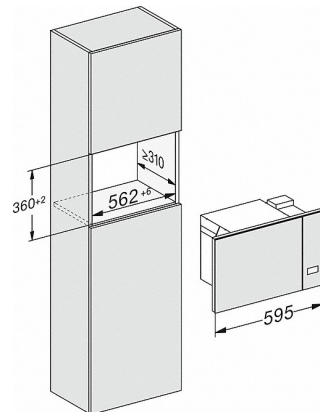

M 2234 SC

Built-in microwave oven
with sensor controls on the side for convenient operation.

M223xSC, installation drawings

- 1) Front view
- 2) Mains connection cable L=1,600 mm
- 3) No connection in this area

M223xSC, installation drawings

- 1) Front view
- 2) Mains connection cable L=1,600 mm
- 3) No connection in this area

M223xSC, installation drawings

M223xSC, installation drawings

M223xSC, installation drawing