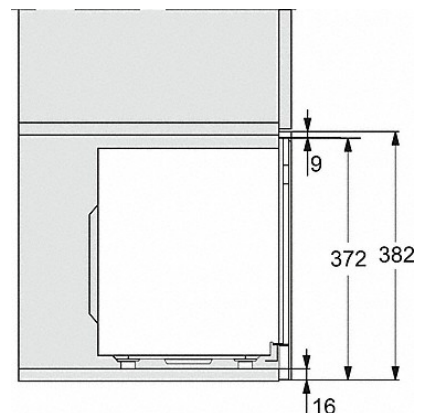

M223xSC, installation drawings

- 1) Front view
- 2) Mains connection cable L=1,600 mm
- 3) No connection in this area

M223xSC, installation drawings

M223xSC, installation drawings

M223xSC, installation drawing

M223xSC, AB45-2, installation drawing

M 2234 SC

Built-in microwave oven
with sensor controls on the side for convenient operation.

M223xSC, AB45-2, installation drawing

M223xSC, AB42-1, installation drawing

M223xSC, AB42-1, installation drawing

M223xSC, AB38-1, installation drawing

M223xSC, AB38-1, installation drawing

M223xSC, AB36, installation drawing

M 2234 SC

Built-in microwave oven
with sensor controls on the side for convenient operation.