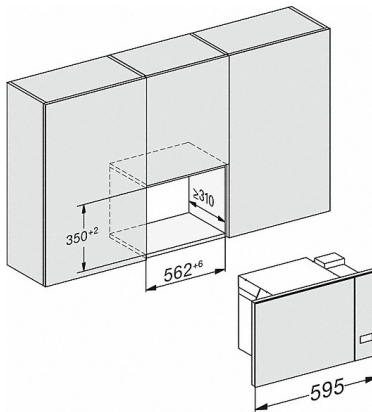

M 2234 SC

Built-in microwave oven
with sensor controls on the side for convenient operation.

M223xSC, installation drawings

- 1) Front view
- 2) Mains connection cable L=1,600 mm
- 3) No connection in this area

M223xSC, installation drawings

- 1) Front view
- 2) Mains connection cable L=1,600 mm
- 3) No connection in this area

M223xSC, installation drawings

M223xSC, installation drawings

M223xSC, installation drawing