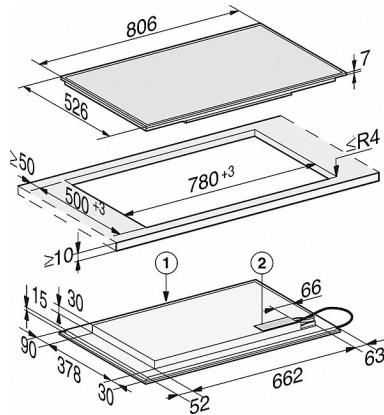

KM 7575 FR

Induction hob with onset controls
with 6 PowerFlex cooking areas for maximum power output

User convenience	
Networking with Miele@home	•
Automatic function Con@ctivity 3.0	•
Operation via sensor controls	Smart Select
Display colour	Yellow
Permanent pan recognition	•
Pan and pan size recognition	•
Stop & Go function	•
Recall function	•
Minute minder	•
Safety switch-off	•
Auto heat-up	•
Keeping warm	•
Individual setting options (e.g. buzzers)	•
Wipe protection	•
Efficiency and sustainability	
Power rating in off mode in W	0.5
Power rating in standby mode in W	1.0
Power rating in networked standby in W	2.0
Time until automatic switch to off mode in min	20
Time until automatic switch to standby in min	20
Time until automatic switch to networked standby in min	20
Cleaning convenience	
Easy to clean ceramic glass	•
Safety	
Safety switch-off	•
Lock function	•
System lock	•
Integrated cooling fan	•
Overheating protection	•
Residual heat indicator	•
Technical data	
Dimensions in mm (width)	806
Dimensions in mm (height)	52
Casing height incl. connection box in mm	45
Dimensions in mm (depth)	526
Cutout dimensions in mm (width) with surface-mounted installation	780
Cutout dimensions in mm (depth) with surface-mounted installation	500
Weight in kg	16
Total rated load in kW	11.0
Voltage in V	230
Connection cable length in m	1.4
Standard accessories	
Mains cable	•

KM 7575 FR

Induction hob with onset controls
with 6 PowerFlex cooking areas for maximum power output

KM 7575 FR (installation drawing)

1) Front, 2) Mains connection box with mains connection cable, L = 1440 mm, are enclosed loosely