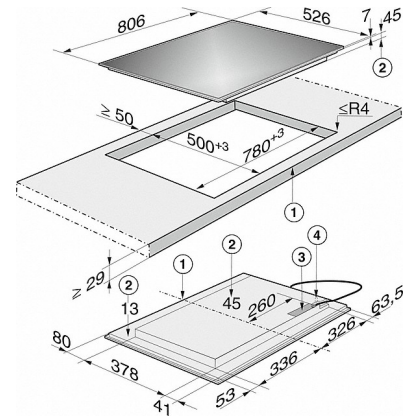

## KM 6366-1

Induction cooktop with onset controls  
with 3 PowerFlex cooking zones for maximum versatility and performance.

Safety	
Safety switch-off	•
Lock function	•
System lock	•
Fault monitoring	•
Integrated cooling fan	•
Overheating protection	•
Residual heat indicator	•
Technical data	
Dimensions in mm (width)	806
Dimensions in mm (depth)	526
Casing height incl. connection box in mm	45
Cutout dimensions in mm (width) with surface-mounted installation	780
Cutout dimensions in mm (depth) with surface-mounted installation	500
Voltage in V	230
Total rated load in kW	11.1
Weight in kg	15
Length of supply lead in m	1.4
Standard accessories	
Mains cable	•

## KM 6366-1

Induction cooktop with onset controls  
with 3 PowerFlex cooking zones for maximum versatility and performance.

KM 6366 PowerFlex (Installation drawing) - VG AUS

1. Front
2. Casing depth
3. Mains connection box, mains connection cable 1440 mm, supplied loose

KM 6366-1 PowerFlex (Installation drawing)

1. Front
2. Casing depth
3. Mains connection box, mains connection cable 1440 mm, supplied loose
4. Con@ctivity connection point