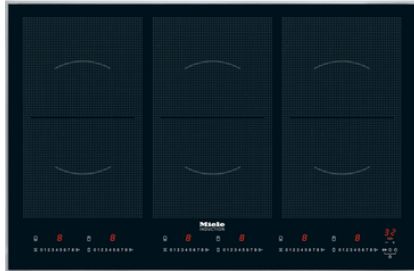

## KM 6366-1

Induction cooktop with onset controls  
with 3 PowerFlex cooking zones for maximum versatility and performance.

- Intuitive selection via numerical linear keybank – Direct control
- Attractive design – 806mm wide with all-round frame
- Versatile and fast – 6 cooking zones incl. 3 PowerFlex zones
- Communication with rangehood – automatic function Con@ctivity 2.0
- Shortest heating-up times – TwinBooster

## KM 6366-1

Induction cooktop with onset controls  
with 3 PowerFlex cooking zones for maximum versatility and performance.

Safety	
Safety switch-off	•
Lock function	•
System lock	•
Fault monitoring	•
Integrated cooling fan	•
Overheating protection	•
Residual heat indicator	•
Technical data	
Dimensions in mm (width)	806
Dimensions in mm (depth)	526
Casing height incl. connection box in mm	45
Cutout dimensions in mm (width) with surface-mounted installation	780
Cutout dimensions in mm (depth) with surface-mounted installation	500
Voltage in V	230
Total rated load in kW	11.1
Weight in kg	15
Length of supply lead in m	1.4
Standard accessories	
Mains cable	•