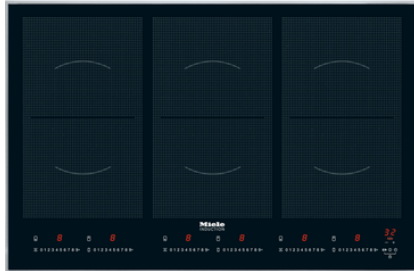

## KM 6366-1

Induction cooktop with onset controls  
with 3 PowerFlex cooking zones for maximum versatility and performance.

Safety	
Safety switch-off	•
Lock function	•
System lock	•
Fault monitoring	•
Integrated cooling fan	•
Overheating protection	•
Residual heat indicator	•
Technical data	
Dimensions in mm (width)	806
Dimensions in mm (depth)	526
Casing height incl. connection box in mm	45
Cutout dimensions in mm (width) with surface-mounted installation	780
Cutout dimensions in mm (depth) with surface-mounted installation	500
Voltage in V	230
Total rated load in kW	11.1
Weight in kg	15
Length of supply lead in m	1.4
Standard accessories	
Mains cable	•

## KM 6366-1

Induction cooktop with onset controls  
with 3 PowerFlex cooking zones for maximum versatility and performance.

KM 6366 PowerFlex (Installation drawing) - VG AUS

1. Front
2. Casing depth
3. Mains connection box, mains connection cable 1440 mm, supplied loose