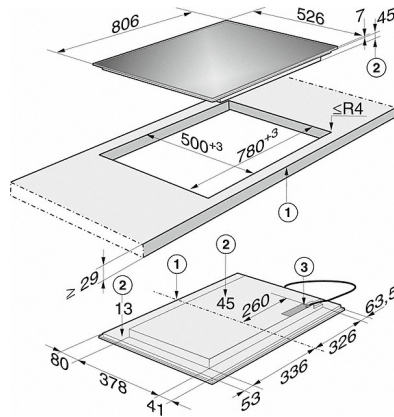

## KM 6366-1

Induction cooktop with onset controls  
with 3 PowerFlex cooking zones for maximum versatility and performance.

Safety	
Safety switch-off	•
Lock function	•
System lock	•
Fault monitoring	•
Integrated cooling fan	•
Overheating protection	•
Residual heat indicator	•
Technical data	
Dimensions in mm (width)	806
Dimensions in mm (depth)	526
Casing height incl. connection box in mm	45
Cutout dimensions in mm (width) with surface-mounted installation	780
Cutout dimensions in mm (depth) with surface-mounted installation	500
Voltage in V	230
Total rated load in kW	11.1
Weight in kg	15
Length of supply lead in m	1.4
Standard accessories	
Mains cable	•

## KM 6366-1

Induction cooktop with onset controls  
with 3 PowerFlex cooking zones for maximum versatility and performance.

KM 6366 PowerFlex (Installation drawing) - VG AUS

1. Front
2. Casing depth
3. Mains connection box, mains connection cable 1440 mm, supplied loose

KM 6366-1 PowerFlex (Installation drawing)

1. Front
2. Casing depth
3. Mains connection box, mains connection cable 1440 mm, supplied loose
4. Con@ctivity connection point