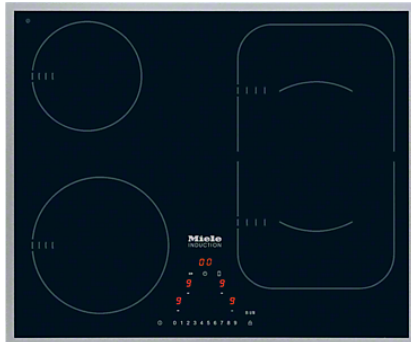

KM 6322

Induction cooktop with onset controls
with PowerFlex cooking zone for maximum versatility and performance.

- Intuitive selection via numerical linear keybank – Direct control
- Attractive design – 614mm wide with all-round frame
- Versatile and fast – 4 cooking zones incl. 1 PowerFlex area
- Communication with rangehood – automatic function Con@ctivity 2.0
- Broad performance spectrum – keeping warm function & TwinBooster

KM 6322

Induction cooktop with onset controls
with PowerFlex cooking zone for maximum versatility and performance.

Safety	
Safety switch-off	•
Lock function	•
System lock	•
Integrated cooling fan	•
Overheating protection	•
Residual heat indicator	•
Technical data	
Dimensions in mm (width)	614
Dimensions in mm (depth)	514
Casing height incl. connection box in mm	48
Cutout dimensions in mm (width) with surface-mounted installation	600
Cutout dimensions in mm (depth) with surface-mounted installation	500
Voltage in V	230
Total rated load in kW	7.4
Weight in kg	11
Length of supply lead in m	1.4
Standard accessories	
Mains cable	•