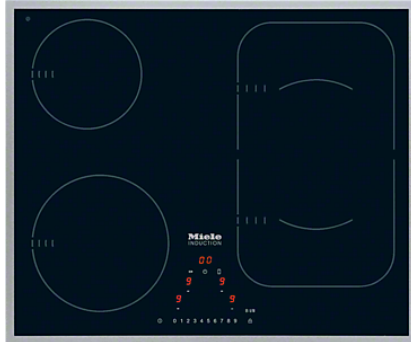

KM 6322

Induction cooktop with onset controls
with PowerFlex cooking zone for maximum versatility and performance.

- Intuitive selection via numerical linear keybank – Direct control
- Attractive design – 614mm wide with all-round frame
- Versatile and fast – 4 cooking zones incl. 1 PowerFlex area
- Communication with rangehood – automatic function Con@ctivity 2.0
- Broad performance spectrum – keeping warm function & TwinBooster

KM 6322

Induction cooktop with onset controls
with PowerFlex cooking zone for maximum versatility and performance.

Safety	
Safety switch-off	•
Lock function	•
System lock	•
Integrated cooling fan	•
Overheating protection	•
Residual heat indicator	•
Technical data	
Dimensions in mm (width)	614
Dimensions in mm (depth)	514
Casing height incl. connection box in mm	48
Cutout dimensions in mm (width) with surface-mounted installation	600
Cutout dimensions in mm (depth) with surface-mounted installation	500
Voltage in V	230
Total rated load in kW	7.4
Weight in kg	11
Length of supply lead in m	1.4
Standard accessories	
Mains cable	•