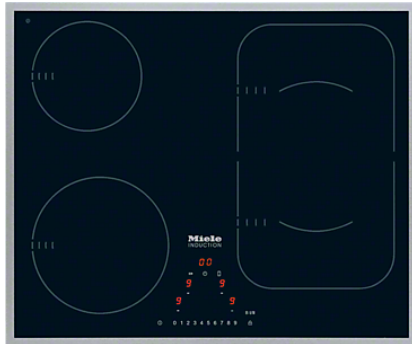

KM 6322

Induction cooktop with onset controls
with PowerFlex cooking zone for maximum versatility and performance.

- Intuitive selection via numerical linear keybank – Direct control
- Attractive design – 614mm wide with all-round frame
- Versatile and fast – 4 cooking zones incl. 1 PowerFlex area
- Communication with rangehood – automatic function Con@ctivity 2.0
- Broad performance spectrum – keeping warm function & TwinBooster

KM 6322

Induction cooktop with onset controls
with PowerFlex cooking zone for maximum versatility and performance.

Safety	
Safety switch-off	•
Lock function	•
System lock	•
Integrated cooling fan	•
Overheating protection	•
Residual heat indicator	•
Technical data	
Dimensions in mm (width)	614
Dimensions in mm (depth)	514
Casing height incl. connection box in mm	48
Cutout dimensions in mm (width) with surface-mounted installation	600
Cutout dimensions in mm (depth) with surface-mounted installation	500
Voltage in V	230
Total rated load in kW	7.4
Weight in kg	11
Length of supply lead in m	1.4
Standard accessories	
Mains cable	•

KM 6322

Induction cooktop with onset controls
with PowerFlex cooking zone for maximum versatility and performance.

KM 6304, KM 6322 PowerFlex (Installation drawing)

1. Front
2. Casing depth
3. Miele@home connection
4. Mains connection box, mains connection cable, L = 1440 mm, supplied loose