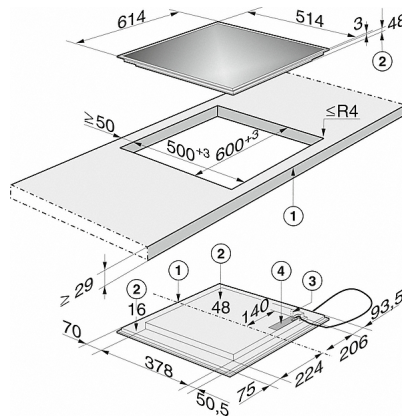

Heating type	
Heating type	Induction
Construction type	
Independent of cooker	•
Design	
Elegant glass ceramic surface	•
Print design	LightPrint
Stainless-steel frame	•
Cooking zone details	
Number of cooking zones	4
PowerFlex cooking zones	
No.	2
Diameter in mm	150x230
Rating in W	2.100
Booster in W	3.000
TwinBooster in W	3700
Cooking zone	
Position	front left
Type	Dual-circuit ring
Diameter in mm	Ø 140-200
Rating in W	1850
Booster in W	3000
Position	rear left
Type	Dual-circuit ring
Diameter in mm	Ø 100-160
Rating in W	1400
Booster in W	2200
Position	right
Type	PowerFlex bridge
Diameter in mm	230x390
Rating in W	3400
Booster in W	4800
TwinBooster in W	7400
User convenience	
Operation via sensor controls	Direct selection
Pan and pan size recognition	•
Stop & Go function	•
Minute minder	•
Safety switch-off	•
Auto heat-up	•
Keeping warm	•
Individual setting options (e.g. buzzers)	•
Displays	
Digital power level display	•
Appliance networking	
Automatic function Con@ctivity 2.0	•
Cleaning convenience	
Easy to clean ceramic glass	•

KM 6322

Induction cooktop with onset controls
with PowerFlex cooking zone for maximum versatility and performance.

Safety	
Safety switch-off	•
Lock function	•
System lock	•
Integrated cooling fan	•
Overheating protection	•
Residual heat indicator	•
Technical data	
Dimensions in mm (width)	614
Dimensions in mm (depth)	514
Casing height incl. connection box in mm	48
Cutout dimensions in mm (width) with surface-mounted installation	600
Cutout dimensions in mm (depth) with surface-mounted installation	500
Voltage in V	230
Total rated load in kW	7.4
Weight in kg	11
Length of supply lead in m	1.4
Standard accessories	
Mains cable	•

KM 6322

Induction cooktop with onset controls
with PowerFlex cooking zone for maximum versatility and performance.

KM 6304, KM 6322 PowerFlex (Installation drawing)

1. Front
2. Casing depth
3. Miele@home connection
4. Mains connection box, mains connection cable, L = 1440 mm, supplied loose