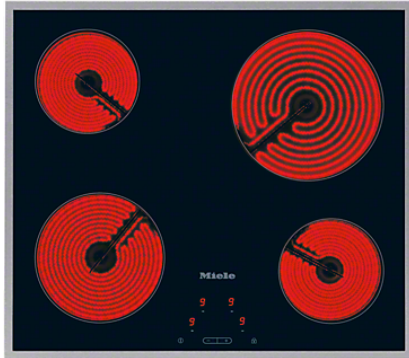

KM 5600

Electric cooktop with onset controls
with 4 cooking zones for maximum convenience.

- Simple operation – EasyControl Plus
- Attractive design – 574mm wide with all-round frame
- Versatile – 4 cooking zones
- Convenient – Auto heat-up for every cooking zone
- Safe – three level residual heat indicator for every cooking zone

Heating type	
Heating type	Electrical
Construction type	
Independent of cooker	•
Design	
Elegant glass ceramic surface	•
Print design	Decor basalt grey
Stainless-steel frame	•
Cooking zone details	
Number of cooking zones	4
Cooking zone	
Position	front left
Type	Single-circuit ring
Diameter in mm	Ø 180
Rating in W	1800
Position	rear left
Type	Single-circuit ring
Diameter in mm	Ø 145
Rating in W	1200
Position	rear right
Type	Single-circuit ring
Diameter in mm	210 mm
Rating in W	2200
Position	front right
Type	Single-circuit ring
Diameter in mm	Ø 145
Rating in W	1200
User convenience	
Operation via sensor controls	EasyControl II
Safety switch-off	•
Auto heat-up	•
Individual setting options (e.g. buzzers)	•
Displays	
Digital power level display	•
Cleaning convenience	
Easy to clean ceramic glass	•
Safety	
Safety switch-off	•
Lock function	•
System lock	•
Fault monitoring	•
Overheating protection	•
Residual heat indicator	•

KM 5600

Electric cooktop with onset controls
with 4 cooking zones for maximum convenience.

Technical data	
Dimensions in mm (width)	574
Dimensions in mm (depth)	504
Casing height incl. connection box in mm	47
Cutout dimensions in mm (width) with surface-mounted installation	560
Cutout dimensions in mm (depth) with surface-mounted installation	490
Voltage in V	230
Total rated load in kW	6.4
Weight in kg	8
Length of supply lead in m	1.4
Standard accessories	
Razor-blade scraper	•
Mains cable	•

KM 5600

Electric cooktop with onset controls
with 4 cooking zones for maximum convenience.

KM 5600 (Installation drawing) VG AUS

1. Front
2. Building-in height
3. Building-in depth mains connection cable, L = 1,440 mm