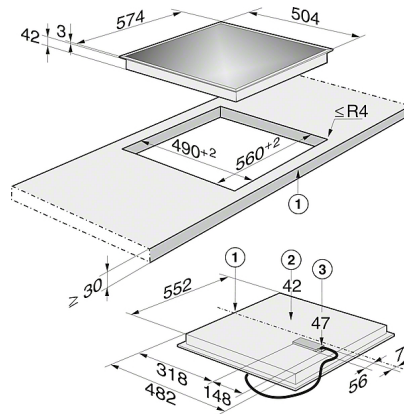

Heating type	
Heating type	Electrical
Construction type	
Independent of cooker	•
Design	
Elegant glass ceramic surface	•
Print design	Decor basalt grey
Stainless-steel frame	•
Cooking zone details	
Number of cooking zones	4
Cooking zone	
Position	front left
Type	Single-circuit ring
Diameter in mm	Ø 180
Rating in W	1800
Position	rear left
Type	Single-circuit ring
Diameter in mm	Ø 145
Rating in W	1200
Position	rear right
Type	Single-circuit ring
Diameter in mm	210 mm
Rating in W	2200
Position	front right
Type	Single-circuit ring
Diameter in mm	Ø 145
Rating in W	1200
User convenience	
Operation via sensor controls	EasyControl II
Safety switch-off	•
Auto heat-up	•
Individual setting options (e.g. buzzers)	•
Displays	
Digital power level display	•
Cleaning convenience	
Easy to clean ceramic glass	•
Safety	
Safety switch-off	•
Lock function	•
System lock	•
Fault monitoring	•
Overheating protection	•
Residual heat indicator	•

KM 5600

Electric cooktop with onset controls
with 4 cooking zones for maximum convenience.

Technical data	
Dimensions in mm (width)	574
Dimensions in mm (depth)	504
Casing height incl. connection box in mm	47
Cutout dimensions in mm (width) with surface-mounted installation	560
Cutout dimensions in mm (depth) with surface-mounted installation	490
Voltage in V	230
Total rated load in kW	6.4
Weight in kg	8
Length of supply lead in m	1.4
Standard accessories	
Razor-blade scraper	•
Mains cable	•

KM 5600

Electric cooktop with onset controls
with 4 cooking zones for maximum convenience.

KM 5600 (Installation drawing) VG AUS

1. Front
2. Building-in height
3. Building-in depth mains connection cable, L = 1,440 mm