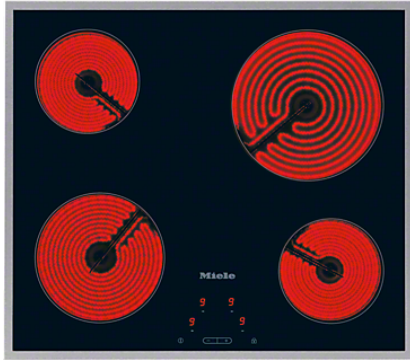

KM 5600

Electric cooktop with onset controls
with 4 cooking zones for maximum convenience.

- Simple operation – EasyControl Plus
- Attractive design – 574mm wide with all-round frame
- Versatile – 4 cooking zones
- Convenient – Auto heat-up for every cooking zone
- Safe – three level residual heat indicator for every cooking zone

Heating type	
Heating type	Electrical
Construction type	
Independent of cooker	•
Design	
Elegant glass ceramic surface	•
Print design	Decor basalt grey
Stainless-steel frame	•
Cooking zone details	
Number of cooking zones	4
Cooking zone	
Position	front left
Type	Single-circuit ring
Diameter in mm	Ø 180
Rating in W	1800
Position	rear left
Type	Single-circuit ring
Diameter in mm	Ø 145
Rating in W	1200
Position	rear right
Type	Single-circuit ring
Diameter in mm	210 mm
Rating in W	2200
Position	front right
Type	Single-circuit ring
Diameter in mm	Ø 145
Rating in W	1200
User convenience	
Operation via sensor controls	EasyControl II
Safety switch-off	•
Auto heat-up	•
Individual setting options (e.g. buzzers)	•
Displays	
Digital power level display	•
Cleaning convenience	
Easy to clean ceramic glass	•
Safety	
Safety switch-off	•
Lock function	•
System lock	•
Fault monitoring	•
Overheating protection	•
Residual heat indicator	•

KM 5600

Electric cooktop with onset controls
with 4 cooking zones for maximum convenience.

Technical data	
Dimensions in mm (width)	574
Dimensions in mm (depth)	504
Casing height incl. connection box in mm	47
Cutout dimensions in mm (width) with surface-mounted installation	560
Cutout dimensions in mm (depth) with surface-mounted installation	490
Voltage in V	230
Total rated load in kW	6.4
Weight in kg	8
Length of supply lead in m	1.4
Standard accessories	
Razor-blade scraper	•
Mains cable	•

KM 5600

Electric cooktop with onset controls
with 4 cooking zones for maximum convenience.

KM 5600 (Installation drawing) VG AUS

1. Front
2. Building-in height
3. Building-in depth mains connection cable, L = 1,440 mm