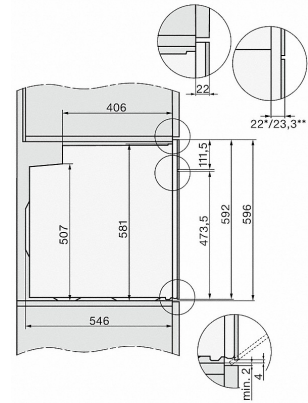

H 7860 BPX

Handleless oven
seamless design with food probe and BrilliantLight.

Technical data	
Oven compartment volume in l	76
No. of shelf levels	5
Numbered shelf levels	•
Oven light	BrilliantLight
Appliance width in mm	595
Appliance height in mm	596
Appliance depth in mm	568
Weight in kg	47.0
Total rated load in kW	3.7
Voltage in V	220-240
Number of phases	1
Fuse rating in A	16
Length of supply lead in m	2
Standard accessories	
Baking tray with PerfectClean	1
Universal tray with PerfectClean	1
Baking and roasting rack PyroFit	1
PyroFit FlexiClip runners (pair)	1
Removable PyroFit side runners (pair)	1

H 7860 BPX

Handleless oven
seamless design with food probe and BrilliantLight.

H226x-1B/BP/E/EP/I/IP, H2760B/BP, H28x0B/BP, H7x6xB/BP/BPX installation drawings

- 1) Netzanschlussleitung, L=1500 mm
- 2) In diesem Bereich kein Anschluss
- 3) Lüftungsausschnitt min. 150 cm²

H2760B/BP, H28x0B/BP, H7x6xB/BP/BPX, installation drawings

- 22 mm - glass
23,3 mm - metal

H2760B/BP, H28x0B/BP, H7x6xB/BP/BPX, installation drawings

- 22 mm - glass
23.3 mm - metal

H226x-1B/BP/E/EP/I/IP, H2760B/BP, H28x0B/BP, H7x6xB/BP/BPX, installation drawings

22 mm - glass
23,3 mm - metal