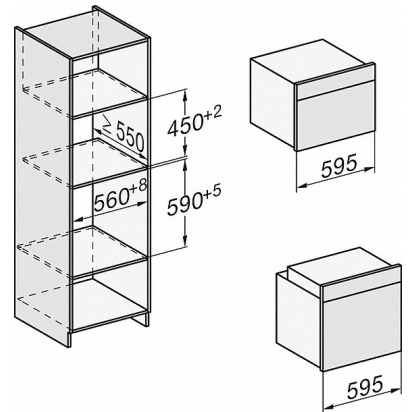

H 7860 BPX

Handleless oven
seamless design with food probe and BrilliantLight.

Technical data	
Oven compartment volume in l	76
No. of shelf levels	5
Numbered shelf levels	•
Oven light	BrilliantLight
Appliance width in mm	595
Appliance height in mm	596
Appliance depth in mm	568
Weight in kg	47.0
Total rated load in kW	3.7
Voltage in V	220-240
Number of phases	1
Fuse rating in A	16
Length of supply lead in m	2
Standard accessories	
Baking tray with PerfectClean	1
Universal tray with PerfectClean	1
Baking and roasting rack PyroFit	1
PyroFit FlexiClip runners (pair)	1
Removable PyroFit side runners (pair)	1

H 7860 BPX

Handleless oven
seamless design with food probe and BrilliantLight.

H226x-1B/BP/E/EP/I/IP, H2760B/BP, H28x0B/BP, H7x6xB/BP/BPX installation drawings

- 1) Netzanschlussleitung, L=1500 mm
- 2) In diesem Bereich kein Anschluss
- 3) Lüftungsausschnitt min. 150 cm²

H2760B/BP, H28x0B/BP, H7x6xB/BP/BPX, installation drawings

- 22 mm - glass
23,3 mm - metal

H2760B/BP, H28x0B/BP, H7x6xB/BP/BPX, installation drawings

- 22 mm - glass
23.3 mm - metal

H226x-1B/BP/E/EP/I/IP, H2760B/BP, H28x0B/BP, H7x6xB/BP/BPX, installation drawings

H 7860 BPX

Handleless oven
seamless design with food probe and BrilliantLight.

H226x-1B/BP/E/EP/I/IP, H2x6xB/BP, H7x6xB/BP/BPX, installation drawings

If the oven is to be installed under a hob, follow the instructions for installing the hob and the height of the hob.