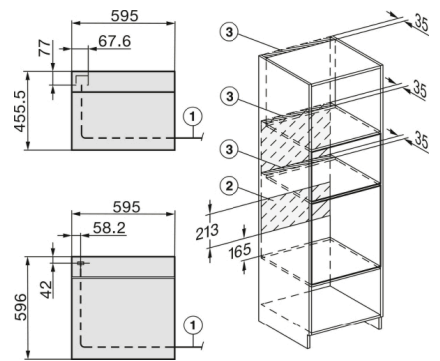

H2760B/BP, H28x0B/BP, H7x6xB/BP/BPX, installation drawings

- 22 mm - glass
23,3 mm - metal

H2760B/BP, H28x0B/BP, H7x6xB/BP/BPX, installation drawings

- 22 mm - glass
23.3 mm - metal

H226x-1B/BP/E/EP/I/IP, H2760B/BP, H28x0B/BP, H7x6xB/BP/BPX, installation drawings

H 7860 BPX

Handleless oven
seamless design with food probe and BrilliantLight.

H226x-1B/BP/E/EP/I/IP, H2x6xB/BP, H7x6xB/BP/BPX, installation drawings

If the oven is to be installed under a hob, follow the instructions for installing the hob and the height of the hob.

H226x-1B/BP/E/EP/I/IP, H2760B/BP, H28x0B/BP, H7x40BM/BMX, H7x6xB/BP/BPX, installation drawings

H2xxx-1 B/BP/E/I/IP, H7xxx B/BP/BM/BMX, installation drawings

22 mm - glass
23,3 mm - metal

H2xxx-1 B/BP/E/I/IP, H7xxx B/BP/BM/BMX, installation drawings

22 mm - glass
23,3 mm - metal