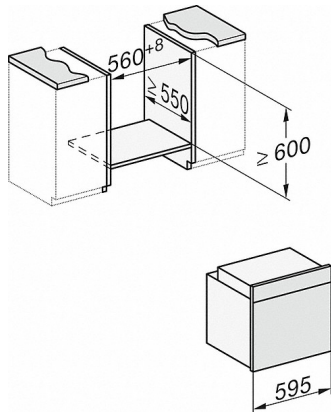

H 7860 BPX

Handleless oven
seamless design with food probe and BrilliantLight.

Technical data	
Oven compartment volume in l	76
No. of shelf levels	5
Numbered shelf levels	•
Oven light	BrilliantLight
Appliance width in mm	595
Appliance height in mm	596
Appliance depth in mm	568
Weight in kg	47.0
Total rated load in kW	3.7
Voltage in V	220-240
Number of phases	1
Fuse rating in A	16
Length of supply lead in m	2
Standard accessories	
Baking tray with PerfectClean	1
Universal tray with PerfectClean	1
Baking and roasting rack PyroFit	1
PyroFit FlexiClip runners (pair)	1
Removable PyroFit side runners (pair)	1

H 7860 BPX

Handleless oven
seamless design with food probe and BrilliantLight.

H226x-1B/BP/E/EP/I/IP, H2760B/BP, H28x0B/BP, H7x6xB/BP/BPX installation drawings

- 1) Netzanschlussleitung, L=1500 mm
- 2) In diesem Bereich kein Anschluss
- 3) Lüftungsausschnitt min. 150 cm²

H2760B/BP, H28x0B/BP, H7x6xB/BP/BPX, installation drawings

- 22 mm - glass
23,3 mm - metal

H2760B/BP, H28x0B/BP, H7x6xB/BP/BPX, installation drawings

- 22 mm - glass
23.3 mm - metal

H226x-1B/BP/E/EP/I/IP, H2760B/BP, H28x0B/BP, H7x6xB/BP/BPX, installation drawings

H 7860 BPX

Handleless oven
seamless design with food probe and BrilliantLight.

H226x-1B/BP/E/EP/I/IP, H2x6xB/BP, H7x6xB/BP/BPX, installation drawings

If the oven is to be installed under a hob, follow the instructions for installing the hob and the height of the hob.