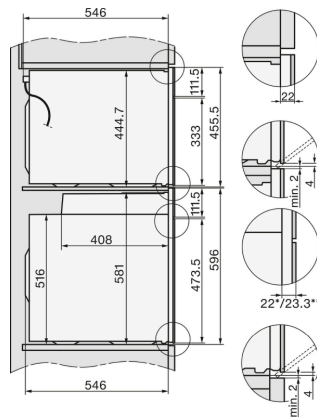

H2760B/BP, H28x0B/BP, H7x6xB/BP/BPX, installation drawings

- 22 mm - glass
23,3 mm - metal

H2760B/BP, H28x0B/BP, H7x6xB/BP/BPX, installation drawings

- 22 mm - glass
23.3 mm - metal

H226x-1B/BP/E/EP/I/IP, H2760B/BP, H28x0B/BP, H7x6xB/BP/BPX, installation drawings

H 7860 BPX

Handleless oven
seamless design with food probe and BrilliantLight.

H226x-1B/BP/E/EP/I/IP, H2x6xB/BP, H7x6xB/BP/BPX, installation drawings

If the oven is to be installed under a hob, follow the instructions for installing the hob and the height of the hob.

H226x-1B/BP/E/EP/I/IP, H2760B/BP, H28x0B/BP, H7x40BM/BMX, H7x6xB/BP/BPX, installation drawings

H2xxx-1 B/BP/E/I/IP, H7xxx B/BP/BM/BMX, installation drawings

22 mm - glass
23,3 mm - metal

H2xxx-1 B/BP/E/I/IP, H7xxx B/BP/BM/BMX, installation drawings

22 mm - glass
23,3 mm - metal