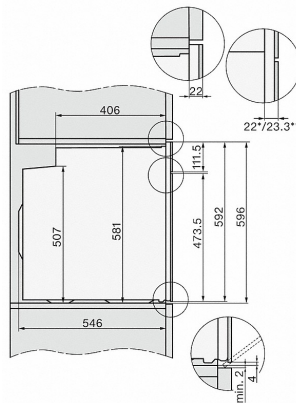

H 7860 BPX

Handleless oven
seamless design with food probe and BrilliantLight.

Technical data	
Oven compartment volume in l	76
No. of shelf levels	5
Numbered shelf levels	•
Oven light	BrilliantLight
Appliance width in mm	595
Appliance height in mm	596
Appliance depth in mm	568
Weight in kg	47.0
Total rated load in kW	3.7
Voltage in V	220-240
Number of phases	1
Fuse rating in A	16
Length of supply lead in m	2
Standard accessories	
Baking tray with PerfectClean	1
Universal tray with PerfectClean	1
Baking and roasting rack PyroFit	1
PyroFit FlexiClip runners (pair)	1
Removable PyroFit side runners (pair)	1

H 7860 BPX

Handleless oven
seamless design with food probe and BrilliantLight.

H226x-1B/BP/E/EP/I/IP, H2760B/BP, H28x0B/BP, H7x6xB/BP/BPX installation drawings

- 1) Netzanschlussleitung, L=1500 mm
- 2) In diesem Bereich kein Anschluss
- 3) Lüftungsausschnitt min. 150 cm²

H2760B/BP, H28x0B/BP, H7x6xB/BP/BPX, installation drawings

- 22 mm - glass
23,3 mm - metal

H2760B/BP, H28x0B/BP, H7x6xB/BP/BPX, installation drawings

- 22 mm - glass
23.3 mm - metal

H226x-1B/BP/E/EP/I/IP, H2760B/BP, H28x0B/BP, H7x6xB/BP/BPX, installation drawings

22 mm - glass
23,3 mm - metal