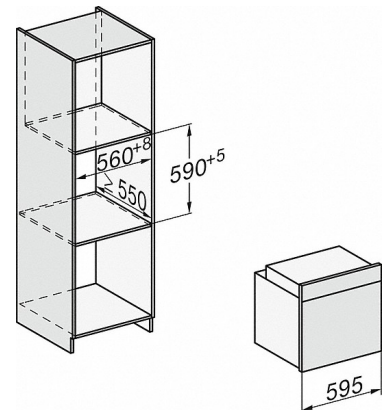

H 7860 BPX

Handleless oven
seamless design with food probe and BrilliantLight.

Technical data	
Oven compartment volume in l	76
No. of shelf levels	5
Numbered shelf levels	•
Oven light	BrilliantLight
Appliance width in mm	595
Appliance height in mm	596
Appliance depth in mm	568
Weight in kg	47.0
Total rated load in kW	3.7
Voltage in V	220-240
Number of phases	1
Fuse rating in A	16
Length of supply lead in m	2
Standard accessories	
Baking tray with PerfectClean	1
Universal tray with PerfectClean	1
Baking and roasting rack PyroFit	1
PyroFit FlexiClip runners (pair)	1
Removable PyroFit side runners (pair)	1

H 7860 BPX

Handleless oven
seamless design with food probe and BrilliantLight.

H226x-1B/BP/E/EP/I/IP, H2760B/BP, H28x0B/BP, H7x6xB/BP/BPX installation drawings

- 1) Netzanschlussleitung, L=1500 mm
- 2) In diesem Bereich kein Anschluss
- 3) Lüftungsausschnitt min. 150 cm²

H2760B/BP, H28x0B/BP, H7x6xB/BP/BPX, installation drawings

- 22 mm - glass
23,3 mm - metal

H2760B/BP, H28x0B/BP, H7x6xB/BP/BPX, installation drawings

- 22 mm - glass
23.3 mm - metal

H226x-1B/BP/E/EP/I/IP, H2760B/BP, H28x0B/BP, H7x6xB/BP/BPX, installation drawings

22 mm - glass
23,3 mm - metal