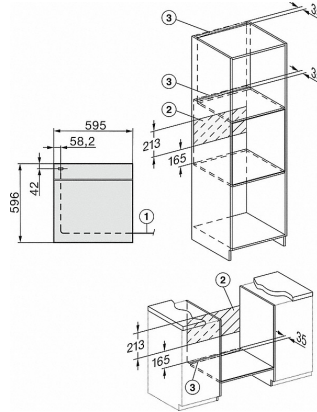

H 7860 BPX

Handleless oven
seamless design with food probe and BrilliantLight.

Technical data	
Oven compartment volume in l	76
No. of shelf levels	5
Numbered shelf levels	•
Oven light	BrilliantLight
Appliance width in mm	595
Appliance height in mm	596
Appliance depth in mm	568
Weight in kg	47.0
Total rated load in kW	3.7
Voltage in V	220-240
Number of phases	1
Fuse rating in A	16
Length of supply lead in m	2
Standard accessories	
Baking tray with PerfectClean	1
Universal tray with PerfectClean	1
Baking and roasting rack PyroFit	1
PyroFit FlexiClip runners (pair)	1
Removable PyroFit side runners (pair)	1

H 7860 BPX

Handleless oven
seamless design with food probe and BrilliantLight.

H226x-1B/BP/E/EP/I/IP, H2760B/BP, H28x0B/BP, H7x6xB/BP/BPX installation drawings

- 1) Netzanschlussleitung, L=1500 mm
- 2) In diesem Bereich kein Anschluss
- 3) Lüftungsausschnitt min. 150 cm²

H2760B/BP, H28x0B/BP, H7x6xB/BP/BPX, installation drawings

- 22 mm - glass
23,3 mm - metal

H2760B/BP, H28x0B/BP, H7x6xB/BP/BPX, installation drawings

- 22 mm - glass
23.3 mm - metal

H226x-1B/BP/E/EP/I/IP, H2760B/BP, H28x0B/BP, H7x6xB/BP/BPX, installation drawings