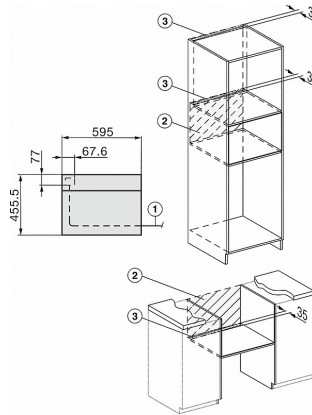

22 mm - glass  
23,3 mm - metal

H7x40BM/BMX, installation drawings

H7x4x4BM, installation drawings

If the oven is to be installed under a hob, follow the instructions for installing the hob and the height of the hob.

H7x40BM/BMX, installation drawings, GB, AUS

- 1) Mains connection cable, L=2000 mm
- 2) No connection in this area

DG2840, DG7x40, DGC7x4x, DG7x6x, DGC7x6x, DGD7635, DGM7x4x, DO7, H28B/BP, H7x4x4B/BM/BP, H7x6x4B/BP, installation drawing

## H 7440 BM

Compact microwave combination oven  
with a seamless design, automatic programmes and combination modes.

3) Lüftungsausschnitt min. 150 cm<sup>2</sup>

1) 400 mm  
2) 360 mm  
3) 47 mm  
4) 24 mm  
5) 32.5 mm

22 mm - glass  
23,3 mm - metal

H2xxx-1 B/BP/E/I/IP, H7xxx B/BP/BM/BMX, installation drawings

22 mm - glass  
23,3 mm - metal

H2xxx-1 B/BP/E/I/IP, H7xxx B/BP/BM/BMX, installation drawings

22 mm - glass  
23,3 mm - metal