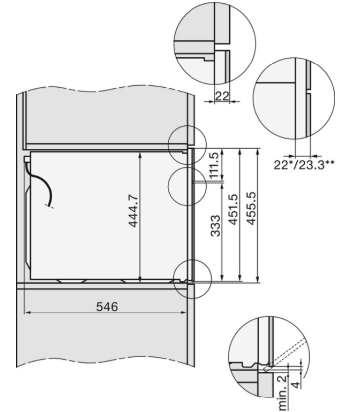

H7x40BM/BMX, installation drawings, GB, AUS

22 mm - glass
23,3 mm - metal