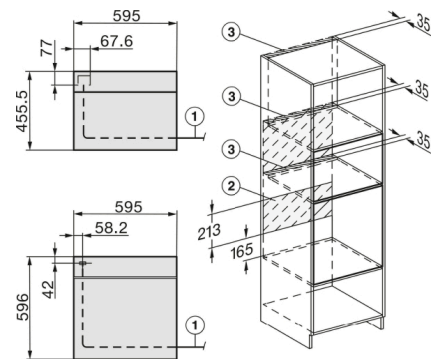

1) 400 mm  
2) 360 mm  
3) 47 mm  
4) 27 mm  
5) 32.5 mm

## H 7440 BM

Compact microwave combination oven  
with a seamless design, automatic programmes and combination modes.

H7x40BM/BMX, installation drawings

22 mm - glass  
23,3 mm - metal

H7x40BM/BMX, installation drawings, GB, AUS

22 mm - glass  
23,3 mm - metal

H2xxx-1 B/BP/E/I/IP, H7xxx B/BP/BM/BMX, installation drawings

22 mm - glass  
23,3 mm - metal

H2xxx-1 B/BP/E/I/IP, H7xxx B/BP/BM/BMX, installation drawings

22 mm - glass  
23,3 mm - metal