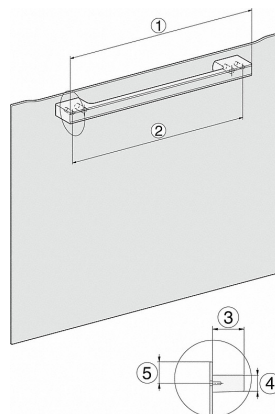

22 mm - glass  
23,3 mm - metal

H7x40BM/BMX, installation drawings

H7x4x4BM, installation drawings

If the oven is to be installed under a hob, follow the instructions for installing the hob and the height of the hob.

H7x40BM/BMX, installation drawings, GB, AUS

- 1) Mains connection cable, L=2000 mm
- 2) No connection in this area

DG2840, DG7x40, DGC7x4x, DG7x6x, DGC7x6x, DGD7635, DGM7x4x, DO7, H28B/BP, H7x4x4B/BM/BP, H7x6x4B/BP, installation drawing

## H 7440 BM

Compact microwave combination oven  
with a seamless design, automatic programmes and combination modes.

3) Lüftungsausschnitt min. 150 cm<sup>2</sup>

1) 400 mm  
2) 360 mm  
3) 47 mm  
4) 24 mm  
5) 32.5 mm

22 mm - glass  
23,3 mm - metal

H2xxx-1 B/BP/E/I/IP, H7xxx B/BP/BM/BMX, installation drawings

22 mm - glass  
23,3 mm - metal

H2xxx-1 B/BP/E/I/IP, H7xxx B/BP/BM/BMX, installation drawings

22 mm - glass  
23,3 mm - metal