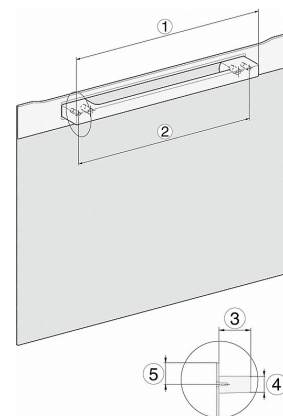

22 mm - glass  
23,3 mm - metal

H7x40BM/BMX, installation drawings

H7x4x4BM, installation drawings

If the oven is to be installed under a hob, follow the instructions for installing the hob and the height of the hob.

H7x40BM/BMX, installation drawings, GB, AUS

- 1) Mains connection cable, L=2000 mm
- 2) No connection in this area

DG2840, DG7x40, DGC7x4x, DG7x6x, DGC7x6x, DGD7635, DGM7x4x, DO7, H28B/BP, H7x4x4B/BM/BP, H7x6x4B/BP, installation drawing

22 mm - glass  
23,3 mm - metal

H2xxx-1 B/BP/E/I/IP, H7xxx B/BP/BM/BMX, installation drawings

22 mm - glass  
23,3 mm - metal

H2xxx-1 B/BP/E/I/IP, H7xxx B/BP/BM/BMX, installation drawings

22 mm - glass  
23,3 mm - metal