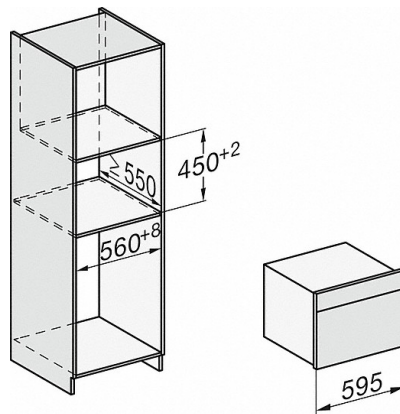

22 mm - glass  
23,3 mm - metal

H7x40BM/BMX, installation drawings

H7x4x4BM, installation drawings

If the oven is to be installed under a hob, follow the instructions for installing the hob and the height of the hob.

22 mm - glass  
23,3 mm - metal

H2xxx-1 B/BP/E/I/IP, H7xxx B/BP/BM/BMX, installation drawings

22 mm - glass  
23,3 mm - metal

H2xxx-1 B/BP/E/I/IP, H7xxx B/BP/BM/BMX, installation drawings

22 mm - glass  
23,3 mm - metal