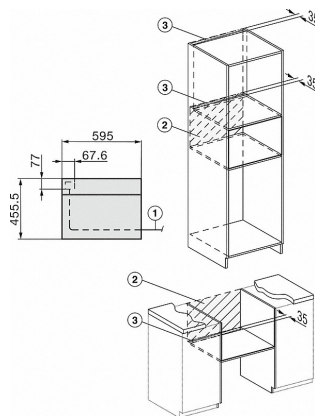

22 mm - glass  
23,3 mm - metal

H7x40BM/BMX, installation drawings

H7x4x4BM, installation drawings

If the oven is to be installed under a hob, follow the instructions for installing the hob and the height of the hob.

H7x40BM/BMX, installation drawings, GB, AUS

- 1) Mains connection cable, L=2000 mm
- 2) No connection in this area

DG2840, DG7x40, DGC7x4x, DG7x6x, DGC7x6x, DGD7635, DGM7x4x, DO7, H28B/BP, H7x4x4B/BM/BP, H7x6x4B/BP, installation drawing

22 mm - glass  
23,3 mm - metal

H2xxx-1 B/BP/E/I/IP, H7xxx B/BP/BM/BMX, installation drawings

22 mm - glass  
23,3 mm - metal

H2xxx-1 B/BP/E/I/IP, H7xxx B/BP/BM/BMX, installation drawings

22 mm - glass  
23,3 mm - metal