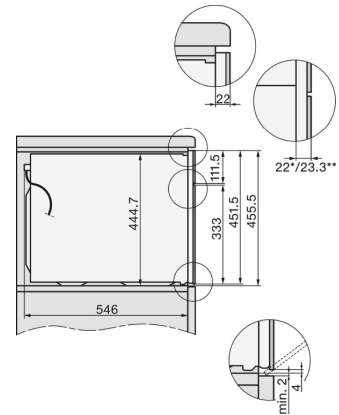

22 mm - glass  
23,3 mm - metal

H7x40BM/BMX, installation drawings

H7x4x4BM, installation drawings

If the oven is to be installed under a hob, follow the instructions for installing the hob and the height of the hob.

1) 400 mm  
2) 360 mm  
3) 47 mm  
4) 27 mm  
5) 32.5 mm

## H 7440 BM

Compact microwave combination oven  
with a seamless design, automatic programmes and combination modes.

H7x40BM/BMX, installation drawings

22 mm - glass  
23,3 mm - metal

H7x40BM/BMX, installation drawings, GB, AUS

22 mm - glass  
23,3 mm - metal

H2xxx-1 B/BP/E/I/IP, H7xxx B/BP/BM/BMX, installation drawings

22 mm - glass  
23,3 mm - metal

H2xxx-1 B/BP/E/I/IP, H7xxx B/BP/BM/BMX, installation drawings

22 mm - glass  
23,3 mm - metal