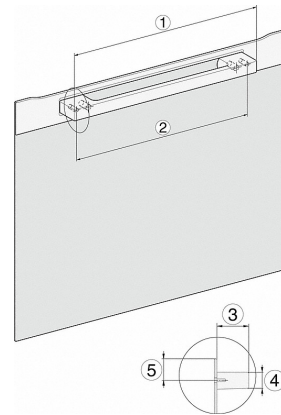

1) 400 mm
2) 360 mm
3) 47 mm
4) 24 mm
5) 32.5 mm