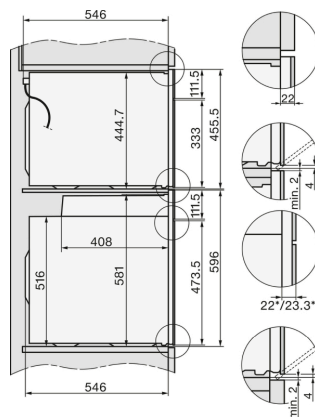

22 mm - glass  
23,3 mm - metal

H7x40BM/BMX, installation drawings

H7x4x4BM, installation drawings

If the oven is to be installed under a hob, follow the instructions for installing the hob and the height of the hob.

1) 400 mm  
2) 360 mm  
3) 47 mm  
4) 27 mm  
5) 32.5 mm

## H 7440 BM

Compact microwave combination oven  
with a seamless design, automatic programmes and combination modes.

H7x40BM/BMX, installation drawings

22 mm - glass  
23,3 mm - metal

H7x40BM/BMX, installation drawings, GB, AUS

22 mm - glass  
23,3 mm - metal

H2xxx-1 B/BP/E/I/IP, H7xxx B/BP/BM/BMX, installation drawings

22 mm - glass  
23,3 mm - metal

H2xxx-1 B/BP/E/I/IP, H7xxx B/BP/BM/BMX, installation drawings

22 mm - glass  
23,3 mm - metal