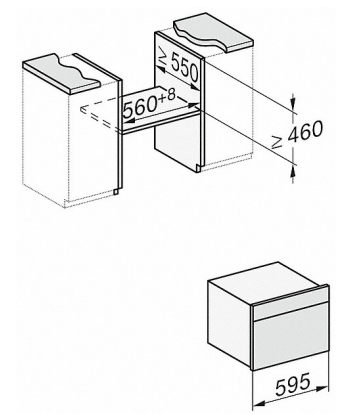

## H 7440 BM

Compact microwave combination oven with a seamless design, automatic programmes and combination modes.

H7x40BM/BMX, installation drawings

22 mm - glass  
23,3 mm - metal

H7x40BM/BMX, installation drawings, GB, AUS

22 mm - glass  
23,3 mm - metal

H7x40BM/BMX, installation drawings

H7x4x4BM, installation drawings

If the oven is to be installed under a hob, follow the instructions for installing the hob and the height of the hob.

H7x40BM/BMX, installation drawings, GB, AUS

- 1) Mains connection cable, L=2000 mm
- 2) No connection in this area

DG2840, DG7x40, DGC7x4x, DG7x6x, DGC7x6x, DGD7635, DGM7x4x, DO7, H28B/BP, H7x4x4B/BM/BP, H7x6x4B/BP, installation drawing

22 mm - glass  
23,3 mm - metal

H2xxx-1 B/BP/E/I/IP, H7xxx B/BP/BM/BMX, installation drawings

22 mm - glass  
23,3 mm - metal

H2xxx-1 B/BP/E/I/IP, H7xxx B/BP/BM/BMX, installation drawings

22 mm - glass  
23,3 mm - metal