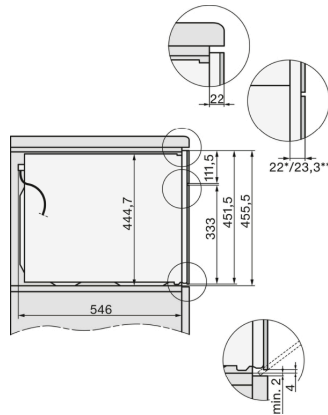

H 7440 BM

Compact microwave combination oven
with a seamless design, automatic programmes and combination modes.

H7x40BM/BMX, installation drawings

22 mm - glass
23,3 mm - metal