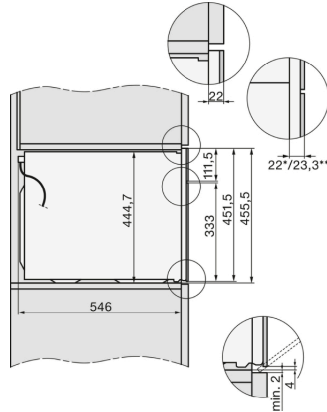

H 7440 BM

Compact microwave combination oven with a seamless design, automatic programmes and combination modes.

H7x40BM/BMX, installation drawings

22 mm - glass
23,3 mm - metal