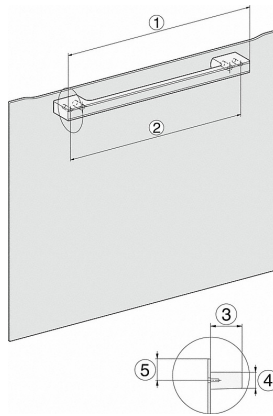

H2760B/BP, H28x0B/BP, H7x6xB/BP/BPX, installation drawings

- 22 mm - glass
23,3 mm - metal

H2760B/BP, H28x0B/BP, H7x6xB/BP/BPX, installation drawings

- 22 mm - glass
23.3 mm - metal

H226x-1B/BP/E/EP/I/IP, H2760B/BP, H28x0B/BP, H7x6xB/BP/BPX, installation drawings

If the oven is to be installed under a hob, follow the instructions for installing the hob and the height of the hob.

- 1) 400 mm
- 2) 360 mm
- 3) 47 mm
- 4) 24 mm
- 5) 32.5 mm

DG7x40, DGC7x4x, DGC7x6x, DG7635, DGM7x4x, DO7, H2860B/BP, H7240BM, H7x40BM, H7x4xB/BP, H7x6xB/BP, installation drawings

H226x-1B/BP/E/EP/I/IP, H2760B/BP, H28x0B/BP, H7x40BM/BMX, H7x6xB/BP/BPX, installation drawings

- 1) 400 mm
- 2) 360 mm
- 3) 47 mm
- 4) 27 mm
- 5) 32.5 mm

H 7264 BP

Oven

seamless design with clear text, networking & pyrolytic cleaning.

H2xxx-1 B/BP/E/I/IP, H7xxx B/BP/BM/BMX, installation drawings

22 mm - glass
23,3 mm - metal

H2xxx-1 B/BP/E/I/IP, H7xxx B/BP/BM/BMX, installation drawings

22 mm - glass
23,3 mm - metal