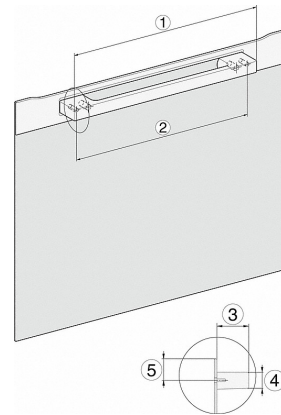

H 7264 BP

Oven

seamless design with clear text, networking & pyrolytic cleaning.

H226x-1B/BP/E/EP/I/IP, H2x6xB/BP, H7x6xB/BP/BPX, installation drawings

DG2840, DG7x40, DGC7x4x, DG7x6x, DGC7x6x, DGD7635, DGM7x4x, DO7, H28B/BP, H7x4xB/BM/BP, H7x6xB/BP, installation drawing

If the oven is to be installed under a hob, follow the instructions for installing the hob and the height of the hob.

1) 400 mm
2) 360 mm
3) 47 mm
4) 24 mm
5) 32.5 mm