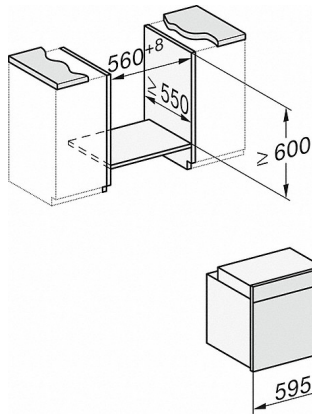

H 7264 BP

Oven

seamless design with clear text, networking & pyrolytic cleaning.

H226x-1B/BP/E/EP/I/IP, H2x6xB/BP, H7x6xB/BP/BPX, installation drawings

DG2840, DG7x40, DGC7x4x, DG7x6x, DGC7x6x, DGD7635, DGM7x4x, DO7, H28B/BP, H7x4xB/BM/BP, H7x6xB/BP, installation drawing

If the oven is to be installed under a hob, follow the instructions for installing the hob and the height of the hob.

1) 400 mm
2) 360 mm
3) 47 mm
4) 24 mm
5) 32.5 mm