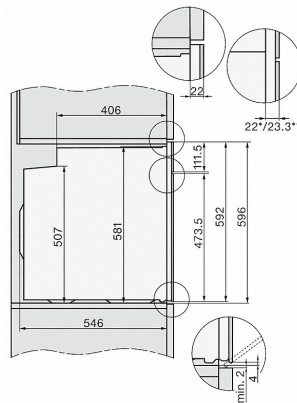

more information:
<http://www.miele.co.uk/domestic>

For further information please see next page...

H 7264 BP

Oven

seamless design with clear text, networking & pyrolytic cleaning.

Technical data	
Oven compartment volume in l	76
No. of shelf levels	5
Numbered shelf levels	•
Oven light	1 halogen spot
Appliance width in mm	595
Appliance height in mm	596
Appliance depth in mm	569
Weight in kg	47.0
Total rated load in kW	3.6
Voltage in V	220-240
Number of phases	1
Fuse rating in A	16
Length of supply lead in m	2
Standard accessories	
Baking tray with PerfectClean	1
Universal tray with PerfectClean	1
Baking and roasting rack with PerfectClean	1

H 7264 BP

Oven

seamless design with clear text, networking & pyrolytic cleaning.

H226x-1B/BP/E/EP/I/IP, H2760B/BP, H28x0B/BP, H7x6xB/BP/BPX installation drawings

- 1) Netzanschlussleitung, L=1500 mm
- 2) In diesem Bereich kein Anschluss
- 3) Lüftungsausschnitt min. 150 cm²

H2760B/BP, H28x0B/BP, H7x6xB/BP/BPX, installation drawings

- 22 mm - glass
23,3 mm - metal

H2760B/BP, H28x0B/BP, H7x6xB/BP/BPX, installation drawings

- 22 mm - glass
23.3 mm - metal

H226x-1B/BP/E/EP/I/IP, H2760B/BP, H28x0B/BP, H7x6xB/BP/BPX, installation drawings

H2xxx-1 B/BP/E/I/IP, H7xxx B/BP/BM/BMX, installation drawings

22 mm - glass
23,3 mm - metal

H2xxx-1 B/BP/E/I/IP, H7xxx B/BP/BM/BMX, installation drawings

22 mm - glass
23,3 mm - metal