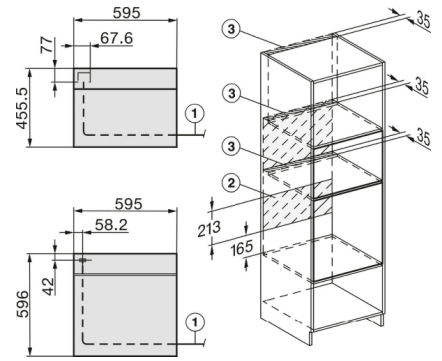

H2760B/BP, H28x0B/BP, H7x6xB/BP/BPX, installation drawings

- 22 mm - glass
23,3 mm - metal

H2760B/BP, H28x0B/BP, H7x6xB/BP/BPX, installation drawings

- 22 mm - glass
23.3 mm - metal

H226x-1B/BP/E/EP/I/IP, H2760B/BP, H28x0B/BP, H7x6xB/BP/BPX, installation drawings

If the oven is to be installed under a hob, follow the instructions for installing the hob and the height of the hob.

- 1) 400 mm
- 2) 360 mm
- 3) 47 mm
- 4) 24 mm
- 5) 32.5 mm

DG7x40, DGC7x4x, DGC7x6x, DG7635, DGM7x4x, DO7, H2860B/BP, H7240BM, H7x40BM, H7x4xB/BP, H7x6xB/BP, installation drawings

H226x-1B/BP/E/EP/I/IP, H2760B/BP, H28x0B/BP, H7x40BM/BMX, H7x6xB/BP/BPX, installation drawings

- 1) 400 mm
- 2) 360 mm
- 3) 47 mm
- 4) 27 mm
- 5) 32.5 mm

H 7264 BP

Oven

seamless design with clear text, networking & pyrolytic cleaning.

H2xxx-1 B/BP/E/I/IP, H7xxx B/BP/BM/BMX, installation drawings

22 mm - glass
23,3 mm - metal

H2xxx-1 B/BP/E/I/IP, H7xxx B/BP/BM/BMX, installation drawings

22 mm - glass
23,3 mm - metal