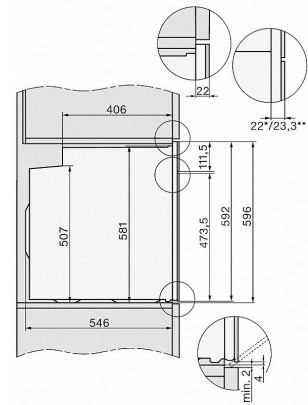

more information:
<http://www.miele.co.uk/domestic>

For further information please see next page...

H 7264 BP

Oven

seamless design with clear text, networking & pyrolytic cleaning.

Technical data	
Oven compartment volume in l	76
No. of shelf levels	5
Numbered shelf levels	•
Oven light	1 halogen spot
Appliance width in mm	595
Appliance height in mm	596
Appliance depth in mm	569
Weight in kg	47.0
Total rated load in kW	3.6
Voltage in V	220-240
Number of phases	1
Fuse rating in A	16
Length of supply lead in m	2
Standard accessories	
Baking tray with PerfectClean	1
Universal tray with PerfectClean	1
Baking and roasting rack with PerfectClean	1

H 7264 BP

Oven

seamless design with clear text, networking & pyrolytic cleaning.

H226x-1B/BP/E/EP/I/IP, H2760B/BP, H28x0B/BP, H7x6xB/BP/BPX installation drawings

- 1) Netzanschlussleitung, L=1500 mm
- 2) In diesem Bereich kein Anschluss
- 3) Lüftungsausschnitt min. 150 cm²

H2760B/BP, H28x0B/BP, H7x6xB/BP/BPX, installation drawings

- 22 mm - glass
23,3 mm - metal

H2760B/BP, H28x0B/BP, H7x6xB/BP/BPX, installation drawings

- 22 mm - glass
23.3 mm - metal

H226x-1B/BP/E/EP/I/IP, H2760B/BP, H28x0B/BP, H7x6xB/BP/BPX, installation drawings

H2xxx-1 B/BP/E/I/IP, H7xxx B/BP/BM/BMX, installation drawings

22 mm - glass
23,3 mm - metal

H2xxx-1 B/BP/E/I/IP, H7xxx B/BP/BM/BMX, installation drawings

22 mm - glass
23,3 mm - metal