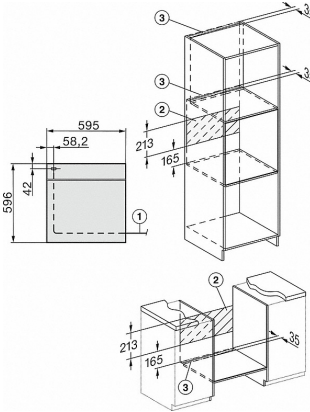

more information:
<http://www.miele.co.uk/domestic>

For further information please see next page...

H 7264 BP

Oven

seamless design with clear text, networking & pyrolytic cleaning.

Technical data	
Oven compartment volume in l	76
No. of shelf levels	5
Numbered shelf levels	•
Oven light	1 halogen spot
Appliance width in mm	595
Appliance height in mm	596
Appliance depth in mm	569
Weight in kg	47.0
Total rated load in kW	3.6
Voltage in V	220-240
Number of phases	1
Fuse rating in A	16
Length of supply lead in m	2
Standard accessories	
Baking tray with PerfectClean	1
Universal tray with PerfectClean	1
Baking and roasting rack with PerfectClean	1

H 7264 BP

Oven

seamless design with clear text, networking & pyrolytic cleaning.

H226x-1B/BP/E/EP/I/IP, H2760B/BP, H28x0B/BP, H7x6xB/BP/BPX installation drawings

- 1) Netzanschlussleitung, L=1500 mm
- 2) In diesem Bereich kein Anschluss
- 3) Lüftungsausschnitt min. 150 cm²

H2760B/BP, H28x0B/BP, H7x6xB/BP/BPX, installation drawings

- 22 mm - glass
23,3 mm - metal

H2760B/BP, H28x0B/BP, H7x6xB/BP/BPX, installation drawings

- 22 mm - glass
23.3 mm - metal

H226x-1B/BP/E/EP/I/IP, H2760B/BP, H28x0B/BP, H7x6xB/BP/BPX, installation drawings

H2xxx-1 B/BP/E/I/IP, H7xxx B/BP/BM/BMX, installation drawings

22 mm - glass
23,3 mm - metal

H2xxx-1 B/BP/E/I/IP, H7xxx B/BP/BM/BMX, installation drawings

22 mm - glass
23,3 mm - metal