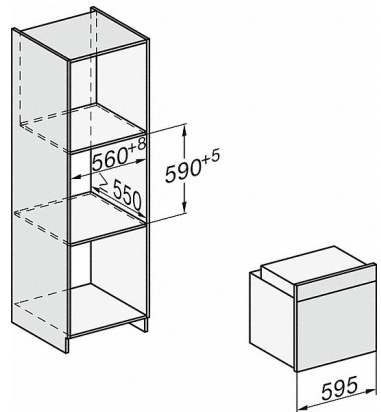

more information:
<http://www.miele.co.uk/domestic>

For further information please see next page...

H 7264 BP

Oven

seamless design with clear text, networking & pyrolytic cleaning.

Technical data	
Oven compartment volume in l	76
No. of shelf levels	5
Numbered shelf levels	•
Oven light	1 halogen spot
Appliance width in mm	595
Appliance height in mm	596
Appliance depth in mm	569
Weight in kg	47.0
Total rated load in kW	3.6
Voltage in V	220-240
Number of phases	1
Fuse rating in A	16
Length of supply lead in m	2
Standard accessories	
Baking tray with PerfectClean	1
Universal tray with PerfectClean	1
Baking and roasting rack with PerfectClean	1

H 7264 BP

Oven

seamless design with clear text, networking & pyrolytic cleaning.

H226x-1B/BP/E/EP/I/IP, H2760B/BP, H28x0B/BP, H7x6xB/BP/BPX installation drawings

- 1) Netzanschlussleitung, L=1500 mm
- 2) In diesem Bereich kein Anschluss
- 3) Lüftungsausschnitt min. 150 cm²

H2760B/BP, H28x0B/BP, H7x6xB/BP/BPX, installation drawings

- 22 mm - glass
23,3 mm - metal

H2760B/BP, H28x0B/BP, H7x6xB/BP/BPX, installation drawings

- 22 mm - glass
23.3 mm - metal

H226x-1B/BP/E/EP/I/IP, H2760B/BP, H28x0B/BP, H7x6xB/BP/BPX, installation drawings

H2xxx-1 B/BP/E/I/IP, H7xxx B/BP/BM/BMX, installation drawings

22 mm - glass
23,3 mm - metal

H2xxx-1 B/BP/E/I/IP, H7xxx B/BP/BM/BMX, installation drawings

22 mm - glass
23,3 mm - metal