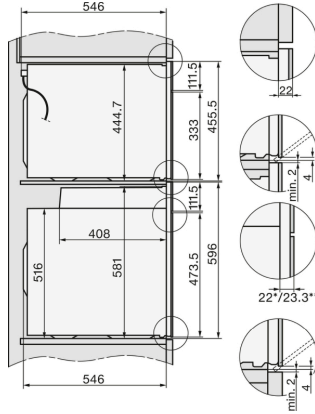

H2760B/BP, H28x0B/BP, H7x6xB/BP/BPX, installation drawings

- 22 mm - glass
23,3 mm - metal

H2760B/BP, H28x0B/BP, H7x6xB/BP/BPX, installation drawings

- 22 mm - glass
23.3 mm - metal

H226x-1B/BP/E/EP/I/IP, H2760B/BP, H28x0B/BP, H7x6xB/BP/BPX, installation drawings

If the oven is to be installed under a hob, follow the instructions for installing the hob and the height of the hob.

- 1) 400 mm
- 2) 360 mm
- 3) 47 mm
- 4) 24 mm
- 5) 32.5 mm

DG7x40, DGC7x4x, DGC7x6x, DG7635, DGM7x4x, DO7, H2860B/BP, H7240BM, H7x40BM, H7x4xB/BP, H7x6xB/BP, installation drawings

H226x-1B/BP/E/EP/I/IP, H2760B/BP, H28x0B/BP, H7x40BM/BMX, H7x6xB/BP/BPX, installation drawings

- 1) 400 mm
- 2) 360 mm
- 3) 47 mm
- 4) 27 mm
- 5) 32.5 mm

H 7264 BP

Oven

seamless design with clear text, networking & pyrolytic cleaning.

H2xxx-1 B/BP/E/I/IP, H7xxx B/BP/BM/BMX, installation drawings

22 mm - glass
23,3 mm - metal

H2xxx-1 B/BP/E/I/IP, H7xxx B/BP/BM/BMX, installation drawings

22 mm - glass
23,3 mm - metal