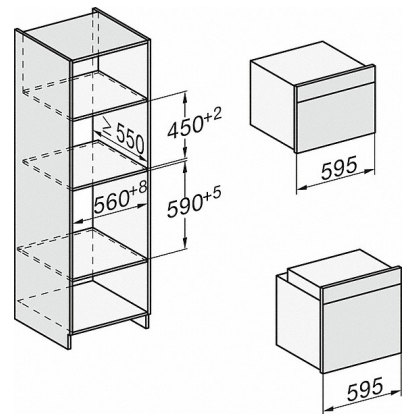

H2760B/BP, H28x0B/BP, H7x6xB/BP/BPX, installation drawings

- 22 mm - glass
23,3 mm - metal

H2760B/BP, H28x0B/BP, H7x6xB/BP/BPX, installation drawings

- 22 mm - glass
23.3 mm - metal

H226x-1B/BP/E/EP/I/IP, H2760B/BP, H28x0B/BP, H7x6xB/BP/BPX, installation drawings

If the oven is to be installed under a hob, follow the instructions for installing the hob and the height of the hob.

- 1) 400 mm
- 2) 360 mm
- 3) 47 mm
- 4) 24 mm
- 5) 32.5 mm

DG7x40, DGC7x4x, DGC7x6x, DG7635, DGM7x4x, DO7, H2860B/BP, H7240BM, H7x40BM, H7x4xB/BP, H7x6xB/BP, installation drawings

H2xxx-1 B/BP/E/I/IP, H7xxx B/BP/BM/BMX, installation drawings

22 mm - glass
23,3 mm - metal

H2xxx-1 B/BP/E/I/IP, H7xxx B/BP/BM/BMX, installation drawings

22 mm - glass
23,3 mm - metal