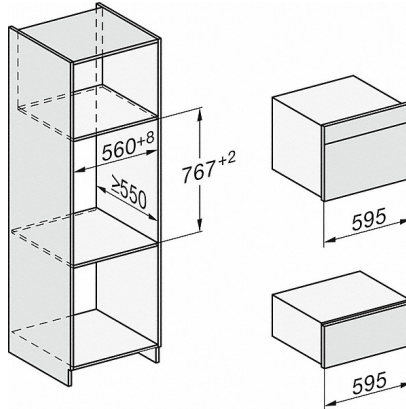

ESW7x20, DG7xxx, DGM7xxx installation drawings

ESW7x20, DGM7x4x installation drawings

- 1) Front view
- 2) Mains connection cable, L=2.000 mm
- 3) Ventilation cut min. 180 cm²
- 4) No connection in this area

ESW7x20, installation drawings

ESW7030, installation drawings

ESW7030 installation drawings

- 1) Front view
- 2) Mains connection cable, L=2.000 mm

ESW 7020

29 cm high handleless Gourmet warming drawer for preheating crockery, keeping food warm and low temperature cooking.

3) Ventilation cut min. 180 cm²
4) No connection in this area

ESW7030, installation drawings

A) 22 mm glass, 23,3 mm stainless steel