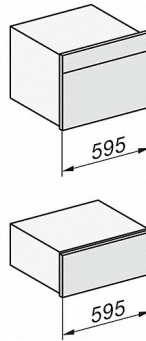

EAN: 4002516169468 / material number: 11093290

Model and design	
Gourmet warming drawer	•
PureLine	•
VitroLine	•
ArtLine	•
Handleless	•
Colour	Obsidian black
Convenience features	
Pre-heating crockery	•
Keeping food warm	•
Perfect cooking results at low temperature	•
Operating modes	
Cup warming	•
Plate warming	•
Keeping food warm	•
Low temperature cooking	•
User convenience	
Networking with Miele@home	•
Capacity	12 place settings
Push2open mechanism	•
Fully telescopic runners for easy loading and unloading	•
Control panel with sensor controls	•
Control panel with symbols	•
Stop programming/Timer function	•
Sabbath programme	•
Efficiency and sustainability	
Power rating in off mode in W	0.5
Power rating in standby mode in W	1.0
Power rating in networked standby in W	2.0
Time until automatic switch to off mode in min	20
Time until automatic switch to standby in min	20
Time until automatic switch to networked standby in min	20
Cleaning convenience	
Flush control panel	•
Safety	
Cool front	•
Anti-slip mat	•
Safety switch-off	•
Technical data	
Appliance width in mm	595
Appliance height in mm	289
Appliance depth in mm	570
Useable interior height in mm	230
Total rated load in kW	1
Voltage in V	230
Frequency in Hz	50-60
Fuse rating in A	10
Number of phases	1
Length of supply lead in m	2.0

more information:
<http://www.miele.co.uk/domestic>

For further information please see next page...

ESW 7020

29 cm high handleless Gourmet warming drawer
for preheating crockery, keeping food warm and low temperature cooking.

Standard accessories	
Anti-slip mat	1
Rack for increased capacity	1

ESW 7020

29 cm high handleless Gourmet warming drawer for preheating crockery, keeping food warm and low temperature cooking.

ESW7x20, installation drawings

ESW7x20, DG7xxx, DGM7xxx installation drawings

ESW7x20, DGM7x4x installation drawings

- 1) Front view
- 2) Mains connection cable, L=2.000 mm
- 3) Ventilation cut min. 180 cm²
- 4) No connection in this area