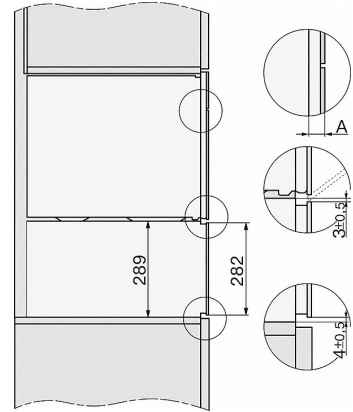

more information:
<http://www.miele.co.uk/domestic>

For further information please see next page...

ESW 7020

29 cm high handleless Gourmet warming drawer
for preheating crockery, keeping food warm and low temperature cooking.

ESW7x20, DG7xxx, DGM7xxx installation drawings

ESW7x20, DGM7x4x installation drawings

- 1) Front view
- 2) Mains connection cable, L=2.000 mm
- 3) Ventilation cut min. 180 cm²
- 4) No connection in this area

ESW7x20, installation drawings

ESW7030, installation drawings

ESW7030 installation drawings

- 1) Front view
- 2) Mains connection cable, L=2.000 mm

ESW 7020

29 cm high handleless Gourmet warming drawer for preheating crockery, keeping food warm and low temperature cooking.

3) Ventilation cut min. 180 cm²
4) No connection in this area

ESW7030, installation drawings

A) 22 mm glass, 23,3 mm stainless steel