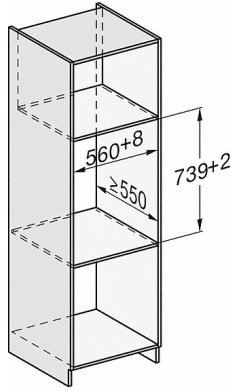

more information:
<http://www.miele.co.uk/domestic>

For further information please see next page...

ESW 7020

29 cm high handleless Gourmet warming drawer
for preheating crockery, keeping food warm and low temperature cooking.

Standard accessories	
Anti-slip mat	1
Rack for increased capacity	1

ESW 7020

29 cm high handleless Gourmet warming drawer for preheating crockery, keeping food warm and low temperature cooking.

ESW7x20, installation drawings

ESW7x20, DG7xxx, DGM7xxx installation drawings

ESW7x20, DGM7x4x installation drawings

- 1) Front view
- 2) Mains connection cable, L=2.000 mm
- 3) Ventilation cut min. 180 cm²
- 4) No connection in this area

ESW7x20, installation drawings

ESW7030, installation drawings

ESW7030 installation drawings

- 1) Front view
- 2) Mains connection cable, L=2.000 mm

ESW 7020

29 cm high handleless Gourmet warming drawer for preheating crockery, keeping food warm and low temperature cooking.