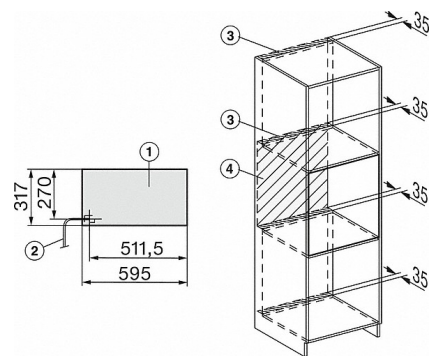

ESW7x20, DG7xxx, DGM7xxx installation drawings

ESW7x20, DGM7x4x installation drawings

- 1) Front view
- 2) Mains connection cable, L=2.000 mm
- 3) Ventilation cut min. 180 cm²
- 4) No connection in this area

ESW7x20, installation drawings

ESW7030, installation drawings

ESW7030 installation drawings

- 1) Front view
- 2) Mains connection cable, L=2.000 mm

ESW 7020

29 cm high handleless Gourmet warming drawer for preheating crockery, keeping food warm and low temperature cooking.

3) Ventilation cut min. 180 cm²
4) No connection in this area

ESW7030, installation drawings

A) 22 mm glass, 23,3 mm stainless steel