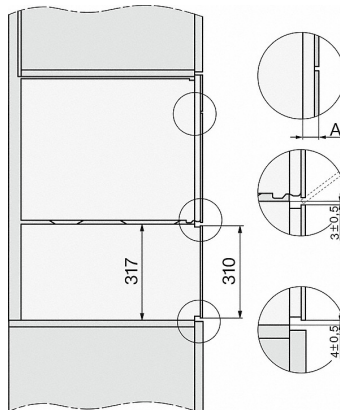

ESW7x20, DG7xxx, DGM7xxx installation drawings

ESW7x20, DGM7x4x installation drawings

- 1) Front view
- 2) Mains connection cable, L=2.000 mm
- 3) Ventilation cut min. 180 cm²
- 4) No connection in this area

ESW7x20, installation drawings

ESW7030, installation drawings

ESW7030 installation drawings

- 1) Front view
- 2) Mains connection cable, L=2.000 mm

ESW 7020

29 cm high handleless Gourmet warming drawer for preheating crockery, keeping food warm and low temperature cooking.

3) Ventilation cut min. 180 cm²
4) No connection in this area

ESW7030, installation drawings

A) 22 mm glass, 23,3 mm stainless steel