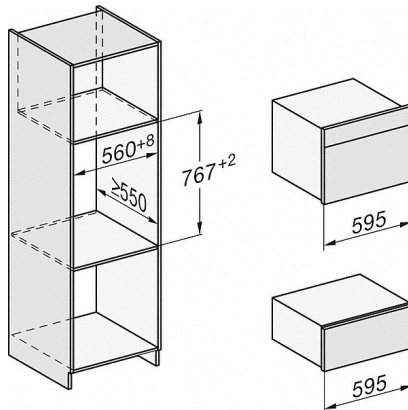

ESW7x20, DG7xxx, DGM7xxx installation drawings

ESW7x20, DGM7x4x installation drawings

- 1) Front view
- 2) Mains connection cable, L=2.000 mm
- 3) Ventilation cut min. 180 cm²
- 4) No connection in this area

ESW7x20, installation drawings

ESW7030, installation drawings

ESW7030 installation drawings

- 1) Front view
- 2) Mains connection cable, L=2.000 mm

ESW 7020

29 cm high handleless Gourmet warming drawer for preheating crockery, keeping food warm and low temperature cooking.

3) Ventilation cut min. 180 cm²
4) No connection in this area

ESW7030, installation drawings

A) 22 mm glass, 23,3 mm stainless steel