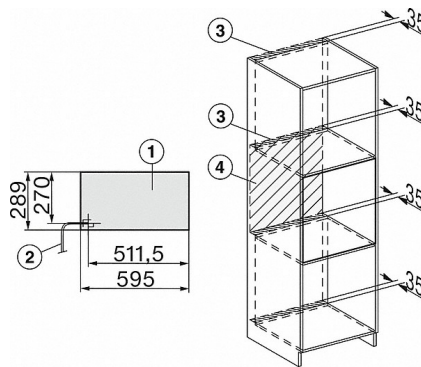

Standard accessories	
Anti-slip mat	1
Rack for increased capacity	1

ESW 7020

29 cm high handleless Gourmet warming drawer for preheating crockery, keeping food warm and low temperature cooking.

ESW7x20, installation drawings

ESW7x20, DG7xxx, DGM7xxx installation drawings

ESW7x20, DGM7x4x installation drawings

- 1) Front view
- 2) Mains connection cable, L=2.000 mm
- 3) Ventilation cut min. 180 cm²
- 4) No connection in this area

ESW7x20, installation drawings

ESW7030, installation drawings

ESW7030 installation drawings

- 1) Front view
- 2) Mains connection cable, L=2.000 mm

ESW 7020

29 cm high handleless Gourmet warming drawer for preheating crockery, keeping food warm and low temperature cooking.

3) Ventilation cut min. 180 cm²
4) No connection in this area

ESW7030, installation drawings

A) 22 mm glass, 23,3 mm stainless steel