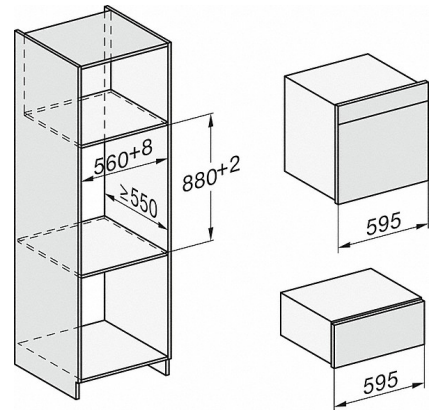

Standard accessories	
Anti-slip mat	1
Rack for increased capacity	1

ESW 7020

29 cm high handleless Gourmet warming drawer for preheating crockery, keeping food warm and low temperature cooking.

ESW7x20, installation drawings

ESW7x20, DG7xxx, DGM7xxx installation drawings

ESW7x20, DGM7x4x installation drawings

- 1) Front view
- 2) Mains connection cable, L=2.000 mm
- 3) Ventilation cut min. 180 cm²
- 4) No connection in this area

ESW7x20, installation drawings

ESW7030, installation drawings

ESW7030 installation drawings

- 1) Front view
- 2) Mains connection cable, L=2.000 mm

ESW 7020

29 cm high handleless Gourmet warming drawer for preheating crockery, keeping food warm and low temperature cooking.