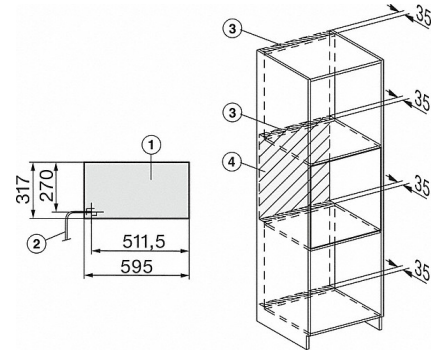

ESW7x20, DG7xxx, DGM7xxx installation drawings

ESW7x20, DGM7x4x installation drawings

- 1) Front view
- 2) Mains connection cable, L=2.000 mm
- 3) Ventilation cut min. 180 cm²
- 4) No connection in this area

ESW7x20, installation drawings

ESW7030, installation drawings

ESW7030 installation drawings

- 1) Front view
- 2) Mains connection cable, L=2.000 mm

ESW 7020

29 cm high handleless Gourmet warming drawer for preheating crockery, keeping food warm and low temperature cooking.

3) Ventilation cut min. 180 cm²
4) No connection in this area

ESW7030, installation drawings

A) 22 mm glass, 23,3 mm stainless steel