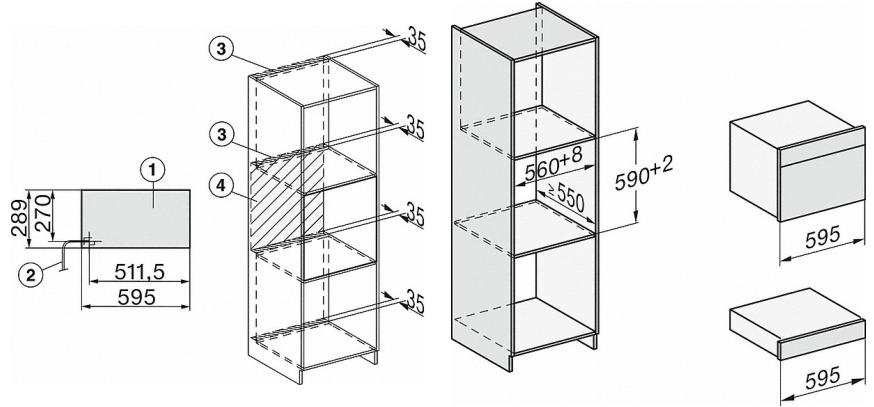

- 1) 400 mm
- 2) 360 mm
- 3) 47 mm
- 4) 24 mm
- 5) 32.5 mm

DG7x40, DGC7x4x, DGC7x6x, DG7635, DGM7x4x, DO7, H2860B/BP, H7240BM, H7x40BM, H7x4xB/BP, H7x6xB/BP, installation drawings

- 1) 400 mm
- 2) 360 mm
- 3) 47 mm
- 4) 27 mm
- 5) 32.5 mm

ESW7x20, installation drawings

ESW7x20, DG7xxx, DGM7xxx installation drawings

DGM 7840

Steam oven with microwave
for healthy cooking & rapid heating-up with networking, menu cooking + M Touch.

ESW7x20, DGM7x4x installation drawings