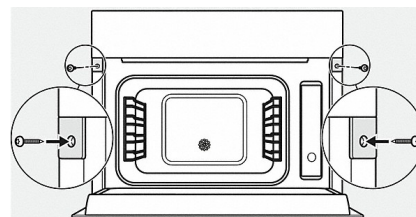

ESW7x20, installation drawings

ESW7x20, DG7xxx, DGM7xxx installation drawings

DGM 7840

Steam oven with microwave
for healthy cooking & rapid heating-up with networking, menu cooking + M Touch.

ESW7x20, DGM7x4x installation drawings

ESW7x10, installation drawings

- 1) Front view
- 2) Mains connection cable, L=2.000 mm
- 3) Ventilation cut min. 180 cm²
- 4) No connection in this area

ESW7x10, EVS7010, DG7x4x, DGM7x4x installation drawings

A) 22 mm glass, 23,3 mm stainless steel

DG7x4x, DGM7x4x, DGC7x4x, DGC7x4x installation drawings

DG7xxx, DGM7xxx, installation drawings

DG7x4x, DGM7x4x, installation drawings

DGM 7840

Steam oven with microwave
for healthy cooking & rapid heating-up with networking, menu cooking + M Touch.