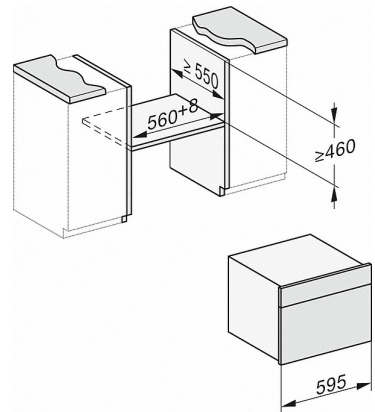

DG7x4x, DGM7x4x, DGC7x4x, DGC7x4x installation drawings