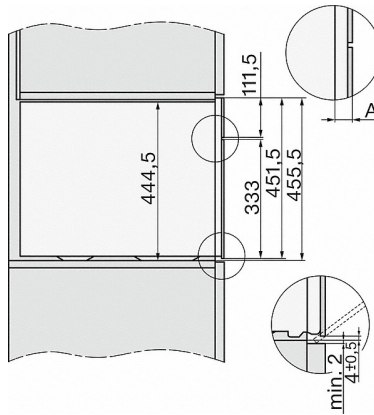

- 1) 400 mm
- 2) 360 mm
- 3) 47 mm
- 4) 24 mm
- 5) 32.5 mm

DG7x40, DGC7x4x, DGC7x6x, DG7635, DGM7x4x, DO7, H2860B/BP, H7240BM, H7x40BM, H7x4xB/BP, H7x6xB/BP, installation drawings

- 1) 400 mm
- 2) 360 mm
- 3) 47 mm
- 4) 27 mm
- 5) 32.5 mm

ESW7x10, installation drawings

- 1) Front view
- 2) Mains connection cable, L=2.000 mm
- 3) Ventilation cut min. 180 cm²
- 4) No connection in this area

ESW7x10, EVS7010, DG7x4x, DGM7x4x installation drawings

A) 22 mm glass, 23,3 mm stainless steel

DG7x4x, DGM7x4x, DGC7x4x, DGC7x4x installation drawings

DG7xxx, DGM7xxx, installation drawings

DG7x4x, DGM7x4x, installation drawings

DGM 7840

Steam oven with microwave
for healthy cooking & rapid heating-up with networking, menu cooking + M Touch.

DG7x4x, DGM7x4x, DG7x4x-55, DGM7x4x-55, installation drawings

A 22 mm glass
23,3 mm metal