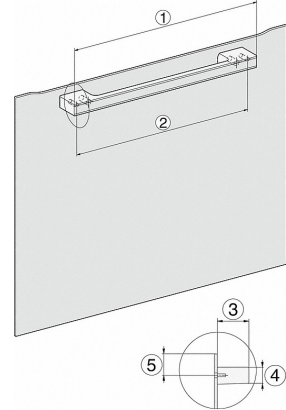

| Safety | |
|------------------------------------------------|-----------------------------|
| Appliance cooling system and touch-cool fronts | • |
| Safety switch-off | • |
| System lock | • |
| Vapour cooling system | • |
| Technical data | |
| Oven compartment volume in l | 40 |
| No. of shelf levels | 4 |
| Door hinge | Bottom |
| Microwave power levels in W | 80/150/300/450/600/850/1000 |
| Niche depth in mm | 550 |
| Appliance width in mm | 595 |
| Appliance height in mm | 455 |
| Weight in kg | 30.7 |
| Total rated load in kW | 3.3 |
| Voltage in V | 230 |
| Number of phases | 1 |
| Fuse rating in A | 16 |
| Standard accessories | |
| Perforated stainless steel cooking container | 2 |

- 1) 400 mm
- 2) 360 mm
- 3) 47 mm
- 4) 24 mm
- 5) 32.5 mm

DG7x40, DGC7x4x, DGC7x6x, DG7635, DGM7x4x, DO7, H2860B/BP, H7240BM, H7x40BM, H7x4xB/BP, H7x6xB/BP, installation drawings

- 1) 400 mm
- 2) 360 mm
- 3) 47 mm
- 4) 27 mm
- 5) 32.5 mm

DG7x4x, DGM7x4x, DG7x4x-55, DGM7x4x-55, installation drawings

A 22 mm glass
23,3 mm metal