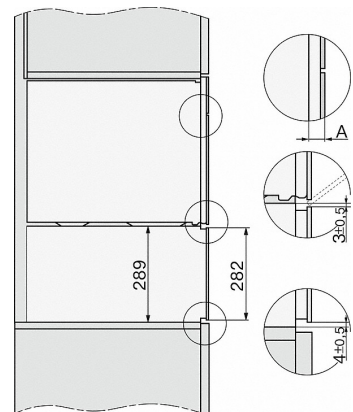

- 1) 400 mm
- 2) 360 mm
- 3) 47 mm
- 4) 24 mm
- 5) 32.5 mm

DG7x40, DGC7x4x, DGC7x6x, DG7635, DGM7x4x, DO7, H2860B/BP, H7240BM, H7x40BM, H7x4xB/BP, H7x6xB/BP, installation drawings

- 1) 400 mm
- 2) 360 mm
- 3) 47 mm
- 4) 27 mm
- 5) 32.5 mm

ESW7x20, installation drawings

ESW7x20, DG7xxx, DGM7xxx installation drawings

DGM 7840

Steam oven with microwave
for healthy cooking & rapid heating-up with networking, menu cooking + M Touch.

ESW7x20, DGM7x4x installation drawings

ESW7x10, installation drawings

- 1) Front view
- 2) Mains connection cable, L=2.000 mm
- 3) Ventilation cut min. 180 cm²
- 4) No connection in this area

ESW7x10, EVS7010, DG7x4x, DGM7x4x installation drawings

DG7x4x, DGM7x4x, DG7x4x-55, DGM7x4x-55, installation drawings

A 22 mm glass
23,3 mm metal