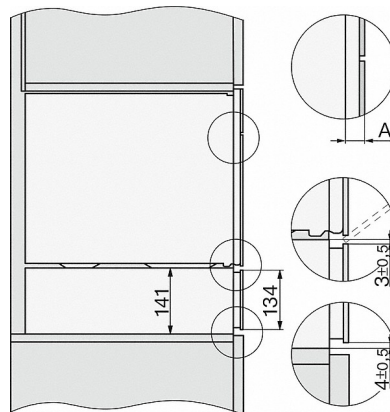

- 1) 400 mm
- 2) 360 mm
- 3) 47 mm
- 4) 24 mm
- 5) 32.5 mm

DG7x40, DGC7x4x, DGC7x6x, DG7635, DGM7x4x, DO7, H2860B/BP, H7240BM, H7x40BM, H7x4xB/BP, H7x6xB/BP, installation drawings

- 1) 400 mm
- 2) 360 mm
- 3) 47 mm
- 4) 27 mm
- 5) 32.5 mm

ESW7x20, installation drawings

ESW7x20, DG7xxx, DGM7xxx installation drawings

DGM 7840

Steam oven with microwave
for healthy cooking & rapid heating-up with networking, menu cooking + M Touch.

ESW7x20, DGM7x4x installation drawings

ESW7x10, installation drawings

- 1) Front view
- 2) Mains connection cable, L=2.000 mm
- 3) Ventilation cut min. 180 cm²
- 4) No connection in this area

ESW7x10, EVS7010, DG7x4x, DGM7x4x installation drawings

DG7x4x, DGM7x4x, DG7x4x-55, DGM7x4x-55, installation drawings

A 22 mm glass
23,3 mm metal