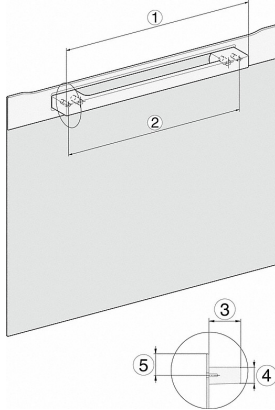

DGM 7840

Steam oven with microwave
for healthy cooking & rapid heating-up with networking, menu cooking + M Touch.

DG2840, DG7x40, DGC7x4x, DG7x6x, DGC7x6x, DGD7635, DGM7x4x, DO7, H28B/BP, H7x4xB/BM/BP, H7x6xB/BP, installation drawing

1) 400 mm
2) 360 mm
3) 47 mm
4) 24 mm
5) 32.5 mm