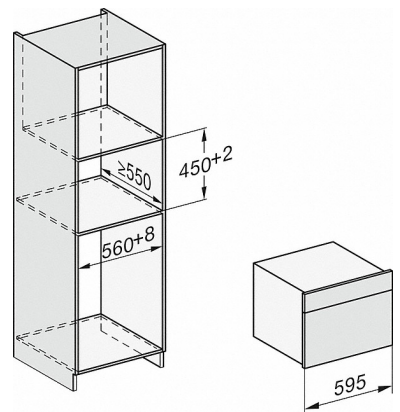

- 1) 400 mm
- 2) 360 mm
- 3) 47 mm
- 4) 24 mm
- 5) 32.5 mm

DG7x40, DGC7x4x, DGC7x6x, DG7635, DGM7x4x, DO7, H2860B/BP, H7240BM, H7x40BM, H7x4xB/BP, H7x6xB/BP, installation drawings

- 1) 400 mm
- 2) 360 mm
- 3) 47 mm
- 4) 27 mm
- 5) 32.5 mm

ESW7x10, installation drawings

- 1) Front view
- 2) Mains connection cable, L=2.000 mm
- 3) Ventilation cut min. 180 cm²
- 4) No connection in this area

ESW7x10, EVS7010, DG7x4x, DGM7x4x installation drawings

A) 22 mm glass, 23,3 mm stainless steel

DG7x4x, DGM7x4x, DGC7x4x, DGC7x4x installation drawings

DG7xxx, DGM7xxx, installation drawings

DG7x4x, DGM7x4x, installation drawings

DGM 7840

Steam oven with microwave
for healthy cooking & rapid heating-up with networking, menu cooking + M Touch.

DG7x4x, DGM7x4x, DG7x4x-55, DGM7x4x-55, installation drawings

A 22 mm glass
23,3 mm metal