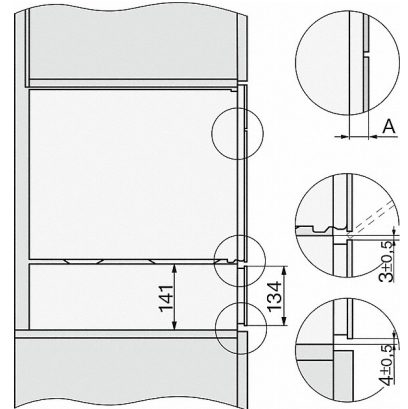

- 1) 400 mm
- 2) 360 mm
- 3) 47 mm
- 4) 24 mm
- 5) 32.5 mm

DG7x40, DGC7x4x, DGC7x6x, DG7635, DGM7x4x, DO7, H2860B/BP, H7240BM, H7x40BM, H7x4xB/BP, H7x6xB/BP, installation drawings

- 1) 400 mm
- 2) 360 mm
- 3) 47 mm
- 4) 27 mm
- 5) 32.5 mm

ESW7x20, installation drawings

ESW7x20, DG7xxx, DGM7xxx installation drawings

DG 7440

Built-in steam oven

for healthy cooking with automatic programmes, networking and sous-vide cooking.

ESW7x10, installation drawings

ESW7x10, EVS7010, DG7x4x, DGM7x4x installation drawings

A) 22 mm glass, 23,3 mm stainless steel

DG7x4x, DGM7x4x, DGC7x4x, DGC7x4xX installation drawings

DG7xxx, DGM7xxx, installation drawings

DG7x4x, DGM7x4x, installation drawings

DG7x4x, DGM7x4x, DG7x4x-55, DGM7x4x-55, installation drawings

A 22 mm glass  
23,3 mm metal