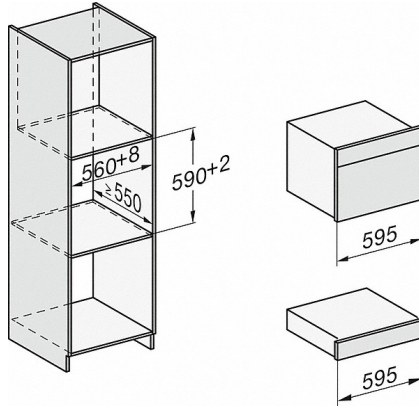

- 1) 400 mm
- 2) 360 mm
- 3) 47 mm
- 4) 24 mm
- 5) 32.5 mm

DG7x40, DGC7x4x, DGC7x6x, DG7635, DGM7x4x, DO7, H2860B/BP, H7240BM, H7x40BM, H7x4xB/BP, H7x6xB/BP, installation drawings

- 1) 400 mm
- 2) 360 mm
- 3) 47 mm
- 4) 27 mm
- 5) 32.5 mm

ESW7x20, installation drawings

ESW7x20, DG7xxx, DGM7xxx installation drawings

DG 7440

Built-in steam oven

for healthy cooking with automatic programmes, networking and sous-vide cooking.

ESW7x10, installation drawings

ESW7x10, EVS7010, DG7x4x, DGM7x4x installation drawings

A) 22 mm glass, 23,3 mm stainless steel

DG7x4x, DGM7x4x, DGC7x4x, DGC7x4xX installation drawings

DG7xxx, DGM7xxx, installation drawings

DG7x4x, DGM7x4x, installation drawings

DG7x4x, DGM7x4x, DG7x4x-55, DGM7x4x-55, installation drawings

A 22 mm glass  
23,3 mm metal