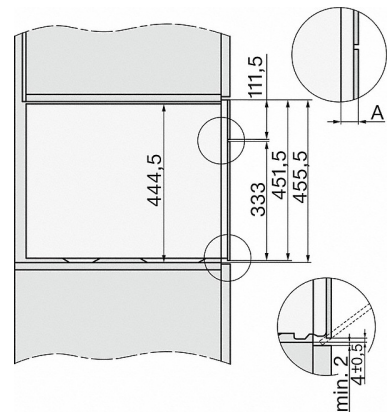

- 1) 400 mm
- 2) 360 mm
- 3) 47 mm
- 4) 24 mm
- 5) 32.5 mm

DG7x40, DGC7x4x, DGC7x6x, DG7635, DGM7x4x, DO7, H2860B/BP, H7240BM, H7x40BM, H7x4xB/BP, H7x6xB/BP, installation drawings

- 1) 400 mm
- 2) 360 mm
- 3) 47 mm
- 4) 27 mm
- 5) 32.5 mm

ESW7x10, EVS7010, DG7x4x, DGM7x4x installation drawings

A) 22 mm glass, 23,3 mm stainless steel

DG7x4x, DGM7x4x, DGC7x4x, DGC7x4xX installation drawings

DG7xxx, DGM7xxx, installation drawings

DG7x4x, DGM7x4x, installation drawings

DG7x4x, DGM7x4x, DG7x4x-55, DGM7x4x-55, installation drawings

A 22 mm glass  
23,3 mm metal