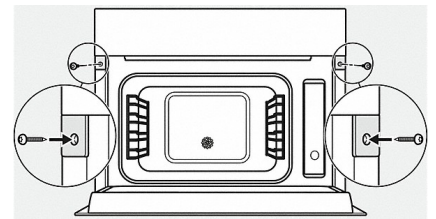

- 1) 400 mm
- 2) 360 mm
- 3) 47 mm
- 4) 24 mm
- 5) 32.5 mm

DG7x40, DGC7x4x, DGC7x6x, DG7635, DGM7x4x, DO7, H2860B/BP, H7240BM, H7x40BM, H7x4xB/BP, H7x6xB/BP, installation drawings

- 1) 400 mm
- 2) 360 mm
- 3) 47 mm
- 4) 27 mm
- 5) 32.5 mm

ESW7x20, installation drawings

ESW7x20, DG7xxx, DGM7xxx installation drawings

DG 7440

Built-in steam oven

for healthy cooking with automatic programmes, networking and sous-vide cooking.

ESW7x10, installation drawings

ESW7x10, EVS7010, DG7x4x, DGM7x4x installation drawings

A) 22 mm glass, 23,3 mm stainless steel

DG7x4x, DGM7x4x, DGC7x4x, DGC7x4xX installation drawings

DG7xxx, DGM7xxx, installation drawings

DG7x4x, DGM7x4x, installation drawings