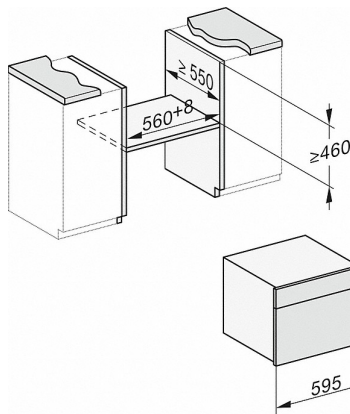

- 1) 400 mm
- 2) 360 mm
- 3) 47 mm
- 4) 24 mm
- 5) 32.5 mm

DG7x40, DGC7x4x, DGC7x6x, DG7635, DGM7x4x, DO7, H2860B/BP, H7240BM, H7x40BM, H7x4xB/BP, H7x6xB/BP, installation drawings

- 1) 400 mm
- 2) 360 mm
- 3) 47 mm
- 4) 27 mm
- 5) 32.5 mm

ESW7x20, installation drawings

ESW7x20, DG7xxx, DGM7xxx installation drawings

DG 7440

Built-in steam oven

for healthy cooking with automatic programmes, networking and sous-vide cooking.

ESW7x10, installation drawings

ESW7x10, EVS7010, DG7x4x, DGM7x4x installation drawings

A) 22 mm glass, 23,3 mm stainless steel

DG7x4x, DGM7x4x, DGC7x4x, DGC7x4xX installation drawings

DG7xxx, DGM7xxx, installation drawings

DG7x4x, DGM7x4x, installation drawings

DG7x4x, DGM7x4x, DG7x4x-55, DGM7x4x-55, installation drawings

A 22 mm glass  
23,3 mm metal