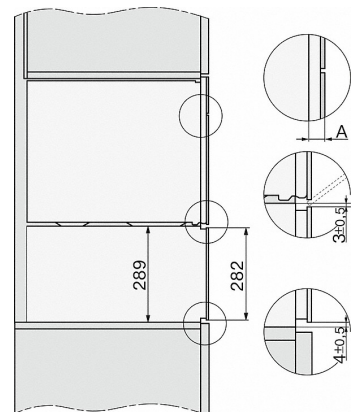

- 1) 400 mm
- 2) 360 mm
- 3) 47 mm
- 4) 24 mm
- 5) 32.5 mm

DG7x40, DGC7x4x, DGC7x6x, DG7635, DGM7x4x, DO7, H2860B/BP, H7240BM, H7x40BM, H7x4xB/BP, H7x6xB/BP, installation drawings

- 1) 400 mm
- 2) 360 mm
- 3) 47 mm
- 4) 27 mm
- 5) 32.5 mm

ESW7x20, installation drawings

ESW7x20, DG7xxx, DGM7xxx installation drawings

DG 7440

Built-in steam oven

for healthy cooking with automatic programmes, networking and sous-vide cooking.

ESW7x10, installation drawings

ESW7x10, EVS7010, DG7x4x, DGM7x4x installation drawings

A) 22 mm glass, 23,3 mm stainless steel

DG7x4x, DGM7x4x, DGC7x4x, DGC7x4xX installation drawings

DG7xxx, DGM7xxx, installation drawings

DG7x4x, DGM7x4x, installation drawings

DG7x4x, DGM7x4x, DG7x4x-55, DGM7x4x-55, installation drawings

A 22 mm glass  
23,3 mm metal