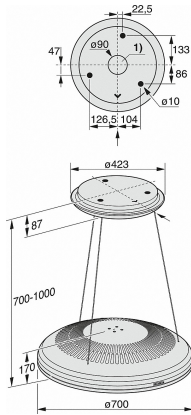

## DA 7078 D Aura 3.0 White Loom

Island cooker hood

special suspension with discreet cables and integrated power supply.

Technical data	
Overall height for recirculation mode cooker hoods in mm	700
Canopy width in mm	700
Canopy height in mm	170
Canopy height of round cooker hoods in mm	170
Canopy depth in mm	700
Canopy diameter in mm	700
Minimum height above electric hobs in mm	450
Net weight in kg	22.5
Hard-wired connection	•
Total rated load in kW	0.07
Voltage in V	230
Fuse rating in A	10
Number of phases	1
Installation notes	
Fitting template	•
Combination with WiFi-enabled Miele hob	recommended

DA 7078 D Aura 3.0 White Loom

Island cooker hood

special suspension with discreet cables and integrated power supply.

DA7078D - (installation drawings)

1) Cut-out for feeding through the mains cable