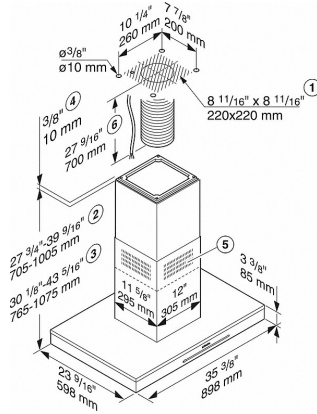

DA 6698 D Purist. Ed.6000

Island décor hood

with energy-efficient LED lighting and touch controls for simple operation.

DA 6698 D, CLST (Installation drawing) - USA

1) Extraction cut-out
2) Extraction
3) Recirculation
4) Installation option with spacer frame
5) Ventilation grille at the top for recirculation
6) A mains cable and, for extraction mode, flexible exhaust ducting is required from the ceiling connection to the connection on the cooker hood.