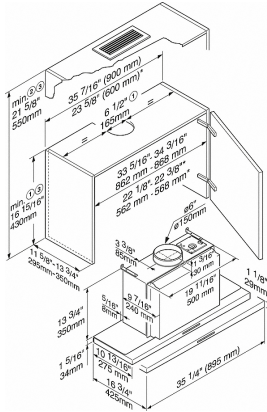

DA 3496

Built-in ventilation hood
with energy-efficient LED lighting and backlit controls for easy use.

DA 3490, DA 3496 (installation drawing) VG USA

1) Extraction mode
  2) Recirculation mode with conversion kit DUU 151
  3) Installation with kneeling frame DAR 3000: Please attend differing cabinet height (see installation drawing DAR 3000)
2. can also be installed in a 600 mm wide unit.