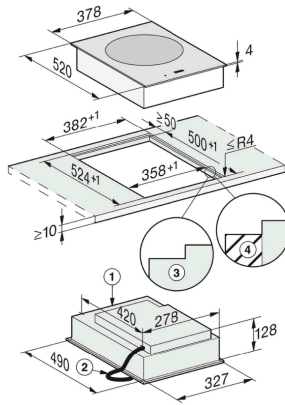

EAN: 4002516276210 / material number: 11323040

Heating type	
Heating type	Induction
Design	
Ceramic surface colour	Black
Flush-fit installation	•
Cooking zone details	
Number of cooking zones	1
Cooking zone	
Position	Centred
Type	Wok burner
Size in mm	Ø 300
Max. rating in W	2500
Max. Booster power rating in W	3000
User convenience	
Operation via sensor controls	Smart Select
Pan and pan size recognition	•
Auto heat-up	•
Keeping warm	•
Cleaning convenience	
Easy to clean ceramic glass	•
Safety	
Safety switch-off	•
System lock	•
Integrated cooling fan	•
Overheating protection	•
Residual heat indicator	•
Technical data	
Dimensions in mm (width)	378
Dimensions in mm (height)	134
Casing height incl. connection box in mm	129
Dimensions in mm (depth)	520
Cutout dimensions in mm (width) with surface-mounted installation	358
Cutout dimensions in mm (depth) with surface-mounted installation	500
Internal cutout dimensions in mm (width) with flush installation	358
Internal cutout dimensions in mm (depth) with flush installation	500
External cutout dimensions in mm (width) with flush installation	382
External cutout dimensions in mm (depth) with flush installation	524
Weight in kg	12
Total rated load in kW	3.0
Voltage in V	220-240
Connection cable length in m	1.5
Standard accessories	
Mains cable	•
Coated wok pan	•

more information:
<http://www.miele.co.uk/domestic>

For further information please see next page...

CS 7641 FL

SmartLine element

CS 7611 FL, flush (Installation drawing)

- 1) Front
- 2) Mains connection cable, L = 2000 mm
- 3) Stepped cut-out
- 4) Wooden frame 12 mm (supplied loose)

CS 7641 FL, onset (Installation drawing)

- 1) Front
- 2) Mains connection cable, L = 2000 mm

CS 7000 FL, flush (Installation drawing)

*7+0,5 = CS7641 (Wok)

CS 7000 FL, flush (Installation drawing)

*7+0,5 = CS7641 (Wok)