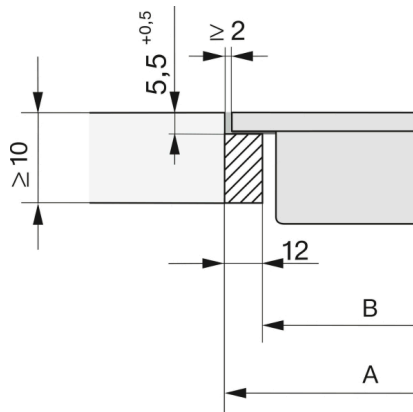

EAN: 4002516276210 / material number: 11323040

Heating type	
Heating type	Induction
Design	
Ceramic surface colour	Black
Flush-fit installation	•
Cooking zone details	
Number of cooking zones	1
Cooking zone	
Position	Centred
Type	Wok burner
Size in mm	Ø 300
Max. rating in W	2500
Max. Booster power rating in W	3000
User convenience	
Operation via sensor controls	Smart Select
Pan and pan size recognition	•
Auto heat-up	•
Keeping warm	•
Cleaning convenience	
Easy to clean ceramic glass	•
Safety	
Safety switch-off	•
System lock	•
Integrated cooling fan	•
Overheating protection	•
Residual heat indicator	•
Technical data	
Dimensions in mm (width)	378
Dimensions in mm (height)	134
Casing height incl. connection box in mm	129
Dimensions in mm (depth)	520
Cutout dimensions in mm (width) with surface-mounted installation	358
Cutout dimensions in mm (depth) with surface-mounted installation	500
Internal cutout dimensions in mm (width) with flush installation	358
Internal cutout dimensions in mm (depth) with flush installation	500
External cutout dimensions in mm (width) with flush installation	382
External cutout dimensions in mm (depth) with flush installation	524
Weight in kg	12
Total rated load in kW	3.0
Voltage in V	220-240
Connection cable length in m	1.5
Standard accessories	
Mains cable	•
Coated wok pan	•

more information:
<http://www.miele.co.uk/domestic>

For further information please see next page...

CS 7641 FL

SmartLine element

CS 7611 FL, flush (Installation drawing)

- 1) Front
- 2) Mains connection cable, L = 2000 mm
- 3) Stepped cut-out
- 4) Wooden frame 12 mm (supplied loose)

CS 7641 FL, onset (Installation drawing)

- 1) Front
- 2) Mains connection cable, L = 2000 mm

CS 7000 FL, flush (Installation drawing)

*7+0,5 = CS7641 (Wok)

CS 7000 FL, flush (Installation drawing)

*7+0,5 = CS7641 (Wok)