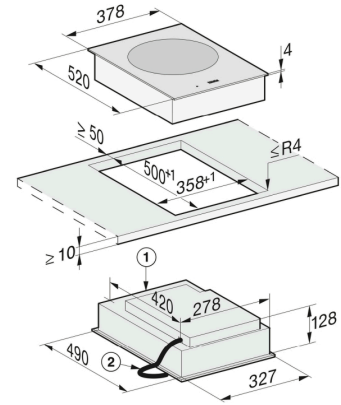

EAN: 4002516276210 / material number: 11323040

Heating type	
Heating type	Induction
Design	
Ceramic surface colour	Black
Flush-fit installation	•
Cooking zone details	
Number of cooking zones	1
Cooking zone	
Position	Centred
Type	Wok burner
Size in mm	Ø 300
Max. rating in W	2500
Max. Booster power rating in W	3000
User convenience	
Operation via sensor controls	Smart Select
Pan and pan size recognition	•
Auto heat-up	•
Keeping warm	•
Cleaning convenience	
Easy to clean ceramic glass	•
Safety	
Safety switch-off	•
System lock	•
Integrated cooling fan	•
Overheating protection	•
Residual heat indicator	•
Technical data	
Dimensions in mm (width)	378
Dimensions in mm (height)	134
Casing height incl. connection box in mm	129
Dimensions in mm (depth)	520
Cutout dimensions in mm (width) with surface-mounted installation	358
Cutout dimensions in mm (depth) with surface-mounted installation	500
Internal cutout dimensions in mm (width) with flush installation	358
Internal cutout dimensions in mm (depth) with flush installation	500
External cutout dimensions in mm (width) with flush installation	382
External cutout dimensions in mm (depth) with flush installation	524
Weight in kg	12
Total rated load in kW	3.0
Voltage in V	220-240
Connection cable length in m	1.5
Standard accessories	
Mains cable	•
Coated wok pan	•

more information:
<http://www.miele.co.uk/domestic>

For further information please see next page...

CS 7641 FL

SmartLine element

CS 7611 FL, flush (Installation drawing)

- 1) Front
- 2) Mains connection cable, L = 2000 mm
- 3) Stepped cut-out
- 4) Wooden frame 12 mm (supplied loose)

CS 7641 FL, onset (Installation drawing)

- 1) Front
- 2) Mains connection cable, L = 2000 mm

CS 7000 FL, flush (Installation drawing)

*7+0,5 = CS7641 (Wok)

CS 7000 FL, flush (Installation drawing)

*7+0,5 = CS7641 (Wok)