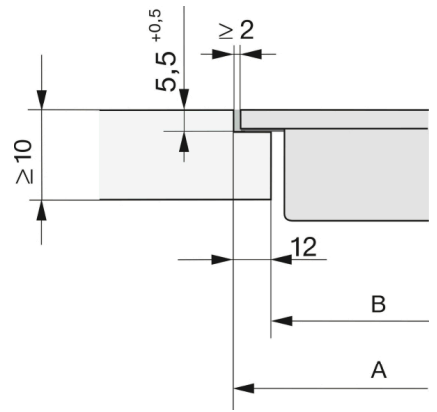

EAN: 4002516276210 / material number: 11323040

Heating type	
Heating type	Induction
Design	
Ceramic surface colour	Black
Flush-fit installation	•
Cooking zone details	
Number of cooking zones	1
Cooking zone	
Position	Centred
Type	Wok burner
Size in mm	Ø 300
Max. rating in W	2500
Max. Booster power rating in W	3000
User convenience	
Operation via sensor controls	Smart Select
Pan and pan size recognition	•
Auto heat-up	•
Keeping warm	•
Cleaning convenience	
Easy to clean ceramic glass	•
Safety	
Safety switch-off	•
System lock	•
Integrated cooling fan	•
Overheating protection	•
Residual heat indicator	•
Technical data	
Dimensions in mm (width)	378
Dimensions in mm (height)	134
Casing height incl. connection box in mm	129
Dimensions in mm (depth)	520
Cutout dimensions in mm (width) with surface-mounted installation	358
Cutout dimensions in mm (depth) with surface-mounted installation	500
Internal cutout dimensions in mm (width) with flush installation	358
Internal cutout dimensions in mm (depth) with flush installation	500
External cutout dimensions in mm (width) with flush installation	382
External cutout dimensions in mm (depth) with flush installation	524
Weight in kg	12
Total rated load in kW	3.0
Voltage in V	220-240
Connection cable length in m	1.5
Standard accessories	
Mains cable	•
Coated wok pan	•

more information:
<http://www.miele.co.uk/domestic>

For further information please see next page...

CS 7641 FL

SmartLine element

CS 7611 FL, flush (Installation drawing)

- 1) Front
- 2) Mains connection cable, L = 2000 mm
- 3) Stepped cut-out
- 4) Wooden frame 12 mm (supplied loose)

CS 7641 FL, onset (Installation drawing)

- 1) Front
- 2) Mains connection cable, L = 2000 mm

CS 7000 FL, flush (Installation drawing)

*7+0,5 = CS7641 (Wok)

CS 7000 FL, flush (Installation drawing)

*7+0,5 = CS7641 (Wok)