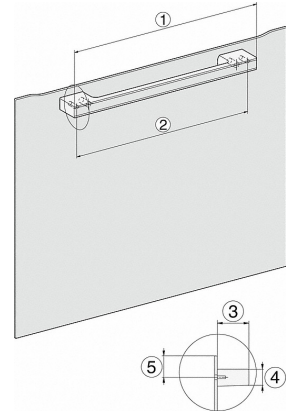

DGC 7840

XL Steam combination oven
for steam cooking, baking, roasting with wireless food probe + menu cooking.

DG2840, DG7x40, DGC7x4x, DG7x6x, DGC7x6x, DGD7635, DGM7x4x, DO7, H28B/BP, H7x4xB/BM/BP, H7x6xB/BP, installation drawing

1) 400 mm
2) 360 mm
3) 47 mm
4) 24 mm
5) 32.5 mm

DG7x40, DGC7x4x, DGC7x6x, DG7635, DGM7x4x, DO7, H2860B/BP, H7240BM, H7x40BM, H7x4xB/BP, H7x6xB/BP, installation drawings

1) 400 mm
2) 360 mm
3) 47 mm
4) 27 mm
5) 32.5 mm