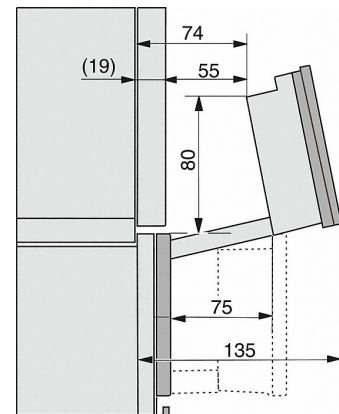

- 1) 400 mm
- 2) 360 mm
- 3) 47 mm
- 4) 24 mm
- 5) 32.5 mm

DG7x40, DGC7x4x, DGC7x6x, DG7635, DGM7x4x, DO7, H2860B/BP, H7240BM, H7x40BM, H7x4xB/BP, H7x6xB/BP, installation drawings

- 1) 400 mm
- 2) 360 mm
- 3) 47 mm
- 4) 27 mm
- 5) 32.5 mm

ESW7x20, installation drawings

ESW7x10, installation drawings

DGC 7840

XL Steam combination oven  
for steam cooking, baking, roasting with wireless food probe + menu cooking.

DG7x4x, DGM7x4x, DGC7x4x, DGC7x4xX installation drawings

DGC7x4x, DGC7x4xX installation drawings

DGC7x40, installation drawings

- 1) Front view
- 2) Mains connection cable, L=2.000 mm
- 3) Ventilation cut min. 180 cm<sup>2</sup>
- 4) No connection in this area