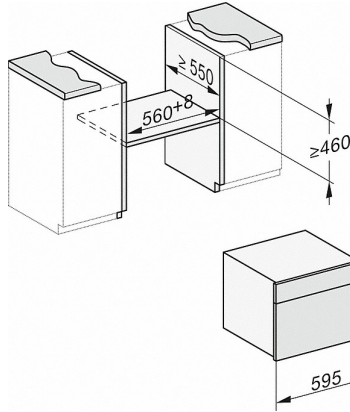

- 1) 400 mm
- 2) 360 mm
- 3) 47 mm
- 4) 24 mm
- 5) 32.5 mm

DG7x40, DGC7x4x, DGC7x6x, DG7635, DGM7x4x, DO7, H2860B/BP, H7240BM, H7x40BM, H7x4xB/BP, H7x6xB/BP, installation drawings

- 1) 400 mm
- 2) 360 mm
- 3) 47 mm
- 4) 27 mm
- 5) 32.5 mm

ESW7x20, installation drawings

ESW7x10, installation drawings

DGC 7840

XL Steam combination oven  
for steam cooking, baking, roasting with wireless food probe + menu cooking.

DG7x4x, DGM7x4x, DGC7x4x, DGC7x4xX installation drawings

DGC7x4x, DGC7x4xX installation drawings

DGC7x40, installation drawings

- 1) Front view
- 2) Mains connection cable, L=2.000 mm
- 3) Ventilation cut min. 180 cm<sup>2</sup>
- 4) No connection in this area