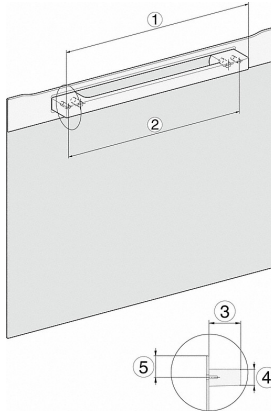

DGC 7840

XL Steam combination oven
for steam cooking, baking, roasting with wireless food probe + menu cooking.

DG2840, DG7x40, DGC7x4x, DG7x6x, DGC7x6x, DGD7635, DGM7x4x, DO7, H28B/BP, H7x4xB/BM/BP, H7x6xB/BP, installation drawing

1) 400 mm
2) 360 mm
3) 47 mm
4) 24 mm
5) 32.5 mm

DG7x40, DGC7x4x, DGC7x6x, DG7635, DGM7x4x, DO7, H2860B/BP, H7240BM, H7x40BM, H7x4xB/BP, H7x6xB/BP, installation drawings

1) 400 mm
2) 360 mm
3) 47 mm
4) 27 mm
5) 32.5 mm