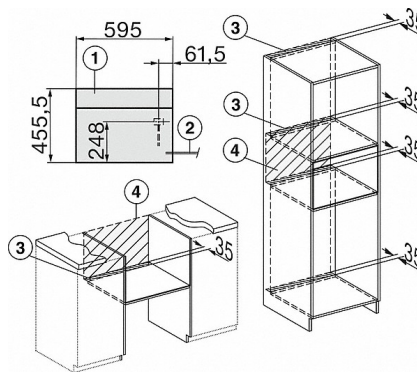

- 1) 400 mm
- 2) 360 mm
- 3) 47 mm
- 4) 24 mm
- 5) 32.5 mm

DG7x40, DGC7x4x, DGC7x6x, DG7635, DGM7x4x, DO7, H2860B/BP, H7240BM, H7x40BM, H7x4xB/BP, H7x6xB/BP, installation drawings

- 1) 400 mm
- 2) 360 mm
- 3) 47 mm
- 4) 27 mm
- 5) 32.5 mm

ESW7x20, installation drawings

ESW7x10, installation drawings

DGC 7840

XL Steam combination oven  
for steam cooking, baking, roasting with wireless food probe + menu cooking.

DG7x4x, DGM7x4x, DGC7x4x, DGC7x4xX installation drawings

DGC7x4x, DGC7x4xX installation drawings

DGC7x40, installation drawings

- 1) Front view
- 2) Mains connection cable, L=2.000 mm
- 3) Ventilation cut min. 180 cm<sup>2</sup>
- 4) No connection in this area