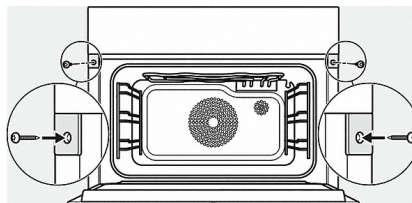

DGC7x4x, DGC7x4xX installation drawings