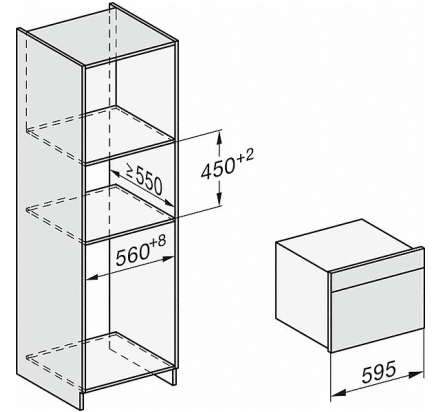

- 1) 400 mm
- 2) 360 mm
- 3) 47 mm
- 4) 24 mm
- 5) 32.5 mm

DG7x40, DGC7x4x, DGC7x6x, DG7635, DGM7x4x, DO7, H2860B/BP, H7240BM, H7x40BM, H7x4xB/BP, H7x6xB/BP, installation drawings

- 1) 400 mm
- 2) 360 mm
- 3) 47 mm
- 4) 27 mm
- 5) 32.5 mm

ESW7x20, installation drawings

ESW7x10, installation drawings

DGC 7840

XL Steam combination oven  
for steam cooking, baking, roasting with wireless food probe + menu cooking.

DG7x4x, DGM7x4x, DGC7x4x, DGC7x4xX installation drawings

DGC7x4x, DGC7x4xX installation drawings

DGC7x40, installation drawings

- 1) Front view
- 2) Mains connection cable, L=2.000 mm
- 3) Ventilation cut min. 180 cm<sup>2</sup>
- 4) No connection in this area