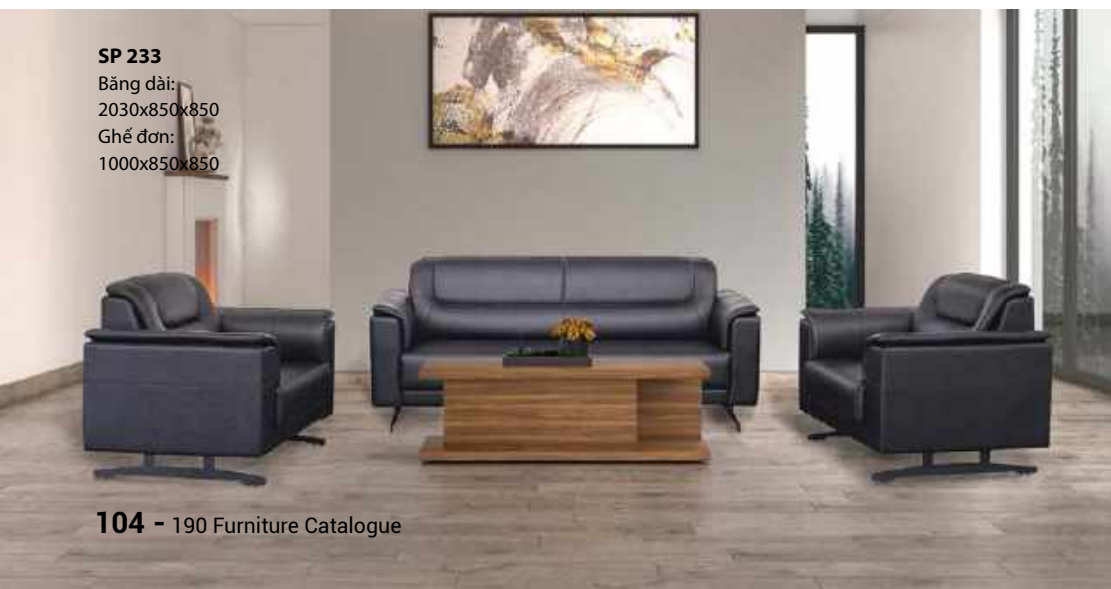

**GC01SD-2/GC01SD-3
GC01SD-4/GC01SD-5**
1080/1650/2215/2775x680x800

**GC01MD-2/GC01MD-3
GC01MD-4/GC01MD-5**
1230/1800/2390/2980x680x800

SOFA

SOFA 190 FURNITURE

SP 241

Băng dài:

1960x810x780

Ghế đơn: 900x810x780