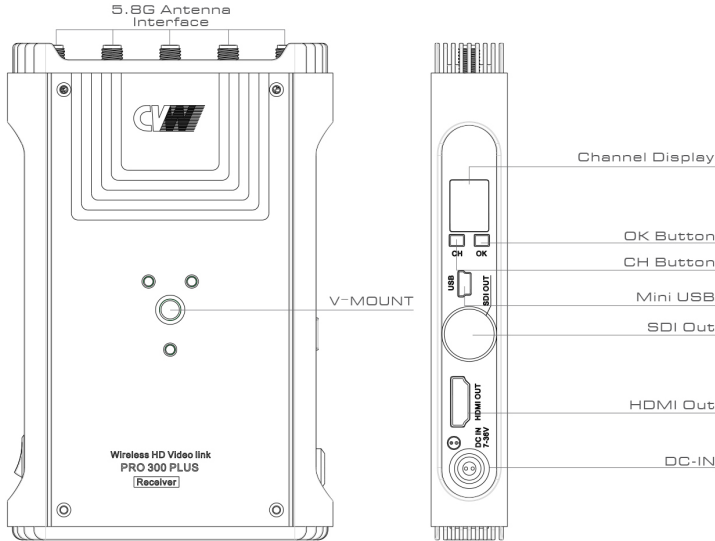

300M WIRELESS HD VIDEO TRANSMISSION SYSTEM

MODEL: PRO300 Plus

- Middle-Long distance: 1080P video wireless transmission with no latency up to 300m;
- Exquisite design: plug & play; simple installation;
- Transmitter supports Sony F-type battery and with screw holes for V buckle for flexible fixing; Receiver with V-mount (both Female & Male) battery plates"
- Reliable and stable: LEMO socket for more stable power supply; strong anti-jamming capability under 5GHz frequency band.

TX:PRO300 Plus	
Antenna Mode	External antenna
Transmission power	17dBm
Operating Frequency	5. 1-5. 9GHz
Bandwidth	40MHz
Mechanical Interface	SONY V-Type Battery Plate 1/4 "professional fixed screw hole
OLED Screen	Channel setting; Connection status Video status
Operating Voltage	DC12V/2A(7V-36V)
Transmission Distance	open environment: up to 300m
Video format	480i, 480p(SDI nonsupport)576i, 576p(SDI nonsupport)720p, 1080i, 1080p
Power Consumption	8W
Product Size	126.2*78*23mm
Audio Format	PCM
Temperature	-10-50°C(Working);-40-80°C(Storage)

RX:PRO300 Plus

RX:PRO300 Plus	
Antenna Mode	External antenna
Receiving Sensitivity	-70dB
Operating Frequency	5. 1-5. 9GHz
Bandwidth	40MHz
Mechanical Interface	SONY V-Type Battery Plate 1/4 "professional fixed screw hole
OLED Screen	Channel setting; Connection status Video status
Operating Voltage	DC12V/2A(7V-36V)
Transmission Distance	open environment: up to 300m
Video format	480i, 480p(SDI nonsupport)576i, 576p(SDI nonsupport)720p, 1080i, 1080p
Power Consumption	7W
Product Size	150*98*23mm
Audio Format	PCM
Temperature	-10-50°C(Working);-40-80°C(Storage)