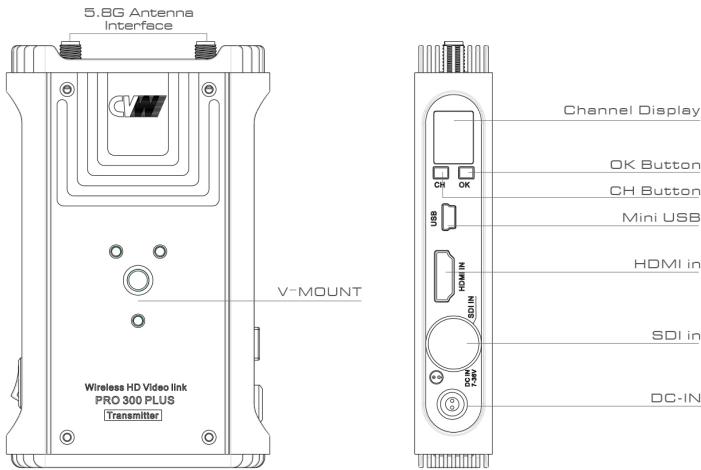

300M WIRELESS HD VIDEO TRANSMISSION SYSTEM

MODEL: PRO300 Plus

Mechanical Information

TX:PRO300 Plus