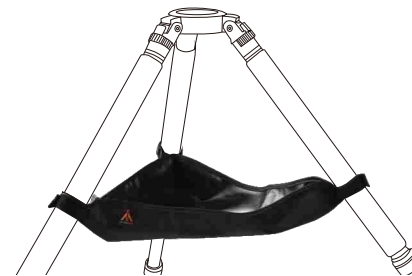

Stone Bag

ST-1 Stone bag
Increase stability of tripods

ACCESSORIES