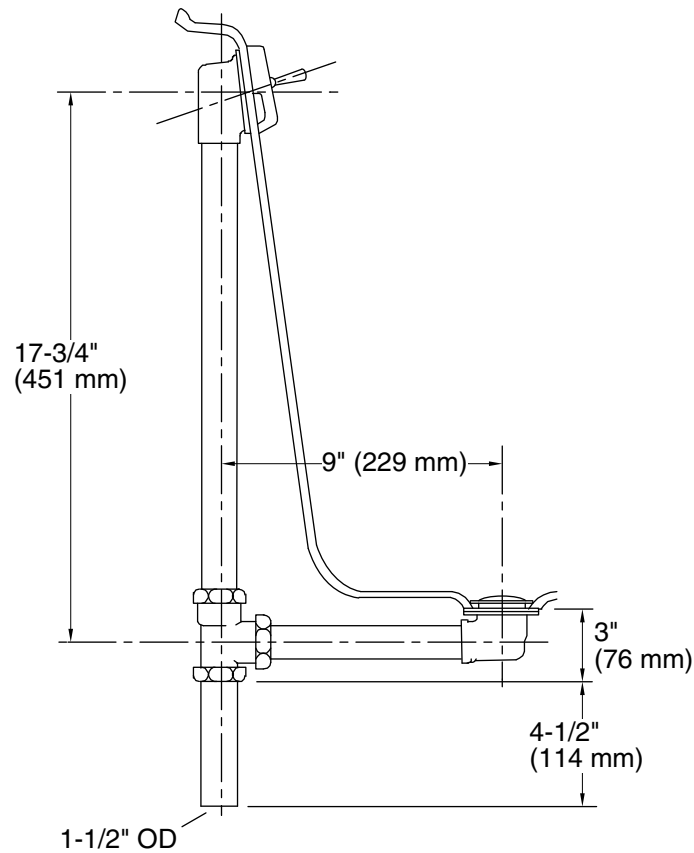

FEATURES

- Solid brass construction for durability and reliability
- Complements Circe bath

P21572

Used with P50202

SPECIFIED MODEL

Model	Description	Finishes		
P21572-00	Circe Waste and Overflow	<input type="checkbox"/> CP Polished Chrome	<input type="checkbox"/> AD Nickel Silver	<input type="checkbox"/> AG Brushed Nickel