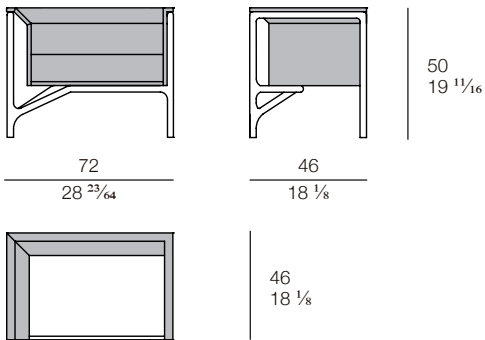

VINE Bedside table

Designer: Frank Jiang
Year: 2019

DESCRIPTION

Vine collection bedside table with 1 drawer. Wooden structure, finished in grey color walnut solid wood and veneer. Leather application.

More wooden finishes and leathers are available in our samples books.

DRAWINGS

measures in cm and inch

LEFT

RIGHT