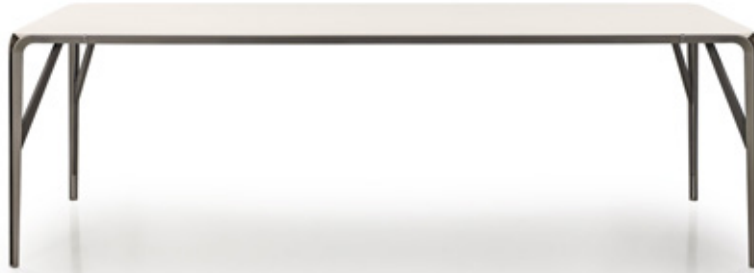

## MILANO Rectangular table

Designer: SBGA | Blengini Ghirardelli

Year: 2019

### DESCRIPTION

Milano collection table. Metal structure in brushed nickel, wooden top gloss polyester finish dark brown color lacquered. Leather applications. More wooden finishes and leathers are available in our samples books.

### TECHNICAL

Top: MDF, glossy monochrome lacquered polyester finish / Legs: curved metal in Brushed Nickel finish with leather insert.