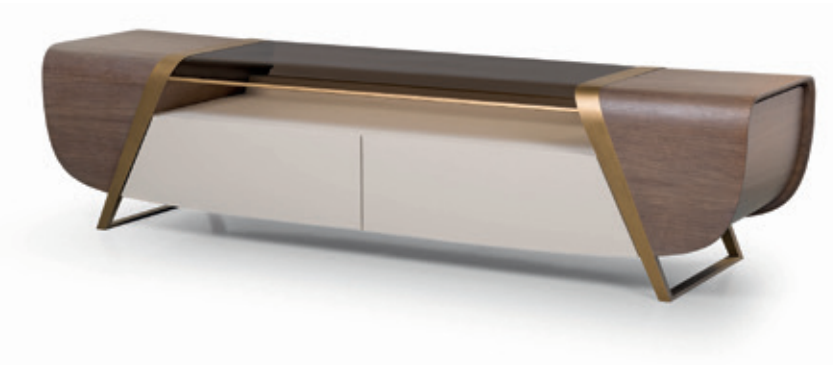

## MELTING LIGHT Tv unit

Designer: Frank Jiang

Year: 2018

### DESCRIPTION

The TV unit of the Melting Light collection has a wooden structure with two front drawers covered in leather and two comfortable removable containers housed on the sides. The legs, inclined outwards, are made of brushed gold metal. The Melting Light sideboard is available in different finishes as per sample book.

## MELTING LIGHT Tv unit

Designer: Frank Jiang

Year: 2018

Structure: MDF, plywood, solid wood and walnut veneered wood particle panels / Open compartment: in bronzed glass and leather application / Drawers: two side flap drawers in wood and two central sliding drawers with leather application. Internal covering in microfiber / Details and legs: metal in Brushed Gold or Brushed Bronze finish.