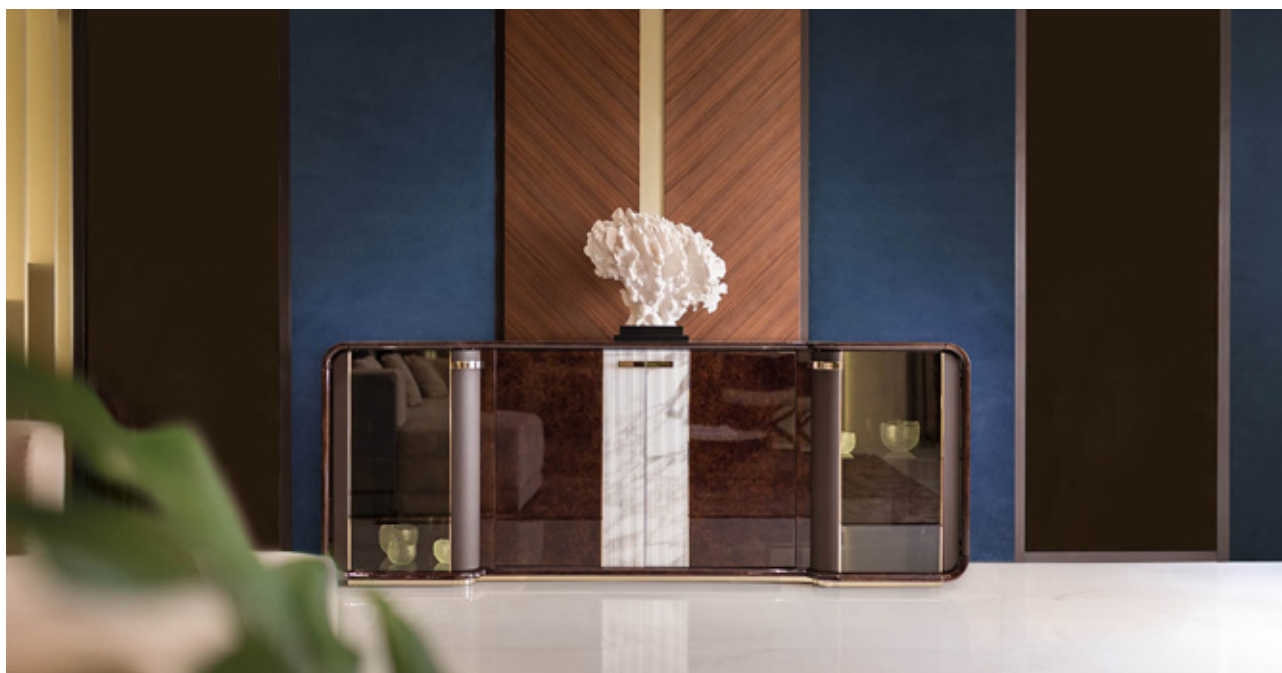

MADISON Sideboard

Designer: Andrea Bonini

Year: 2017

DESCRIPTION

The sideboard of the Madison collection has a modern and original design, it can be embellished with marble inserts worked with grooves. Inside, the Madison sideboard is illuminated by LED and is equipped with glass shelves. The glossy lacquered wood finish enhances its rounded shapes and volumes.

The Madison sideboard is available in different finishes as per sample book.

MADISON Sideboard

Designer: Andrea Bonini

Year: 2017

Structure: MDF and wood particle panels, glossy hand-decorated polyester finish. Leather application / Doors: two side doors in bronzed glass. Two central doors available in the following options: in wood - glossy hand-decorated polyester finish - with leather application - glossy hand-decorated polyester finish with leather application - with marble insert - glossy hand-decorated polyester finish with plain or shaped marble pillar / Internal equipment: two side compartments with a bronzed glass shelf and a central compartment with a glossy hand-decorated polyester finish shelf / Details: metal Light Gold finish.