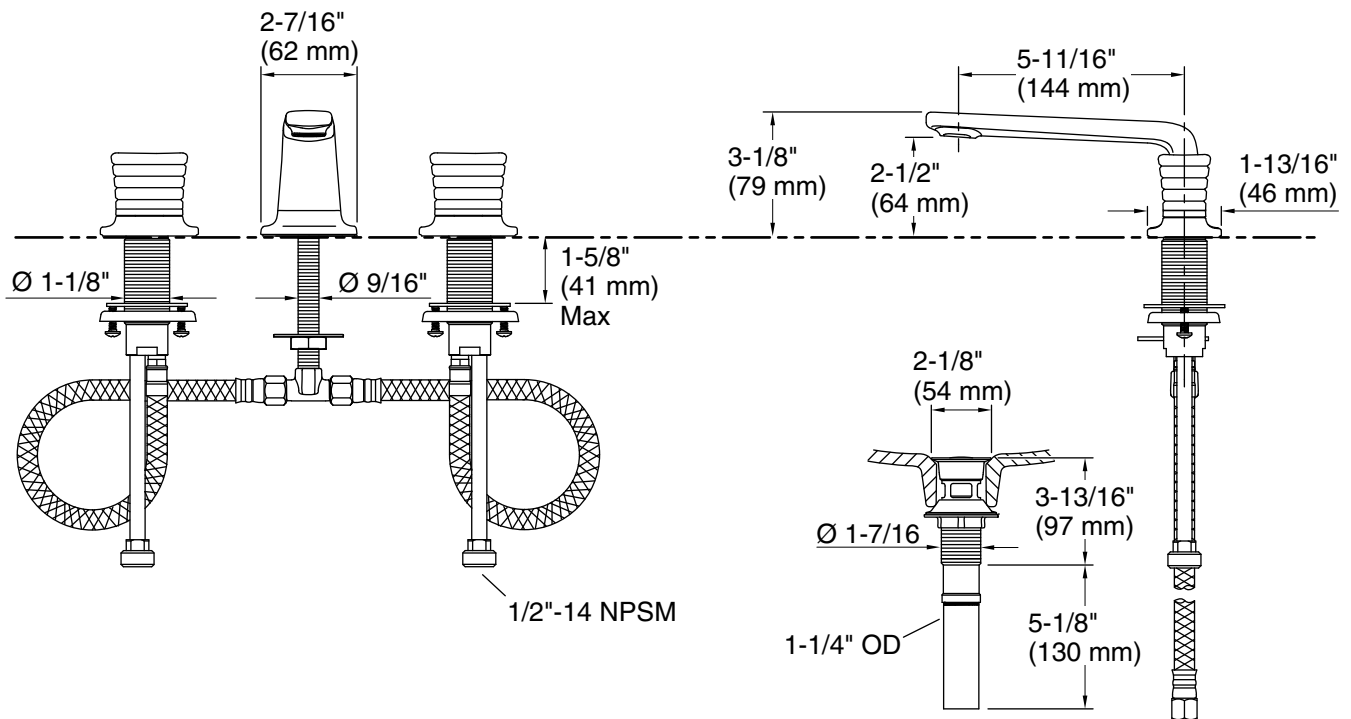

KALLISTA®

Per Se® Sink Faucet, Saint-Louis Crystal Knobs

P24705-CC

CSA B651 OBC

ST® LOUIS

FEATURES

- Solid metal construction for durability and reliability
- Two-handle, widespread lavatory faucet for 8" (203 mm) - 16" (406 mm) centers
- Quarter-turn washerless ceramic disc valves
- 1.2 gal/min (4.5 l/min) maximum flow rate
- Includes Soft Touch drain
- Thin, slender form
- Meets CalGreen requirements for bathroom sink faucets
- Complements the Per Se collection

CODES/STANDARDS APPLICABLE

1. Specified model meets or exceeds the following:
2. ASME A112.18.1/CSA B125.1
   - NSF 61
   - EPA WaterSense®
   - OBC
   - CSA B651
   - ICC/ANSI A117.1
   - All applicable US Federal and State material regulations
3. Compliant when installed to the specific requirement of this regulation

Soft Touch Drain

INSTALLATION NOTES

Mounting surface hole size. All dimensions are nominal.		
Spout	Ø 5/8" (16 mm)	
Handles	Ø 1-5/16" (33 mm)	
Deck Thickness	Min	Max
Spout	--	2-1/2" (64 mm)
Handles	--	1-5/8" (41 mm)

SPECIFIED MODEL

Model	Description	Finishes			
P24705-CC	Per Se Decorative Sink Faucet, Saint-Louis Crystal Knobs	☐ CP Polished Chrome	☐ AD Nickel Silver	☐ W7 Black Nickel	☐ 24K Polished Gold

We reserve the right to make revisions without notice in the design of products or in packaging unless this right has specifically been waived at the time the order is accepted.