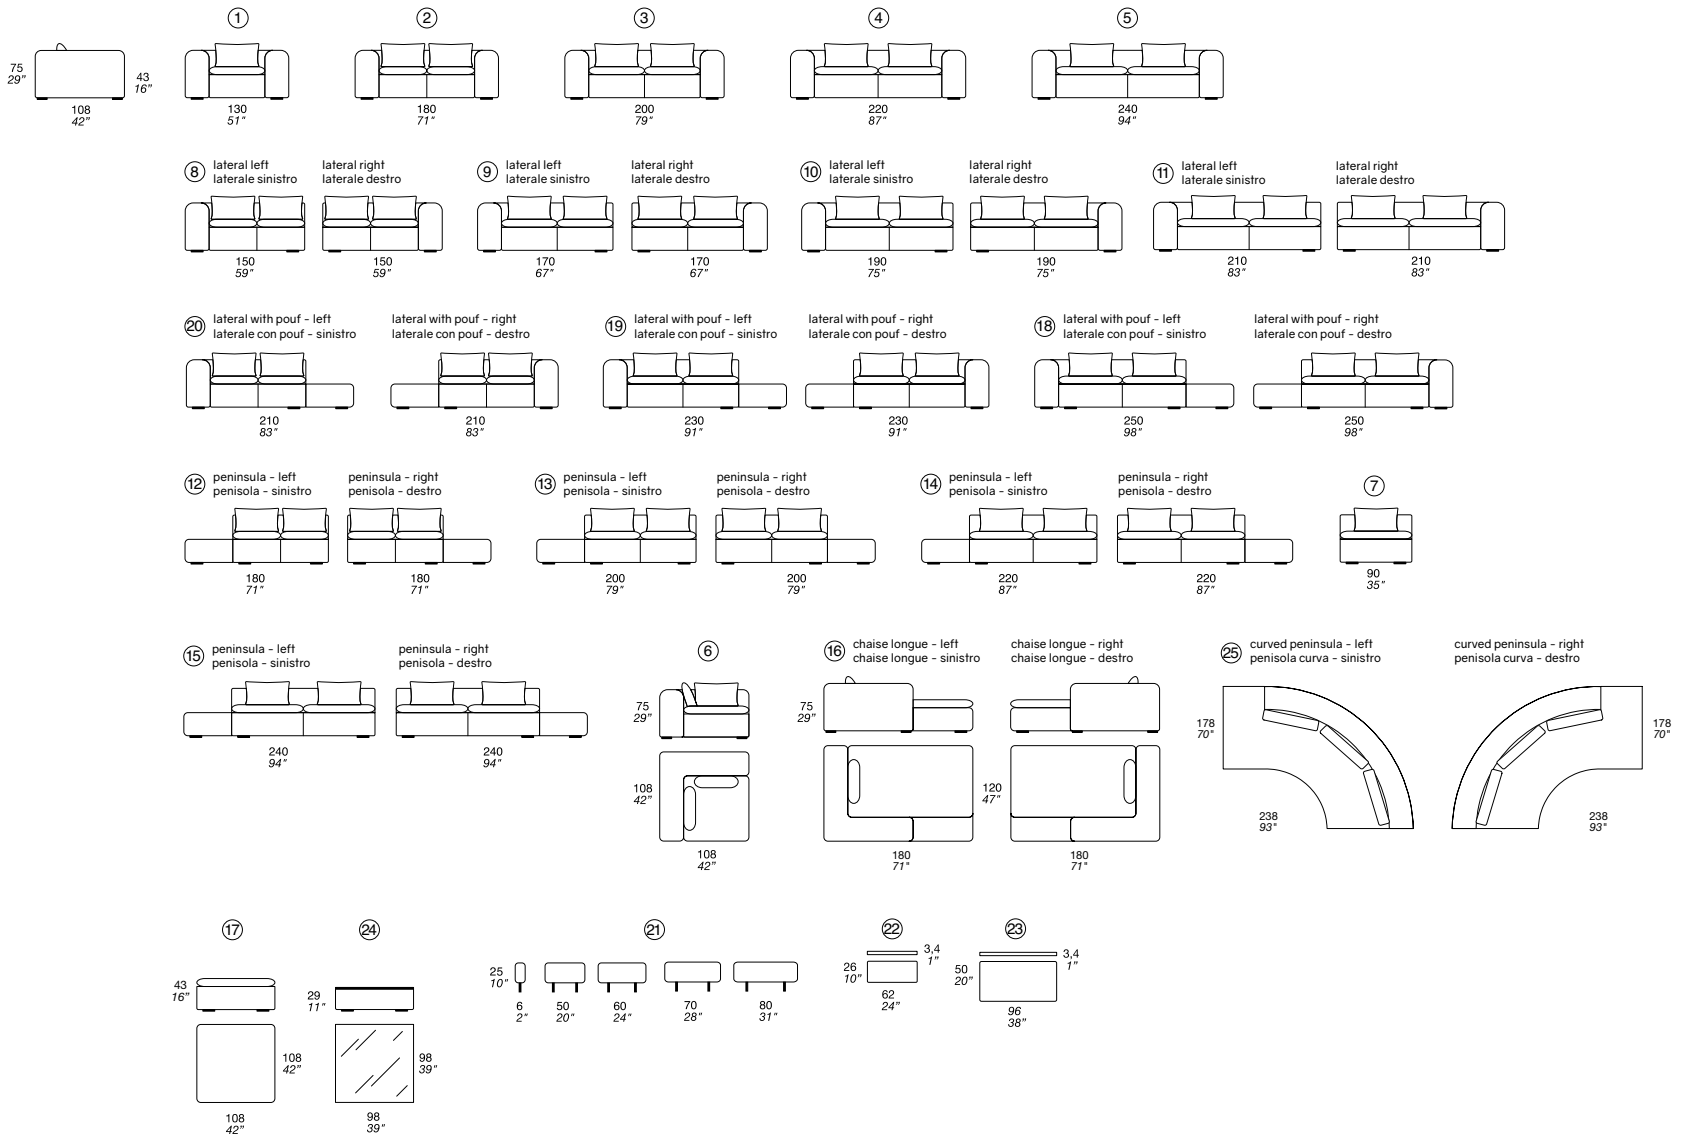

_ SHARPEI

design Fabrizio Ballardini

TECHNICAL DATA

- Frame in fir wood and plywood
- Seat suspension with elastic belts width 12 cm (4,7")
- Seat cushions filling in washed and sterilized goose and duck feather, synthetic fiber and insert in polyurethane 35 Kg/m3 density
- Back cushions in washed and sterilized goose and duck feather, synthetic fibers
- Armrest width 30 cm (11,8")
- Seat height 43 cm (16,9")
- Seat depth 57 cm (22,4")
- Feet 3,5 cm (1,3") high
- **All fabric covers are completely removable; in leather only seat and back cushion covers are removable**

DATI TECNICI

- Struttura in legno di abete e multistrato
- Molleggio seduta con cinghie elastiche larghezza 12 cm
- Imbottitura seduta in piuma d'oca e anatra, lavata e sterilizzata, e fibre sintetiche con inserto in poliuretano densità 35 Kg/m3
- Imbottitura schienale in piuma d'oca e anatra, lavata e sterilizzata, e fibre sintetiche
- Larghezza braccio 30 cm
- Altezza seduta 43 cm
- Profondità seduta 57 cm
- Piede altezza 3,5 cm
- **Rivestimento completamente sfoderabile in tessuto, parzialmente in pelle, solo cuscini seduta e schienale**

_ SHARPEI deep

design Fabrizio Ballardini

TECHNICAL DATA

- Frame in fir wood and plywood
- Seat suspension with elastic belts width 12 cm (4,7")
- Seat cushions filling in washed and sterilized goose and duck feather, synthetic fiber and insert in polyurethane 35 Kg/m3 density
- Back cushions in washed and sterilized goose and duck feather, synthetic fibers
- Armrest width 30 cm (11,8")
- Seat height 43 cm (16,9")
- Seat depth 57 cm (22,4")
- Feet 3,5 cm (1,3") high
- **All fabric covers are completely removable; in leather only seat and back cushion covers are removable**