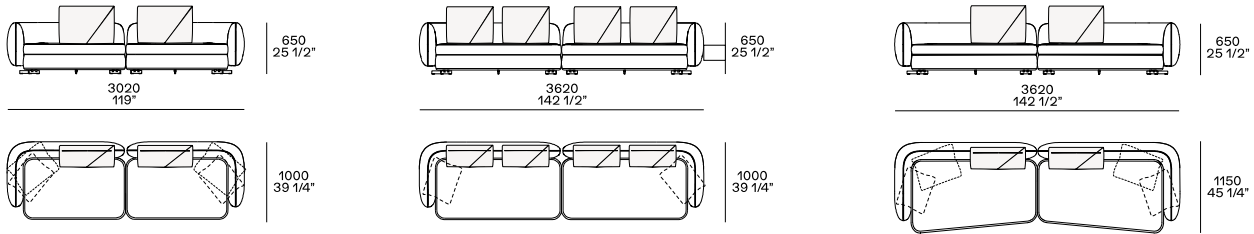

DESCRIPTION

Typology	Modular sofa
Structure	Wood and by-products
Backrest	Moulded flexible polyurethane
Seat cushion	Multi-density polyurethane
Pre-cover	White cotton and feather
Final cover	Removable cover in fabric or leather
Feet	Adjustable in painted metal
Backrest cushions	Expanded polyurethane and feather
Headrest cushions	Textured and feather
Optional cushions	Textured and feather

DIMENSIONS

Modular components

Sofas

Sofa

Boomerang sofa lh-rh

Freestanding components

Freestanding elements lh-rh

Chaise longue lh-rh

Image not found or type unknown

Pouf

Components

Lh-rh end unit

Peninsula end unit lh-rh

Inclined end unit lh-rh

Inclined peninsula corner unit lh-rh

Central unit

End or central coffee table inserted between two elements only with seat depth 31" and sofa depth 39 1/4".

FEET FINISHES

Metal parts

Metal parts

FINAL COVER FINISHES

Fabric

Atlanta

Caleo