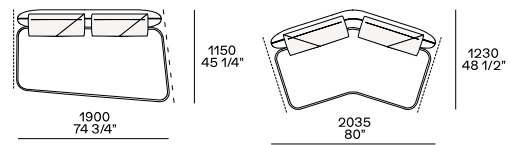

DIMENSIONS

Modular components

Sofas

Sofa

Boomerang sofa lh-rh

Freestanding components

Freestanding elements lh-rh

Chaise longue lh-rh

Image not found or type unknown

Pouf

Components

Lh-rh end unit

Peninsula end unit lh-rh

Inclined end unit lh-rh

Inclined peninsula corner unit lh-rh

Central unit

Angled central unit lh-rh

Corner lh-rh

Angled corner unit lh-rh

Peninsula lh-rh

Only if combined with the inclined end unit 2110 on the front and with the inclined central unit 1900

Peninsula corner unit lh-rh

Angled peninsula corner unit lh-rh

Chaise longue lh-rh

Angled chaise longue lh-rh

Coffee table

To be inserted between two units

Cushions

Optional cushions

Optional headrest cushions