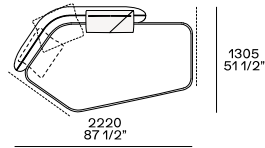

Image not found or type unknown

Pouf

Components

Lh-rh end unit

Peninsula end unit lh-rh

Inclined end unit lh-rh

Inclined peninsula corner unit lh-rh

Central unit

Angled central unit lh-rh

Corner lh-rh

Angled corner unit lh-rh

Peninsula lh-rh

Only if combined with the inclined end unit 2110 on the front and with the inclined central unit 1900

Peninsula corner unit lh-rh

Angled peninsula corner unit lh-rh

Chaise longue lh-rh

Angled chaise longue lh-rh

Coffee table

To be inserted between two units

Cushions

Optional cushions

Optional headrest cushions

End or central coffee table inserted between two elements only with seat depth 31" and sofa depth 39 1/4".

FEET FINISHES

Metal parts

Metal parts

FINAL COVER FINISHES

Fabric

Atlanta

Caleo