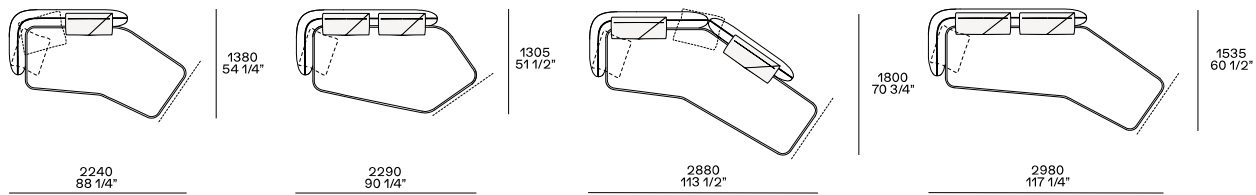

DIMENSIONS

Modular components

Sofas

Sofa

Boomerang sofa lh-rh

Freestanding components

Freestanding elements lh-rh

Chaise longue lh-rh

Image not found or type unknown

Pouf

Components

Lh-rh end unit

Peninsula end unit lh-rh

Inclined end unit lh-rh

Inclined peninsula corner unit lh-rh

Central unit

Angled central unit lh-rh

Corner lh-rh

Angled corner unit lh-rh

Peninsula lh-rh

Only if combined with the inclined end unit 2110 on the front and with the inclined central unit 1900

Peninsula corner unit lh-rh

Angled peninsula corner unit lh-rh

Chaise longue lh-rh

Angled chaise longue lh-rh

Coffee table

To be inserted between two units

Cushions

Optional cushions

Optional headrest cushions