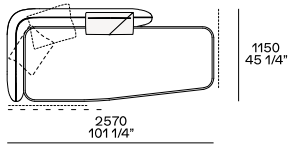

Image not found or type unknown

Pouf

Components

Lh-rh end unit

Peninsula end unit lh-rh

Inclined end unit lh-rh

Inclined peninsula corner unit lh-rh

Central unit

Angled central unit lh-rh

Corner lh-rh

Angled corner unit lh-rh

Peninsula lh-rh

Only if combined with the inclined end unit 2110 on the front and with the inclined central unit 1900

Peninsula corner unit lh-rh

Angled peninsula corner unit lh-rh

Chaise longue lh-rh

Angled chaise longue lh-rh

Coffee table

To be inserted between two units

Cushions

Optional cushions

Optional headrest cushions

End or central coffee table inserted between two elements only with seat depth 31" and sofa depth 39 1/4".

FEET FINISHES

Metal parts

Metal parts

FINAL COVER FINISHES

Fabric

Atlanta

Caleo