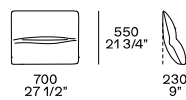

Angled central unit lh-rh

Corner lh-rh

Angled corner unit lh-rh

Peninsula lh-rh

Only if combined with the inclined end unit 2110 on the front and with the inclined central unit 1900

Peninsula corner unit lh-rh

Angled peninsula corner unit lh-rh

Chaise longue lh-rh

Angled chaise longue lh-rh

Coffee table

To be inserted between two units

Cushions

Optional cushions

Optional headrest cushions

End or central coffee table inserted between two elements only with seat depth 31" and sofa depth 39 1/4".

FEET FINISHES

Metal parts

Metal parts

FINAL COVER FINISHES

Fabric

Atlanta

Caleo