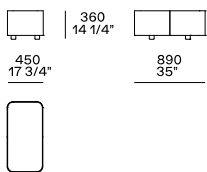

Angled central unit lh-rh

Corner lh-rh

Angled corner unit lh-rh

Peninsula lh-rh

Only if combined with the inclined end unit 2110 on the front and with the inclined central unit 1900

Peninsula corner unit lh-rh

Angled peninsula corner unit lh-rh

Chaise longue lh-rh

Angled chaise longue lh-rh

Coffee table

To be inserted between two units

Cushions

Optional cushions

Optional headrest cushions

End or central coffee table inserted between two elements only with seat depth 31" and sofa depth 39 1/4".

FEET FINISHES

Metal parts

Metal parts

FINAL COVER FINISHES

Fabric

Atlanta

Caleo