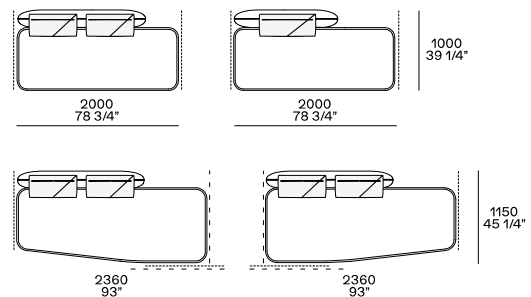

Image not found or type unknown

Pouf

Components

Lh-rh end unit

Peninsula end unit lh-rh

Inclined end unit lh-rh

Inclined peninsula corner unit lh-rh

Central unit

Angled central unit lh-rh

Corner lh-rh

Angled corner unit lh-rh

Peninsula lh-rh

Only if combined with the inclined end unit 2110 on the front and with the inclined central unit 1900

Peninsula corner unit lh-rh

Angled peninsula corner unit lh-rh

Chaise longue lh-rh

Angled chaise longue lh-rh

Coffee table

To be inserted between two units

Cushions

Optional cushions

Optional headrest cushions

End or central coffee table inserted between two elements only with seat depth 31" and sofa depth 39 1/4".

FEET FINISHES

Metal parts

Metal parts

FINAL COVER FINISHES

Fabric

Atlanta

Caleo