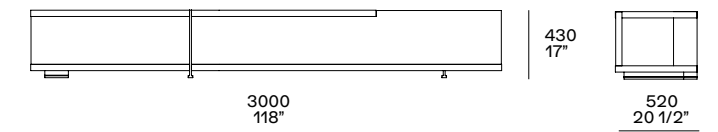

Madie con vani a giorno attrezzabili Sideboards with open compartments to be accessorised

Contenitori Storage units

Anta a ribalta con ripiano interno o cassetto con vassoio estraibile.
Flap door with inner shelf or drawer with extractable tray.

Contenitore a giorno.
Open storage unit.

Madie con vani a giorno attrezzabili sx Sideboards with open compartments to be accessorised left

Madie con vani a giorno attrezzabili dx Sideboards with open compartments to be accessorised right