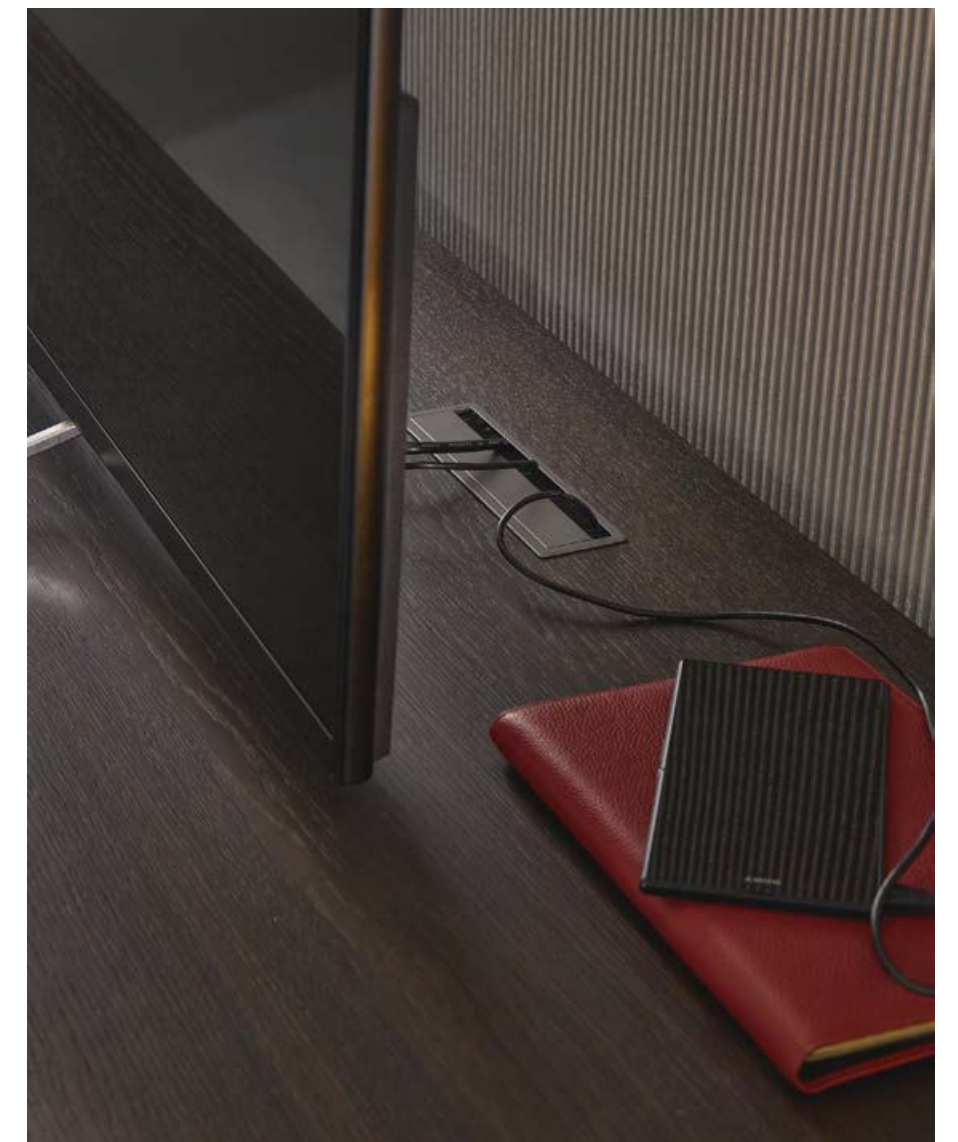

A sinistra: madia Bristol in rovere spessart, inserti e piedini in brown nickel opaco, vani a giorno e contenitori laccato opaco piombo. Divano Bristol in tessuto sfoderabile Rabat 412 cemento e cuscino in velluto Persia 1403 ocra, tavolini retrodivano Bristol in rovere spessart. Sotto: dettaglio top madia Bristol attrezzato con canalina passacavi.

Left: Bristol sideboard in spessart oak, inlays and feet in mat brown nickel, piombo mat lacquered open compartments and storage units. Bristol sofa in removable fabric Rabat 412 cemento and cushion in velvet Persia 1403 ocra, Bristol small tables to the back of the sofa in spessart oak. Below: close up of the top of Bristol sideboard arranged with cable passage.