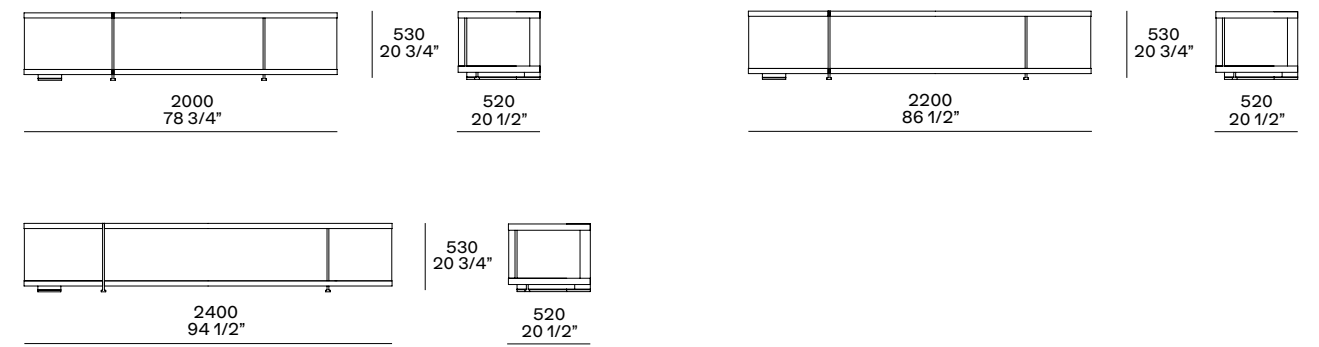

BRISTOL SYSTEM

Design Jean-Marie Massaud, 2014

Serie di madie disponibili in due altezze e attrezzabili con una serie di contenitori. Struttura esterna e interna in laccato opaco colori, laccato lucido colori, rovere spessart o olmo nero. Disponibili anche con struttura esterna in rovere spessart o olmo nero e interno struttura in laccato lucido colori. Inserti e piedini in alluminio verniciato brown nickel opaco o lucido. Contenitori in laccato opaco colori, rovere spessart o olmo nero. Le madie possono essere predisposte con tappi o canaline passacavi e ripetitore di telecomandi inseribile nei contenitori con anta a ribalta.

Series of sideboards available in two heights accessorized with several storage units. Outer and inner structure available in mat lacquered colours, glossy lacquered colours, spessart oak or black elm. Available also with outer structure in spessart oak or black elm and inner structure in glossy lacquered colours. Inlays and feet in mat or glossy brown nickel painted aluminium. Storage units available in mat lacquered colours, spessart oak or black elm. The sideboards can be arranged with cable passage and relay for remote controls to be mounted in the storage units with flap door.

Madie con vani a giorno attrezzabili Sideboards with open compartments to be accessorised

Contenitori Storage units

Anta a ribalta con ripiano interno o cassetto con vassoio estraibile.
Flap door with inner shelf or drawer with extractable tray.

Contenitore a giorno.
Open storage unit.

Madie con vani a giorno attrezzabili sx Sideboards with open compartments to be accessorised left

Madie con vani a giorno attrezzabili dx Sideboards with open compartments to be accessorised right

Madie con vani a giorno attrezzabili Sideboards with open compartments to be accessorised

Contenitori Storage units

Anta a ribalta o cassetto.
Flap door or drawer.

Anta a ribalta o cassetto.
Flap door or drawer.