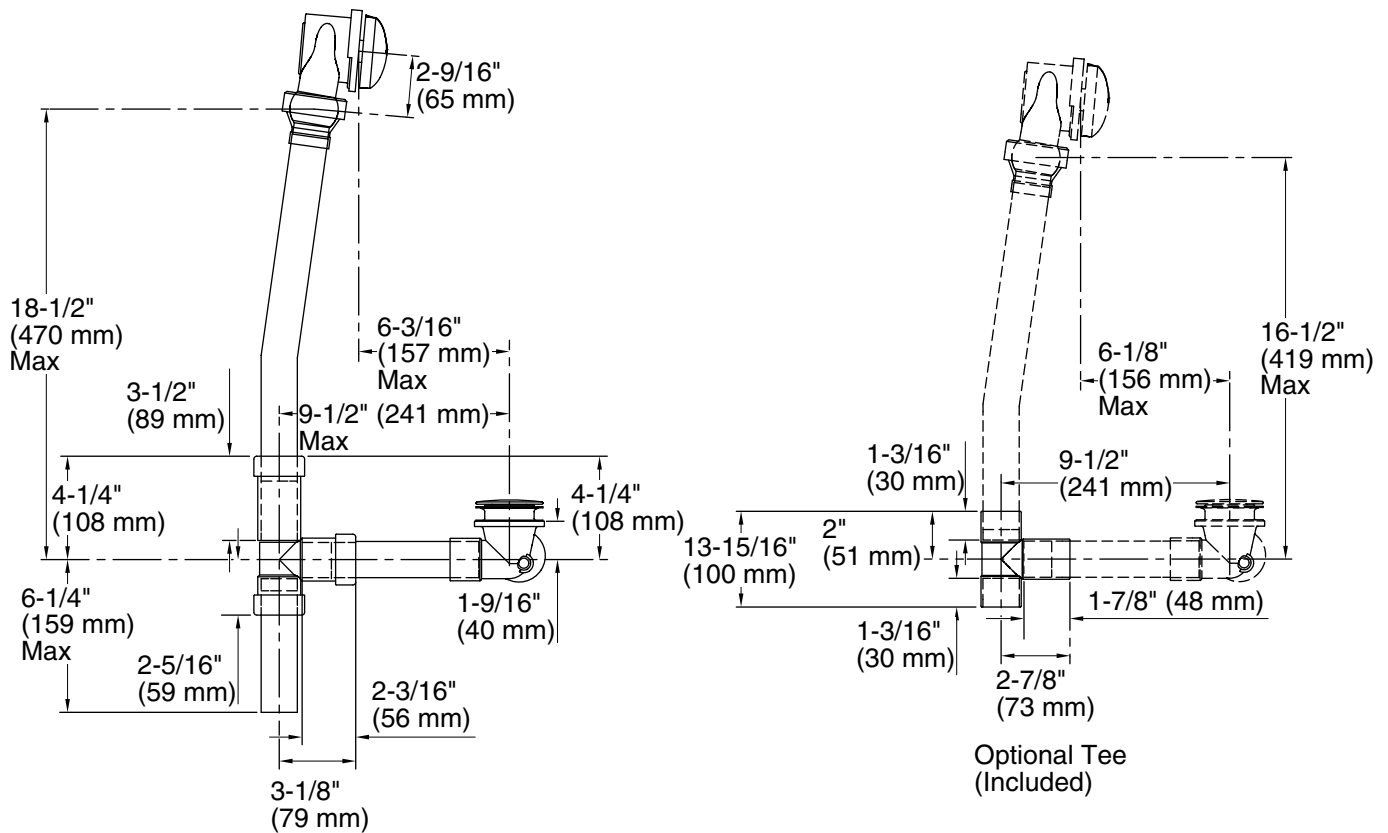

### FEATURES

- For use with the P50047 Perfect bath
- Solid brass drain tubes/assembly
- Allows multiple installation methods (through the floor, along the floor, compression joint, solder joint)
- Both the compression fit tee fitting and the solder joint tee fitting are included in the box

### SPECIFIED MODEL

Model	Description	Finishes		
P21587-00	Perfect Small Rectangular Bath Cable Drain Assembly	<input type="checkbox"/> NA		
P21582-00	Perfect Cable Drain Trim Kit	<input type="checkbox"/> CP Polished Chrome	<input type="checkbox"/> AD Nickel Silver	<input type="checkbox"/> AG Brushed Nickel
		<input type="checkbox"/> LB Bronze	<input type="checkbox"/> GN Gunmetal	<input type="checkbox"/> BV Brushed Bronze
		<input type="checkbox"/> ULB Unlacquered Brass	<input type="checkbox"/> BL Matte Black	