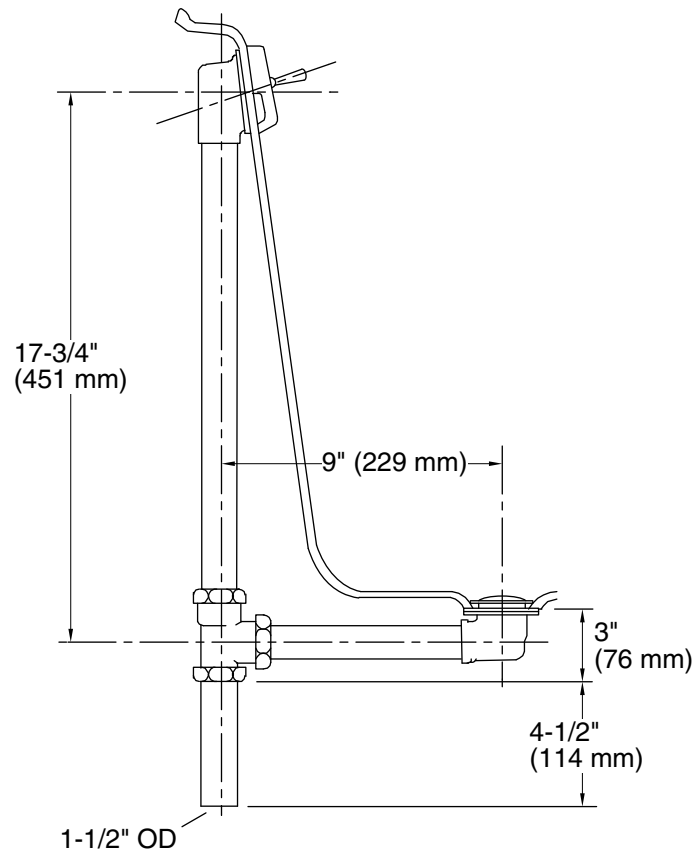

### FEATURES

- Solid brass construction for durability and reliability
- Complements Circe bathtub

P21572

Used with P50202

### SPECIFIED MODEL

Model	Description	Finishes			
P21572-00	Circe Waste and Overflow	<input type="checkbox"/> CP Polished Chrome	<input type="checkbox"/> AD Nickel Silver	<input type="checkbox"/> AG Brushed Nickel	<input type="checkbox"/> BZ Antique Bronze