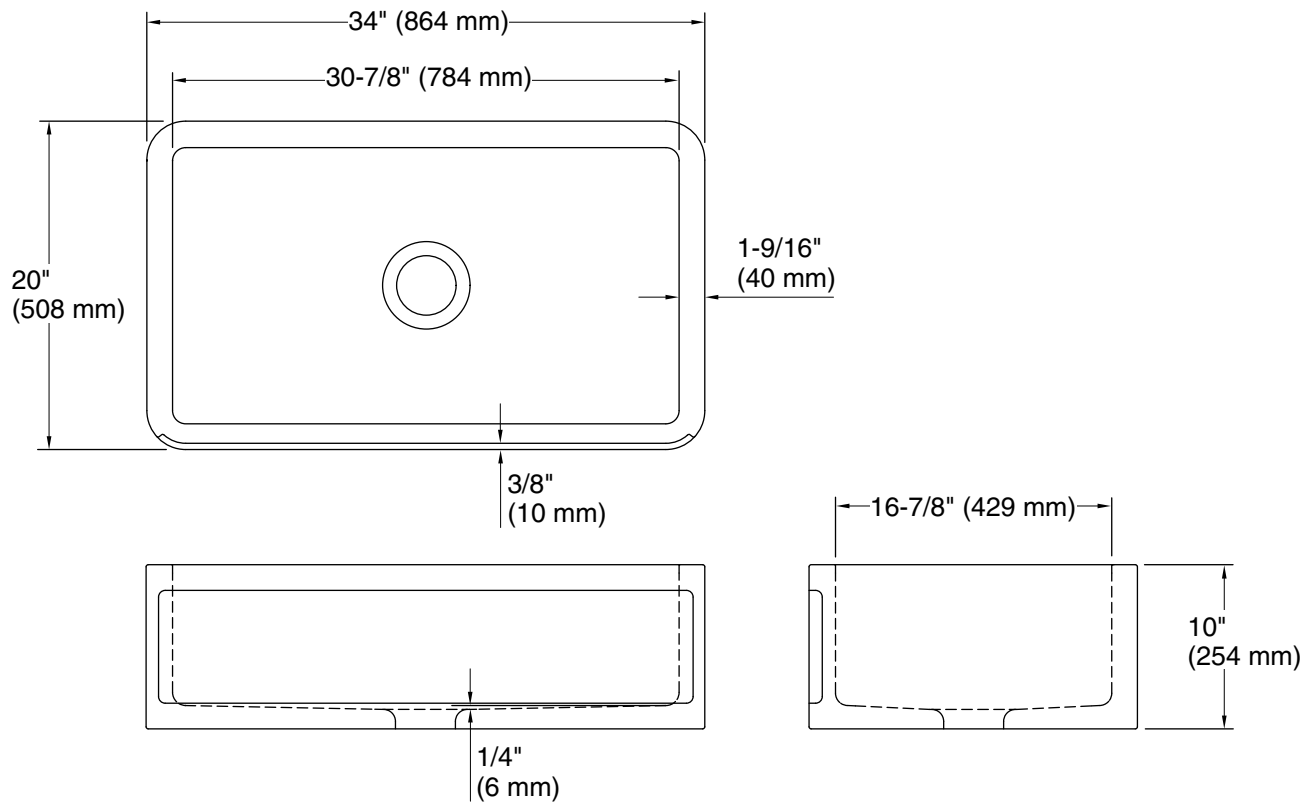

FEATURES

L20303

- Solid stone
- Hand carved apron front
- Generous extra-deep single basin
- Honed matte finish
- Coordinates with the For Town collection

PRODUCT INFORMATION	
Fixture*:	
Basin Area	16-7/8" (429 mm) x 30-7/8" (784 mm)
Water Depth	9-1/4" (235 mm)
Drain	Ø 3-5/8" (92 mm)
*Approximate measurements for comparison only.	

ROUGHING-IN NOTES
All dimensions are nominal.

SPECIFIED MODEL			
Model	Description	Finishes	
L20303-00	For Town Kitchen Sink	<input type="checkbox"/> PZ Bleu de Chine	<input type="checkbox"/> WC White Carrara
Optional Accessory			
P34000-00	Duostrainer® Sink Strainer with Tailpiece	<input type="checkbox"/> CP Polished Chrome	<input type="checkbox"/> AD Nickel Silver <input type="checkbox"/> AG Brushed Nickel