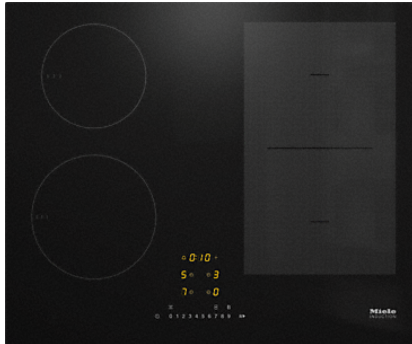

KM 7464 FL

Induction hob with onset controls
with PowerFlex cooking area for maximum power output

User convenience	
Networking with Miele@home	•
Automatic function Con@ctivity 3.0	•
Display colour	Yellow
Permanent pan recognition	•
Pan and pan size recognition	•
Stop & Go function	•
Recall function	•
Minute minder	•
Safety switch-off	•
Auto heat-up	•
Keeping warm	•
Individual setting options (e.g. buzzers)	•
Efficiency and sustainability	
Power rating in off mode in W	0.5
Power rating in standby mode in W	1.0
Power rating in networked standby in W	2.0
Time until automatic switch to off mode in min	20
Time until automatic switch to standby in min	20
Time until automatic switch to networked standby in min	20
Cleaning convenience	
Easy to clean ceramic glass	•
Safety	
Safety switch-off	•
Lock function	•
System lock	•
Integrated cooling fan	•
Overheating protection	•
Residual heat indicator	•
Technical data	
Dimensions in mm (width)	620
Dimensions in mm (height)	51
Casing height incl. connection box in mm	51
Dimensions in mm (depth)	520
Cutout dimensions in mm (width) with surface-mounted installation	600
Cutout dimensions in mm (depth) with surface-mounted installation	500
Internal cutout dimensions in mm (width) with flush installation	600
Internal cutout dimensions in mm (depth) with flush installation	500
External cutout dimensions in mm (width) with flush installation	624
External cutout dimensions in mm (depth) with flush installation	524
Weight in kg	11
Total rated load in kW	7.3
Voltage in V	230
Connection cable length in m	1.4
Standard accessories	
Mains cable	•