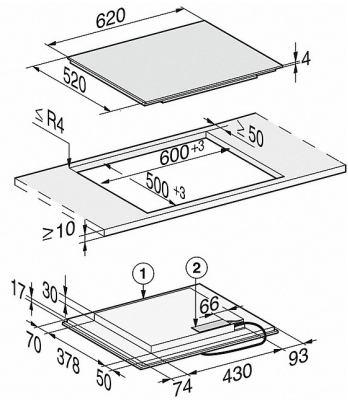

KM 7464 FL

Induction hob with onset controls  
with PowerFlex cooking area for maximum power output

<b>User convenience</b>	
Networking with Miele@home	•
Automatic function Con@ctivity 3.0	•
Display colour	Yellow
Permanent pan recognition	•
Pan and pan size recognition	•
Stop & Go function	•
Recall function	•
Minute minder	•
Safety switch-off	•
Auto heat-up	•
Keeping warm	•
Individual setting options (e.g. buzzers)	•
<b>Efficiency and sustainability</b>	
Power rating in off mode in W	0.5
Power rating in standby mode in W	1.0
Power rating in networked standby in W	2.0
Time until automatic switch to off mode in min	20
Time until automatic switch to standby in min	20
Time until automatic switch to networked standby in min	20
<b>Cleaning convenience</b>	
Easy to clean ceramic glass	•
<b>Safety</b>	
Safety switch-off	•
Lock function	•
System lock	•
Integrated cooling fan	•
Overheating protection	•
Residual heat indicator	•
<b>Technical data</b>	
Dimensions in mm (width)	620
Dimensions in mm (height)	51
Casing height incl. connection box in mm	51
Dimensions in mm (depth)	520
Cutout dimensions in mm (width) with surface-mounted installation	600
Cutout dimensions in mm (depth) with surface-mounted installation	500
Internal cutout dimensions in mm (width) with flush installation	600
Internal cutout dimensions in mm (depth) with flush installation	500
External cutout dimensions in mm (width) with flush installation	624
External cutout dimensions in mm (depth) with flush installation	524
Weight in kg	11
Total rated load in kW	7.3
Voltage in V	230
Connection cable length in m	1.4
<b>Standard accessories</b>	
Mains cable	•

## KM 7464 FL

Induction hob with onset controls  
with PowerFlex cooking area for maximum power output

KM 7464 FL, KM 7465 FL (installation drawings)

1) Front, 2) Mains connection box with mains connection cable, L = 1440 mm, 3) Stepped cut-out natural stone worktop, 4) Wood support 12 mm (not supplied)