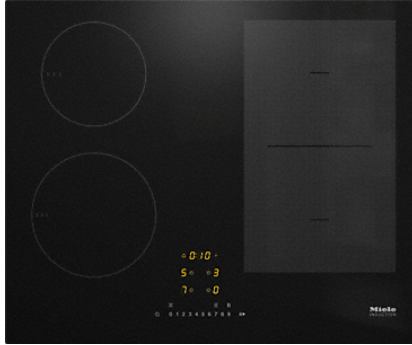

KM 7464 FL

Induction hob with onset controls  
with PowerFlex cooking area for maximum power output

- Quick selection via numerical keybank – ComfortSelect
- 4 cooking zones incl. 1 high-power PowerFlex cooking area
- A width of 620mm for surface-mounted or flush-fit installation
- Shortest heating-up times - TwinBooster
- Communication with the hood - automatic function Con@ctivity

EAN: 4002516149255 / material number: 11144030

<b>Heating type</b>	
Heating type	Induction
<b>Construction type</b>	
Independent of cooker	•
<b>Design</b>	
Elegant glass ceramic surface	•
Ceramic surface colour	Black
Flush-fit installation	•
Surface-mounted installation	•
<b>Cooking zone details</b>	
Number of cooking zones	4
Number of cooking areas	1
Maximum number of pans	4
<b>PowerFlex cooking zone</b>	
No.	2
Size in mm	Ø 150 – 230
Max. rating in W	2100
Max. Booster power rating in W	3000
Max. TwinBooster power rating in W	3650
<b>Cooking zone</b>	
Position	front left
Type	Dual-circuit ring
Size in mm	Ø 140-190
Max. rating in W	1850
Max. Booster power rating in W	2500
Max. TwinBooster power rating in W	3000
Position	rear left
Type	Dual-circuit ring
Size in mm	Ø 100-160
Max. rating in W	1400
Max. Booster power rating in W	1700
Max. TwinBooster power rating in W	2200
Position	right
Type	PowerFlex bridge
Size in mm	230x390
Max. rating in W	3400
Max. Booster power rating in W	4800
Max. TwinBooster power rating in W	7300