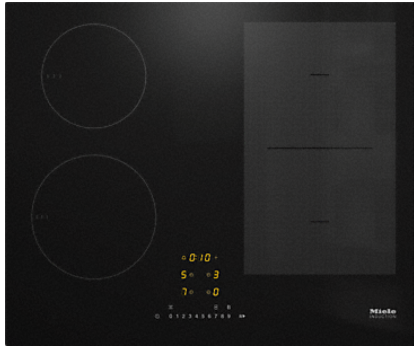

KM 7464 FL

Induction hob with onset controls  
with PowerFlex cooking area for maximum power output

<b>User convenience</b>	
Networking with Miele@home	•
Automatic function Con@ctivity 3.0	•
Display colour	Yellow
Permanent pan recognition	•
Pan and pan size recognition	•
Stop & Go function	•
Recall function	•
Minute minder	•
Safety switch-off	•
Auto heat-up	•
Keeping warm	•
Individual setting options (e.g. buzzers)	•
<b>Efficiency and sustainability</b>	
Power rating in off mode in W	0.5
Power rating in standby mode in W	1.0
Power rating in networked standby in W	2.0
Time until automatic switch to off mode in min	20
Time until automatic switch to standby in min	20
Time until automatic switch to networked standby in min	20
<b>Cleaning convenience</b>	
Easy to clean ceramic glass	•
<b>Safety</b>	
Safety switch-off	•
Lock function	•
System lock	•
Integrated cooling fan	•
Overheating protection	•
Residual heat indicator	•
<b>Technical data</b>	
Dimensions in mm (width)	620
Dimensions in mm (height)	51
Casing height incl. connection box in mm	51
Dimensions in mm (depth)	520
Cutout dimensions in mm (width) with surface-mounted installation	600
Cutout dimensions in mm (depth) with surface-mounted installation	500
Internal cutout dimensions in mm (width) with flush installation	600
Internal cutout dimensions in mm (depth) with flush installation	500
External cutout dimensions in mm (width) with flush installation	624
External cutout dimensions in mm (depth) with flush installation	524
Weight in kg	11
Total rated load in kW	7.3
Voltage in V	230
Connection cable length in m	1.4
<b>Standard accessories</b>	
Mains cable	•

## KM 7464 FL

Induction hob with onset controls  
with PowerFlex cooking area for maximum power output

KM 7464 FL, KM 7465 FL (installation drawings)

1) Front, 2) Mains connection box with mains connection cable, L = 1440 mm, 3) Stepped cut-out natural stone worktop, 4) Wood support 12 mm (not supplied)