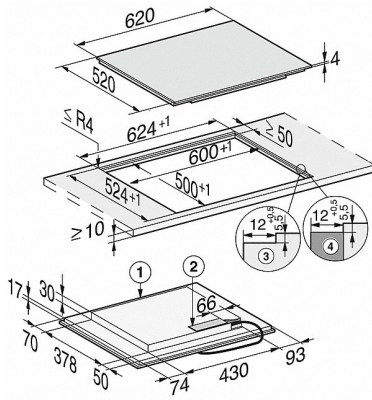

KM 7464 FL

Induction hob with onset controls  
with PowerFlex cooking area for maximum power output

<b>User convenience</b>	
Networking with Miele@home	•
Automatic function Con@ctivity 3.0	•
Display colour	Yellow
Permanent pan recognition	•
Pan and pan size recognition	•
Stop & Go function	•
Recall function	•
Minute minder	•
Safety switch-off	•
Auto heat-up	•
Keeping warm	•
Individual setting options (e.g. buzzers)	•
<b>Efficiency and sustainability</b>	
Power rating in off mode in W	0.5
Power rating in standby mode in W	1.0
Power rating in networked standby in W	2.0
Time until automatic switch to off mode in min	20
Time until automatic switch to standby in min	20
Time until automatic switch to networked standby in min	20
<b>Cleaning convenience</b>	
Easy to clean ceramic glass	•
<b>Safety</b>	
Safety switch-off	•
Lock function	•
System lock	•
Integrated cooling fan	•
Overheating protection	•
Residual heat indicator	•
<b>Technical data</b>	
Dimensions in mm (width)	620
Dimensions in mm (height)	51
Casing height incl. connection box in mm	51
Dimensions in mm (depth)	520
Cutout dimensions in mm (width) with surface-mounted installation	600
Cutout dimensions in mm (depth) with surface-mounted installation	500
Internal cutout dimensions in mm (width) with flush installation	600
Internal cutout dimensions in mm (depth) with flush installation	500
External cutout dimensions in mm (width) with flush installation	624
External cutout dimensions in mm (depth) with flush installation	524
Weight in kg	11
Total rated load in kW	7.3
Voltage in V	230
Connection cable length in m	1.4
<b>Standard accessories</b>	
Mains cable	•

## KM 7464 FL

Induction hob with onset controls  
with PowerFlex cooking area for maximum power output

KM 7464 FL, KM 7465 FL (installation drawings)

1) Front, 2) Mains connection box with mains connection cable, L = 1440 mm, 3) Stepped cut-out natural stone worktop, 4) Wood support 12 mm (not supplied)