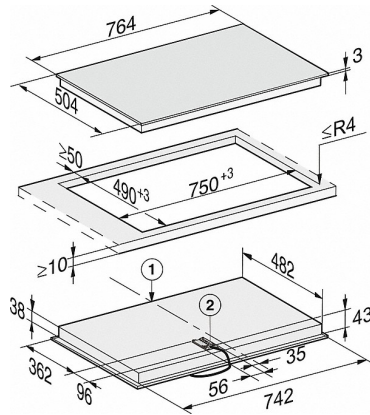

<b>Technical data</b>	
Dimensions in mm (width)	764
Dimensions in mm (height)	43
Dimensions in mm (depth)	504
Cutout dimensions in mm (width) with surface-mounted installation	750
Cutout dimensions in mm (depth) with surface-mounted installation	490
Weight in kg	10
Total rated load in kW	7.6
Voltage in V	230
Connection cable length in m	1.4
<b>Standard accessories</b>	
Razor-blade scraper	•
Mains cable	•

KM 6522 FR

Electric hob with onset controls  
with 1 extended zone and 1 Vario zone at an attractive entry level price.

KM 6522 FR, KM 6542 FR (Installation drawing)

- 1) Front
- 2) Mains connection box. Mains connection cable L = 1440 mm, built-in height = 43 mm