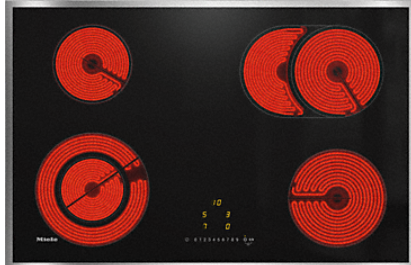

KM 6522 FR

Electric hob with onset controls  
with 1 extended zone and 1 Vario zone at an attractive entry level price.

- Easy operation – EasySelect
- Attractive design - 764mm wide with all-round frame
- Very versatile - 4 cooking zones with 1 extended and 1 Vario zone
- Convenient - Auto heat-up for every cooking zone
- Safe - three level residual heat indicator for every cooking zone

EAN: 4002516074632 / material number: 10889630

<b>Heating type</b>	
Heating type	Electrical
<b>Construction type</b>	
Independent of cooker	•
<b>Design</b>	
Elegant glass ceramic surface	•
Ceramic surface colour	Black
Stainless-steel frame	•
Surface-mounted installation	•
<b>Cooking zone details</b>	
Number of cooking zones	4
<b>Cooking zone</b>	
Position	front left
Type	Dual-circuit ring
Size in mm	Ø 120 / Ø 210
Max. rating in W	750/2200
Position	rear left
Type	Single-circuit ring
Size in mm	Ø 145
Max. rating in W	1200
Position	rear right
Type	Casserole area
Size in mm	170 mm Ø / 265 mm
Max. rating in W	1500/2400
Position	front right
Type	Single-circuit ring
Size in mm	Ø 180
Max. rating in W	1800
<b>User convenience</b>	
Display colour	Yellow
Stop & Go function	•
Recall function	•
Extended cooking zone	•
Minute minder	•
Safety switch-off	•
Auto heat-up	•
Individual setting options (e.g. buzzers)	•
<b>Efficiency and sustainability</b>	
Residual heat utilisation	•
<b>Cleaning convenience</b>	
Easy to clean ceramic glass	•
<b>Safety</b>	
Safety switch-off	•
Lock function	•
System lock	•
Overheating protection	•
Residual heat indicator	•

more information:  
<http://www.miele.co.uk/domestic>

For further information please see next page...

KM 6522 FR

Electric hob with onset controls  
with 1 extended zone and 1 Vario zone at an attractive entry level price.