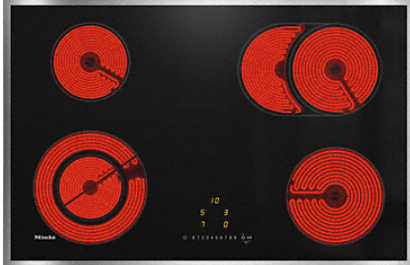

KM 6522 FR

Electric hob with onset controls  
with 1 extended zone and 1 Vario zone at an attractive entry level price.

- Easy operation – EasySelect
- Attractive design - 764mm wide with all-round frame
- Very versatile - 4 cooking zones with 1 extended and 1 Vario zone
- Convenient - Auto heat-up for every cooking zone
- Safe - three level residual heat indicator for every cooking zone

EAN: 4002516074632 / material number: 10889630

<b>Heating type</b>	
Heating type	Electrical
<b>Construction type</b>	
Independent of cooker	•
<b>Design</b>	
Elegant glass ceramic surface	•
Ceramic surface colour	Black
Stainless-steel frame	•
Surface-mounted installation	•
<b>Cooking zone details</b>	
Number of cooking zones	4
<b>Cooking zone</b>	
Position	front left
Type	Dual-circuit ring
Size in mm	Ø 120 / Ø 210
Max. rating in W	750/2200
Position	rear left
Type	Single-circuit ring
Size in mm	Ø 145
Max. rating in W	1200
Position	rear right
Type	Casserole area
Size in mm	170 mm Ø / 265 mm
Max. rating in W	1500/2400
Position	front right
Type	Single-circuit ring
Size in mm	Ø 180
Max. rating in W	1800
<b>User convenience</b>	
Display colour	Yellow
Stop & Go function	•
Recall function	•
Extended cooking zone	•
Minute minder	•
Safety switch-off	•
Auto heat-up	•
Individual setting options (e.g. buzzers)	•
<b>Efficiency and sustainability</b>	
Residual heat utilisation	•
<b>Cleaning convenience</b>	
Easy to clean ceramic glass	•
<b>Safety</b>	
Safety switch-off	•
Lock function	•
System lock	•
Overheating protection	•
Residual heat indicator	•

more information:  
<http://www.miele.co.uk/domestic>

For further information please see next page...

KM 6522 FR

Electric hob with onset controls  
with 1 extended zone and 1 Vario zone at an attractive entry level price.