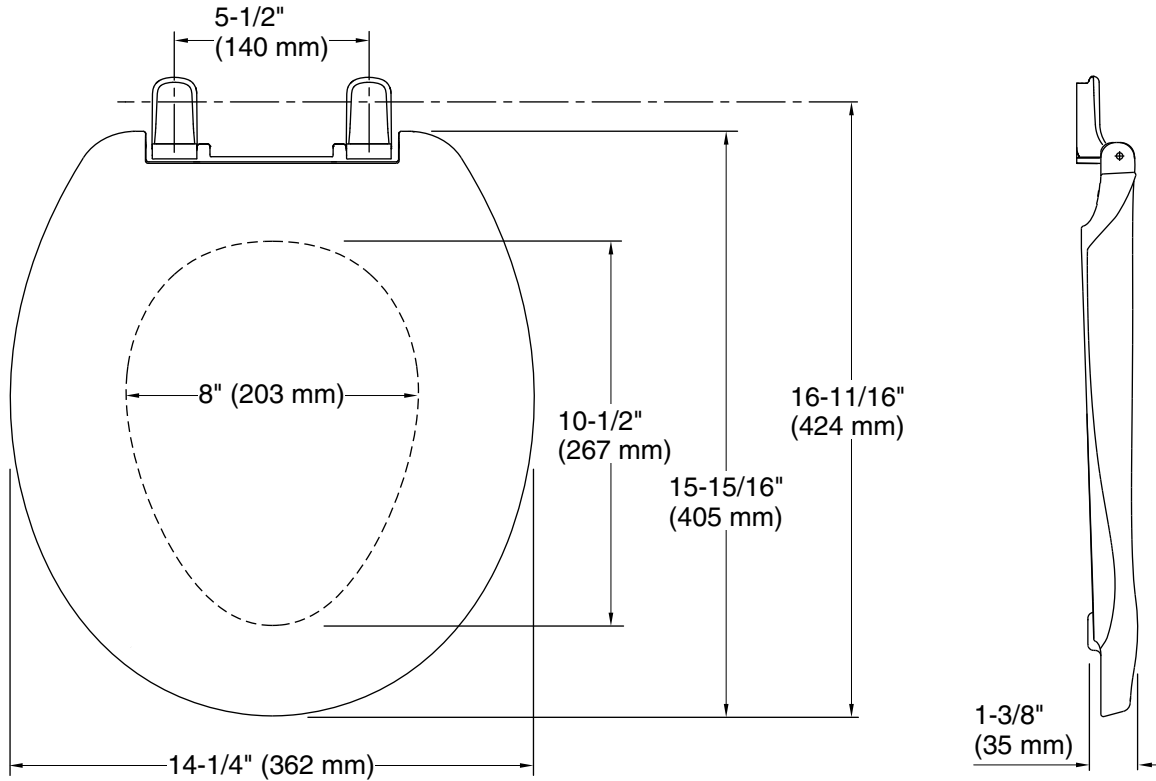

### Technical Information

All product dimensions are nominal.

Seat shape type: Round-front  
Seat front type: Closed-front  
Seat-mounting holes: 5-1/2" (140 mm)