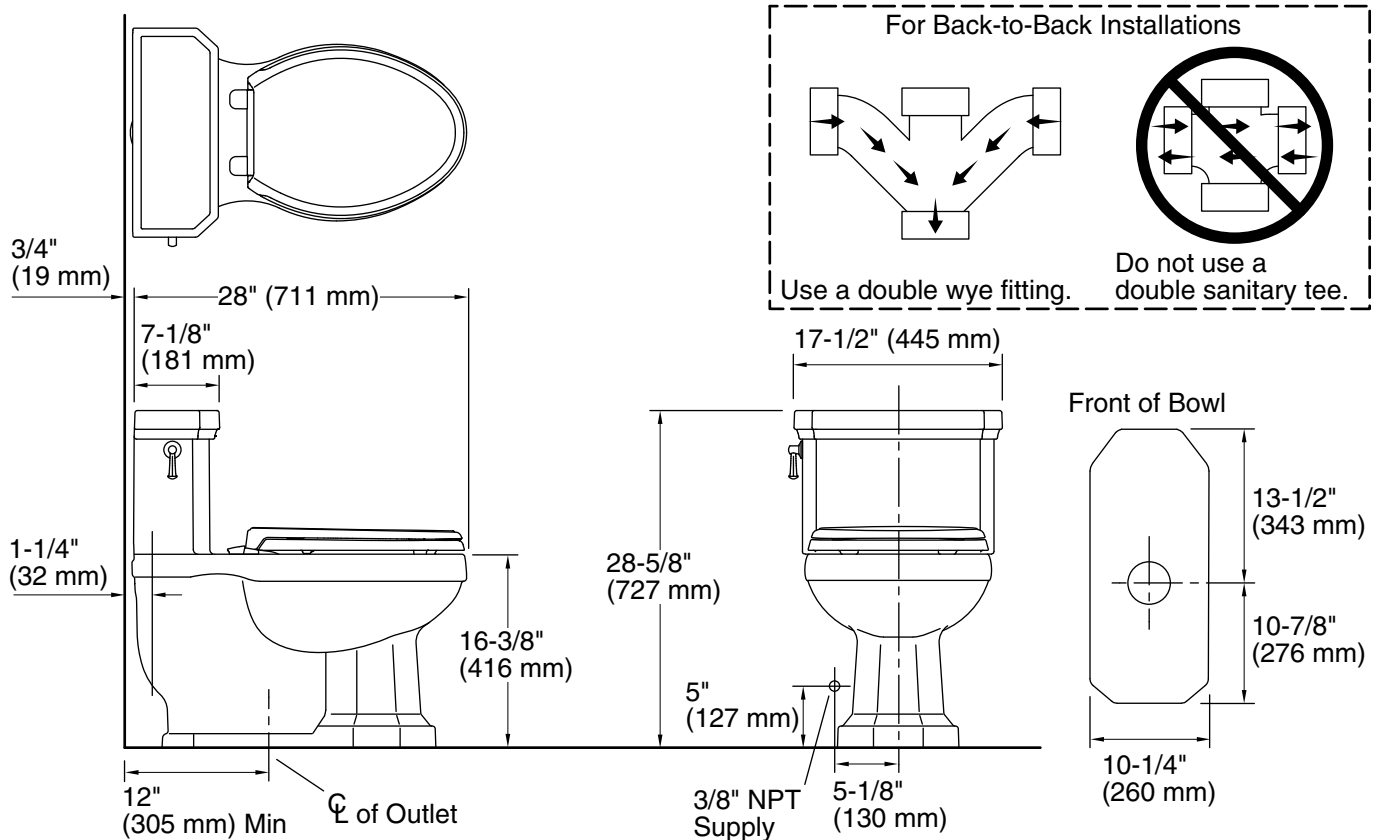

Kathryn® Comfort Height®

One-piece compact elongated chair height toilet
K-3940

Features

- One-piece toilets integrate the tank and bowl into a seamless, easy-to-clean design.
- Compact elongated bowl offers added comfort while occupying the same space as a round-front bowl.
- Comfort Height® feature offers chair-height seating that makes sitting down and standing up easier for most adults.
- 1.28 gpf (4.8 lpf).
- Concealed trapway and Clean Caps® facilitate easier cleaning and enhance design.
- Left-hand Polished Chrome trip lever.
- Glenbury™ Quiet-Close™ seat closes quietly and quickly unlatches from the toilet for easy removal and convenient cleaning.
- Coordinates with other products in the Kathryn collection.

- Standard 12" (305 mm) rough-in.
- Supply line sold separately.

Water Conservation & Rebates

- Eligible for consumer rebates in some municipalities.

Recommended Products/Accessories

- K-75796 Cachet® Nightlight Quiet-Close™ Elongated toilet seat
- K-4108 C³®-230 Elongated bidet toilet seat
- K-9131 Trip Lever
- 1023457 Wax Ring/Hardware Kit
- 1265114 Connector Hose
- K-23726 Drain treatment

THE BOLD LOOK
OF **KOHLER**®

Kathryn® Comfort Height®

One-piece compact elongated chair height toilet

K-3940

Technical Information

All product dimensions are nominal.

Toilet type:	One-piece, Floor-mount
Waste Outlet:	Floor
Bowl shape:	Elongated
Flush type:	AquaPiston®
Trap passageway:	2-1/8" (54 mm)
Water Consumption	
Full:	1.28 gpf (4.8 lpf)
Water surface size:	10-1/2" x 7-1/2" (267 mm x 191 mm)
Rim to water surface:	5-5/8" (143 mm)
Rough-in:	12" (305 mm)
Seat-mounting holes:	5-1/2" (140 mm)