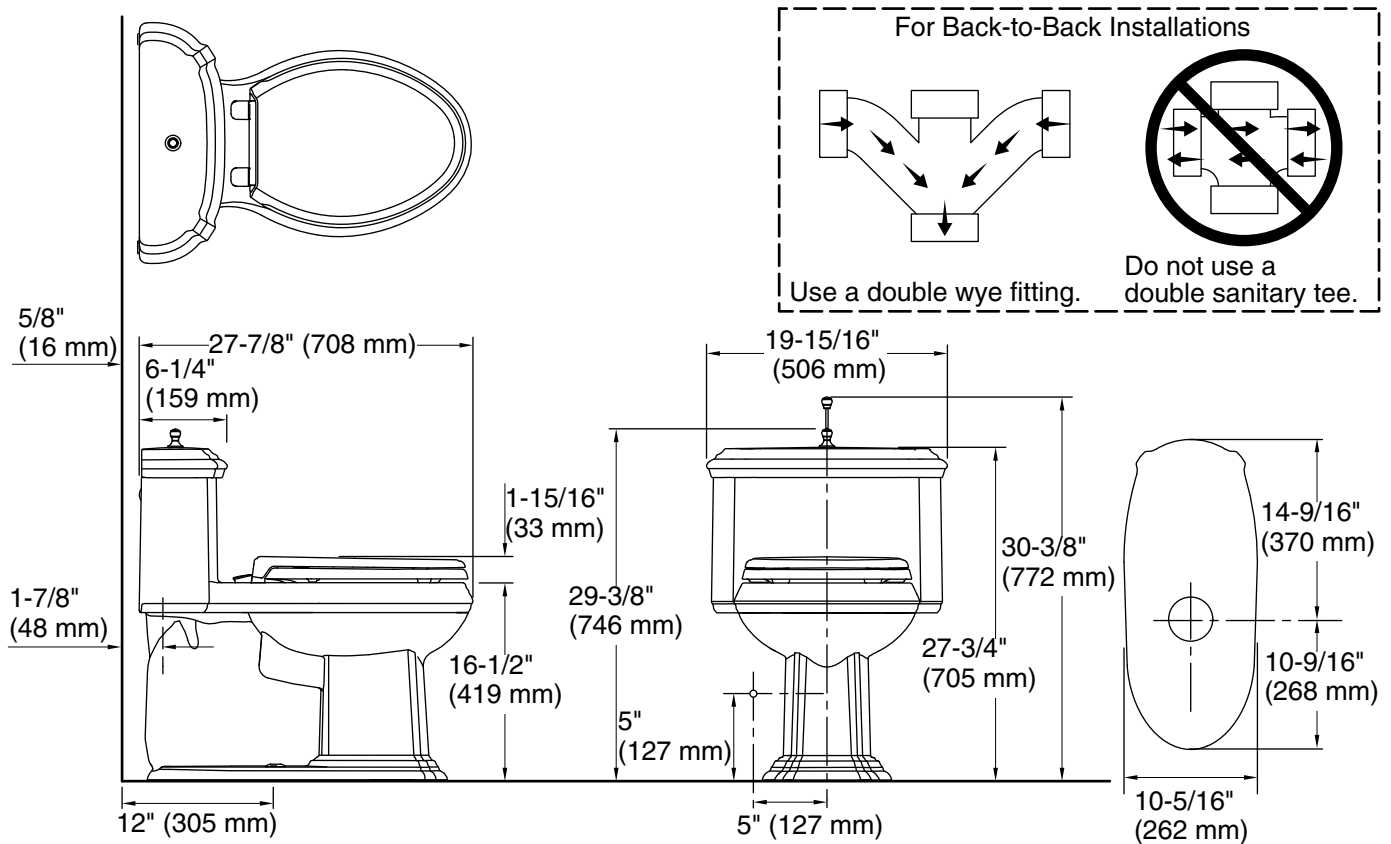

Installation

- Standard 12" (305 mm) rough-in.
- Supply line sold separately.

Water Conservation & Rebates

- Eligible for consumer rebates in some municipalities.

Recommended Products/Accessories

K-75796 Cachet® Nightlight Quiet-Close™ Elongated toilet seat
K-4108 C³®-230 Elongated bidet toilet seat
K-7677 Lift Knob Flush Actuator
1023457 Wax Ring/Hardware Kit
1265114 Connector Hose
K-23726 Drain treatment

Portrait® Comfort Height®
 One-piece compact elongated 1.28 gpf toilet
K-3826

Technical Information

All product dimensions are nominal.

- Toilet type: One-piece, Floor-mount
- Waste Outlet: Floor
- Bowl shape: Elongated
- Flush type: AquaPiston®
- Trap passageway: 2-1/8" (54 mm)
- Water Consumption
 - Full: 1.28 gpf (4.8 lpf)
- Water surface size: 10-3/4" x 6-3/4" (273 mm x 171 mm)
- Rim to water surface: 6" (152 mm)
- Rough-in: 12" (305 mm)
- Seat-mounting holes: 5-1/2" (140 mm)