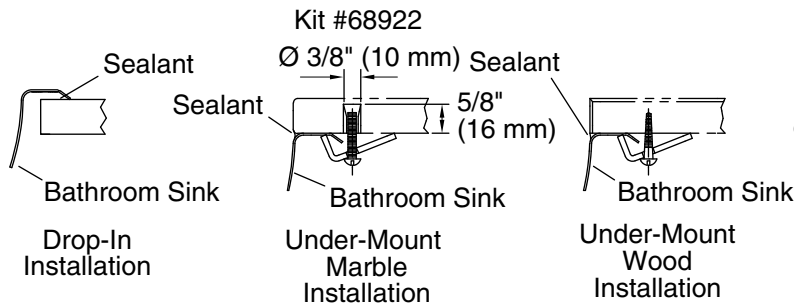

Note: Waterproof unprotected overhang area of the underside of wood counter.