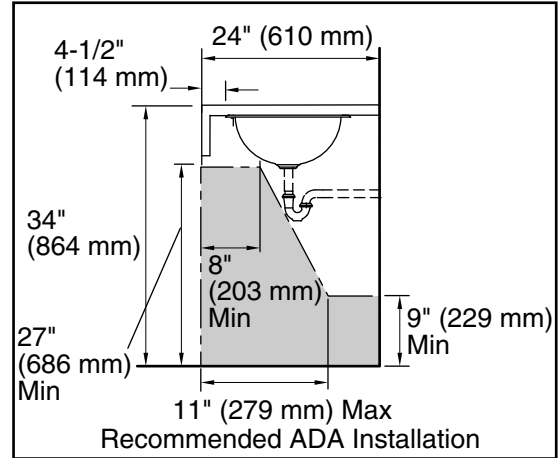

Technical Information

All product dimensions are nominal.

Bowl configuration:	Single
Installation:	Drop-in, Under-mount
Bowl area (Only):	Diameter: 11-1/2" (292 mm) Water depth: 5-1/4" (133 mm)
Drain hole:	1-5/8" (41 mm)
Template:	111578-7, required, included

Notes

Install this product according to the installation instructions.

ADA, OBC, CSA B651 compliant when installed to the specific requirements of these regulations.