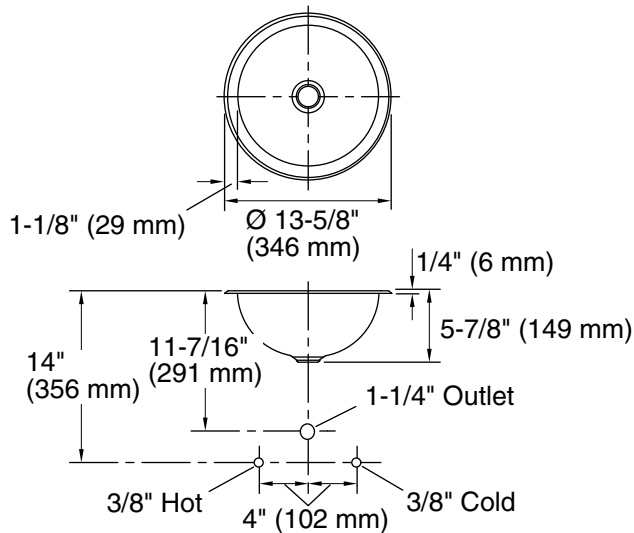

Technical Information

All product dimensions are nominal.

Bowl configuration:	Single
Installation:	Drop-in, Under-mount
Bowl area (Only):	Diameter: 11-1/2" (292 mm) Water depth: 5-1/4" (133 mm)
Drain hole:	1-5/8" (41 mm)
Template:	111578-7, required, included

Notes

Install this product according to the installation instructions.

ADA, OBC, CSA B651 compliant when installed to the specific requirements of these regulations.