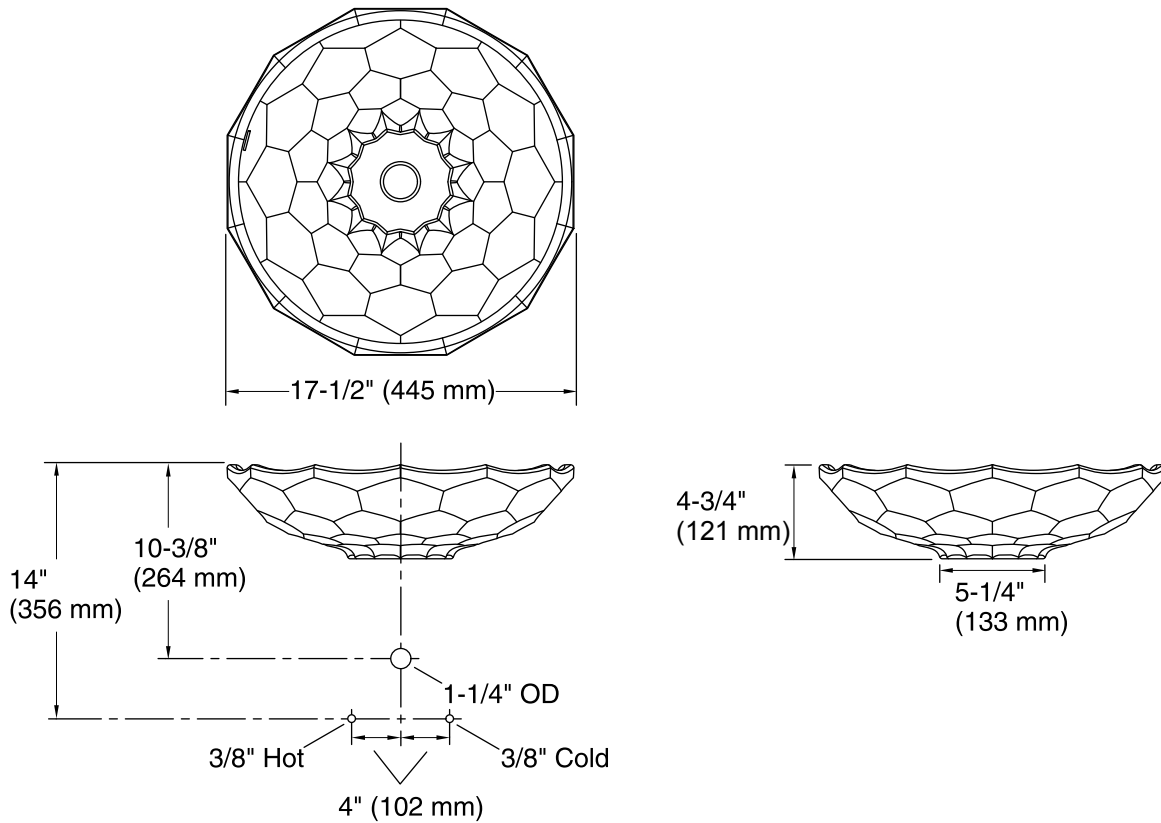

Technical Information

All product dimensions are nominal.

Bowl configuration:	Single
Installation:	Vessel
Bowl area:	Diameter: 16-7/16" (418 mm)
	Bowl depth: 4" (102 mm)
	Water depth: 4" (102 mm)

Notes

Install this product according to the installation instructions.