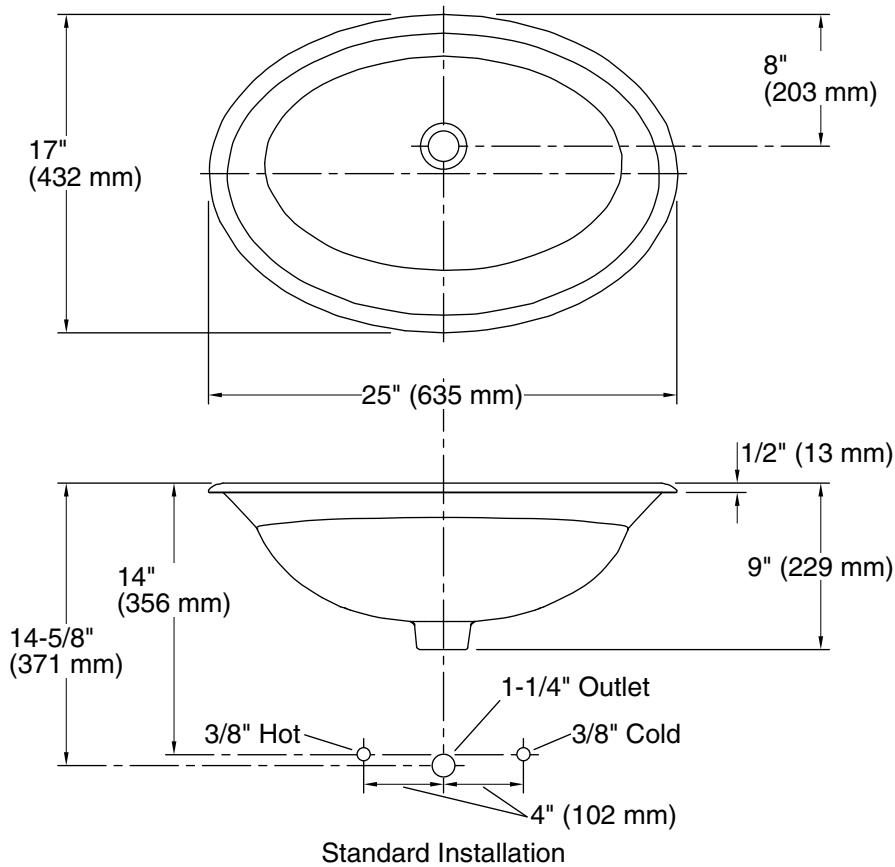

Technical Information

All product dimensions are nominal.

Bowl configuration:	Single
Installation:	Drop-in
Bowl area (Only):	Length: 23" (584 mm) Width: 15" (381 mm) Water depth: 7" (178 mm)
Drain hole:	1-3/4" (44 mm)
Template:	114809-7, required, included

Notes

Install this product according to the installation instructions.

4-5/8" (117 mm) minimum faucet spout length needed to reach over rim into basin.

NOTICE: Countertop manufacturer or cutter must use the cut-out template provided with the product, or a current one provided by Kohler Co. (call 1-800-4-KOHLER). Kohler Co. is not responsible for cutout errors when the incorrect cutout template is used.

ADA compliant when installed to the specific requirements of these regulations.