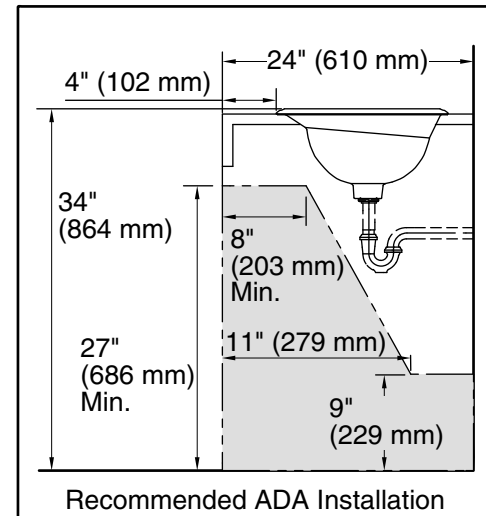

Technical Information

All product dimensions are nominal.

Bowl configuration:	Single
Installation:	Drop-in
Bowl area (Only):	Length: 23" (584 mm) Width: 15" (381 mm) Water depth: 7" (178 mm)
Drain hole:	1-3/4" (44 mm)
Template:	114809-7, required, included

Notes

Install this product according to the installation instructions.

4-5/8" (117 mm) minimum faucet spout length needed to reach over rim into basin.

NOTICE: Countertop manufacturer or cutter must use the cut-out template provided with the product, or a current one provided by Kohler Co. (call 1-800-4-KOHLER). Kohler Co. is not responsible for cutout errors when the incorrect cutout template is used.

ADA compliant when installed to the specific requirements of these regulations.