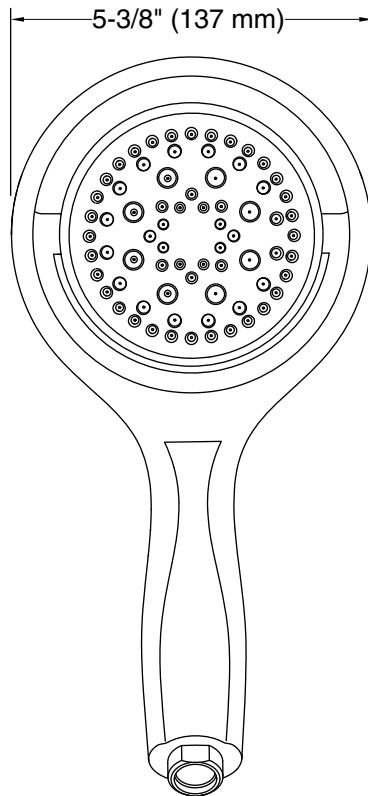

Features

- Deck-mount holder required for deck-mount installation.
- Ergonomic design is easy to use.
- Changing sprays is as easy as turning the head on its axis.
- Adjustable angle for various user heights.
- 2.5 gpm (9.5 lpm) maximum flow rate.
- Shower hose sold separately.
- With innovative Flipstream® technology, the Flipside handshower dedicates a single sprayhead surface to each of four unique sprays.

Installation

- Bracket or sidebar required for wall-mount installation.

Required Products/Accessories

K-8593 72" Shower Hose

or

K-9514 60" Shower Hose

Recommended Products/Accessories

K-23723 Faucet cleaner

Color tiles intended for reference only.

Color	Code	Description
	CP	Polished Chrome
	SN	Vibrant® Polished Nickel
	BN	Vibrant® Brushed Nickel

Technical Information

All product dimensions are nominal.

Drain included: No