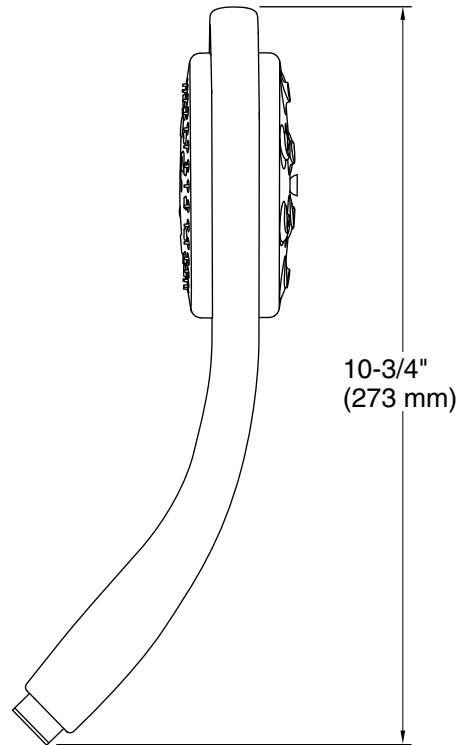

Technical Information

All product dimensions are nominal.

Drain included: No

Notes

For use with automatic compensating valves rated at 2.5 gal/min (9.5 l/min) or less.

Install this product according to the installation guide.

Plumbing codes require an atmospheric vacuum breaker (such as Kohler Model K-9660) be installed in-line with handshowers.

Please consult with local plumbing officials.

OBC compliant when installed to the specific requirements of these regulations.