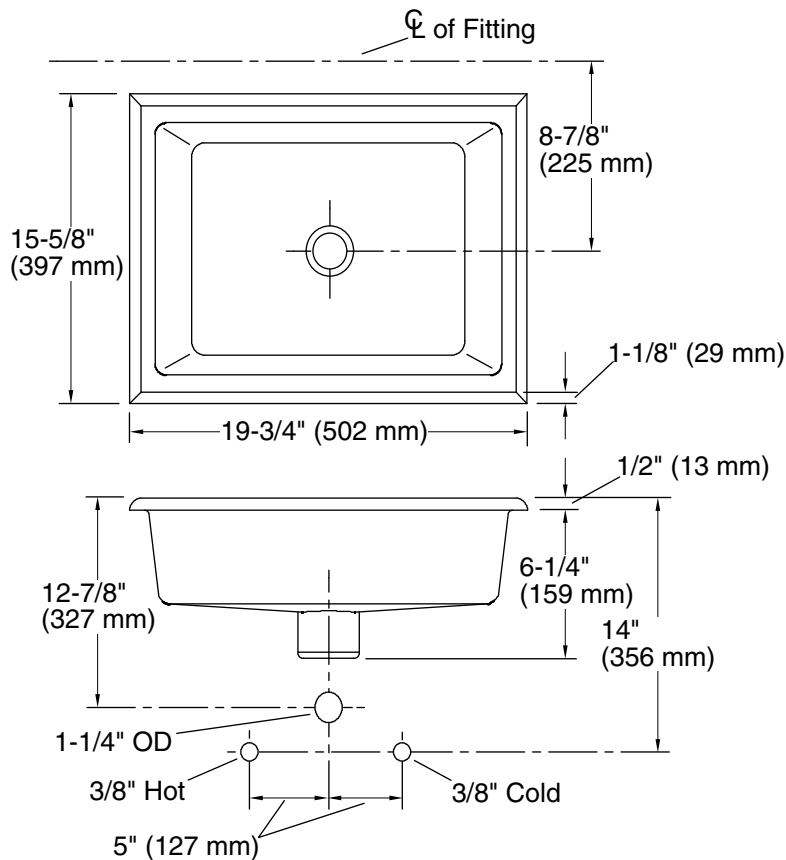

Color Code Description

	47	Almond
---	----	--------

Technical Information

All product dimensions are nominal.

Bowl configuration:	Single
Installation:	Under-mount
Bowl area (Only):	Length: 17" (432 mm) Width: 13" (330 mm) Water depth: 4-1/2" (114 mm)
Drain hole:	1-3/4" (44 mm)
Template:	1006809-7, required, not included