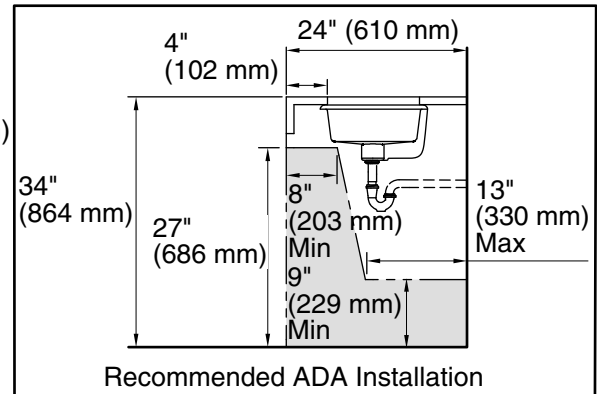

Color Code Description

	47	Almond
---	----	--------

Technical Information

All product dimensions are nominal.

Bowl configuration:	Single
Installation:	Under-mount
Bowl area (Only):	Length: 17" (432 mm) Width: 13" (330 mm) Water depth: 4-1/2" (114 mm)
Drain hole:	1-3/4" (44 mm)
Template:	1006809-7, required, not included