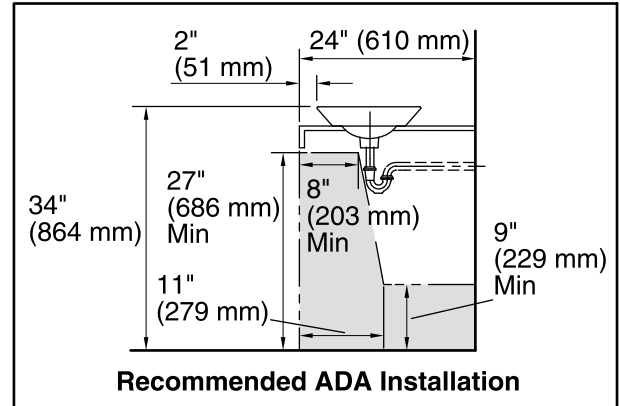

Recommended Accessories

- K-7114 Pop-Up Drain
- K-7129 Drain
- K-9018 P-Trap
- K-9655 Wall-Mount Vessel Bracket

Components

Additional included component/s: Adjustable linkage.

ADA CSA B651

Codes/Standards

ASME A112.19.2/CSA B45.1
ADA
ICC/ANSI A117.1
CSA B651

Technical Information

All product dimensions are nominal.

- Bowl configuration: Single
- Installation: Vessel
- Bowl area (Only): Diameter: 15-7/8" (403 mm)
Water depth: 4-1/4" (108 mm)
- Drain hole: 1-3/4" (44 mm)
- Template: 1002980-7, required, included

Notes

Install this product according to the installation instructions.

*Spout must be 5" (127 mm) long (min) for adequate clearance into the bathroom sink when installed with centerline as shown.

NOTICE: Countertop manufacturer or cutter must use the cut-out template provided with the product, or a current one provided by Kohler Co. (call 1-800-4-KOHLER). Kohler Co. is not responsible for cut-out errors when the incorrect cut-out template is used.