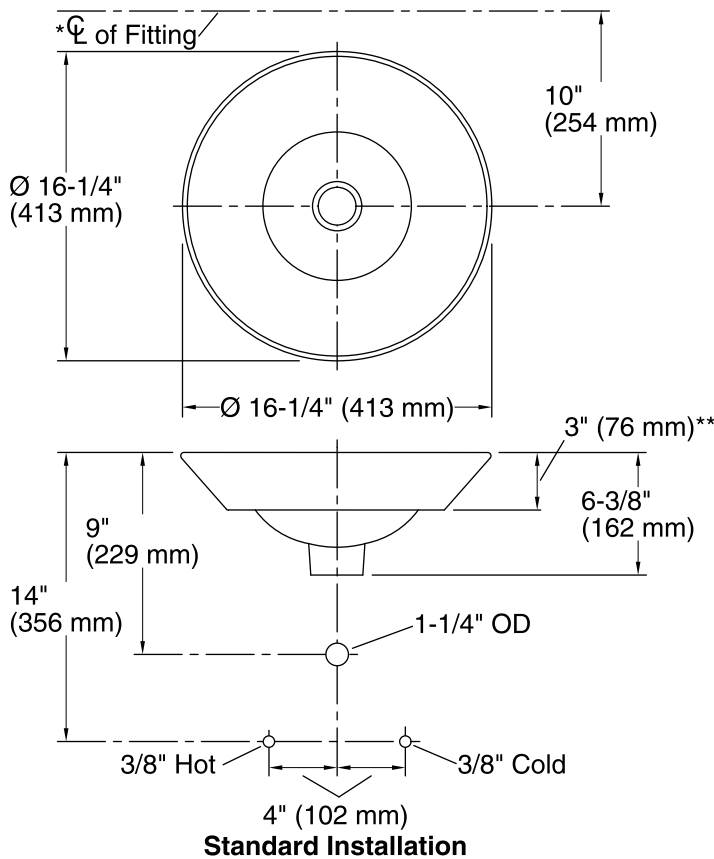

Technical Information

All product dimensions are nominal.

- Bowl configuration: Single
- Installation: Vessel
- Bowl area (Only): Diameter: 15-7/8" (403 mm)
Water depth: 4-1/4" (108 mm)
- Drain hole: 1-3/4" (44 mm)
- Template: 1002980-7, required, included

Notes

Install this product according to the installation instructions.

*Spout must be 5" (127 mm) long (min) for adequate clearance into the bathroom sink when installed with centerline as shown.

NOTICE: Countertop manufacturer or cutter must use the cut-out template provided with the product, or a current one provided by Kohler Co. (call 1-800-4-KOHLER). Kohler Co. is not responsible for cut-out errors when the incorrect cut-out template is used.