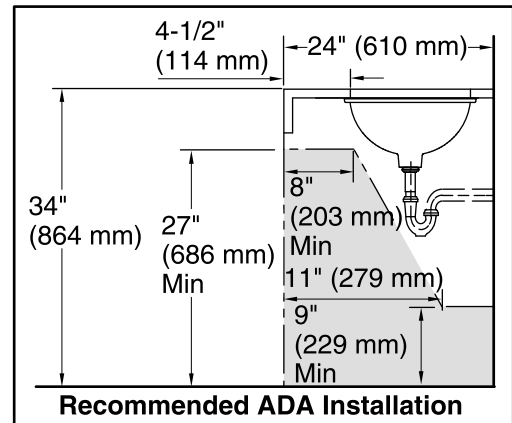

Bathroom Sink

K-14218-FP1

Technical Information

All product dimensions are nominal.

Bowl configuration: Single

Installation: Under-mount

Bowl area (Only):

- Length: 17" (432 mm)
- Width: 14" (356 mm)
- Water depth: 6-3/8" (162 mm)

Drain hole: 1-3/4" (44 mm)

Template: 1151011-7, required, included

Notes

Install this product according to the installation instructions.

NOTICE: Countertop manufacturer or cutter must use the current product template available at www.kohler.com, or by calling 1-800-4KOHLER. Kohler Co. is not responsible for cutout errors when the incorrect cutout template is used.