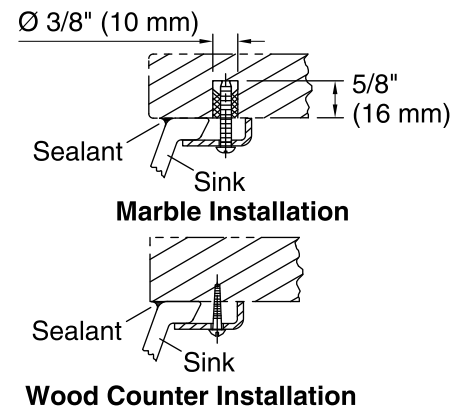

Bathroom Sink

K-14218-FP1

Technical Information

All product dimensions are nominal.

Bowl configuration: Single

Installation: Under-mount

Bowl area (Only):

- Length: 17" (432 mm)
- Width: 14" (356 mm)
- Water depth: 6-3/8" (162 mm)