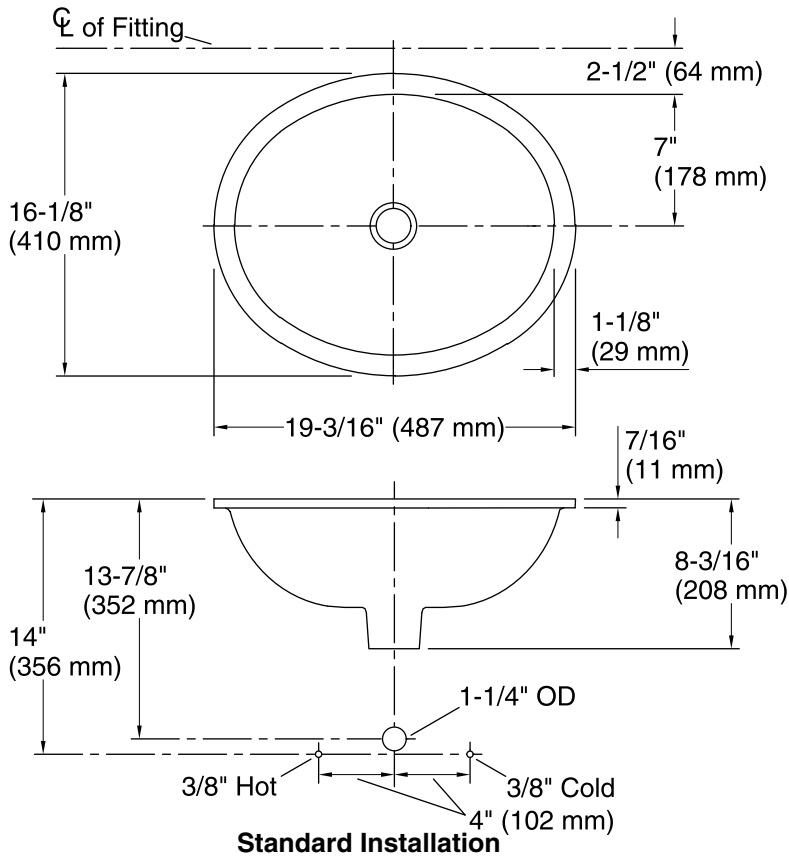

Sartorial™ Paisley in White Caxton® Oval

Bathroom Sink
K-14218-FP1

Features

- Without overflow.

Material

- Vitreous china with decorative design.

Installation

- Under-mount
- 17x14" countertop cut-out.

Bathroom Sink

K-14218-FP1

Technical Information

All product dimensions are nominal.

Bowl configuration: Single

Installation: Under-mount

Bowl area (Only):

- Length: 17" (432 mm)
- Width: 14" (356 mm)
- Water depth: 6-3/8" (162 mm)

Drain hole: 1-3/4" (44 mm)

Template: 1151011-7, required, included

Notes

Install this product according to the installation instructions.

NOTICE: Countertop manufacturer or cutter must use the current product template available at www.kohler.com, or by calling 1-800-4KOHLER. Kohler Co. is not responsible for cutout errors when the incorrect cutout template is used.