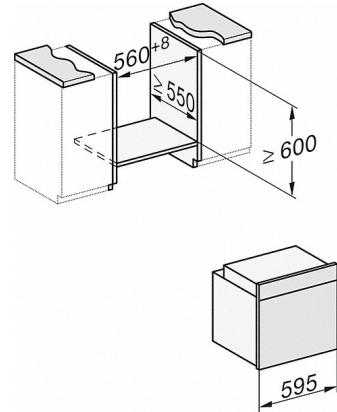

H 7464 BP

Oven

seamless design with food probe and LED lighting.

H2760B/BP, H28x0B/BP, H7x6xB/BP/BPX, installation drawings

22 mm - glass
23,3 mm - metal

H2760B/BP, H28x0B/BP, H7x6xB/BP/BPX, installation drawings

22 mm - glass
23.3 mm - metal

H226x-1B/BP/E/EP/IP, H2760B/BP, H28x0B/BP, H7x6xB/BP/BPX, installation drawings

H226x-1B/BP/E/EP/IP, H2x6xB/BP, H7x6xB/BP/BPX, installation drawings

If the oven is to be installed under a hob, follow the instructions for installing the hob and the height of the hob.

H7x6xB/BP, installation drawing

- 1) 400 mm
- 2) 360 mm
- 3) 47 mm
- 4) 24 mm
- 5) 32.5 mm

H7x6xB/BP, installation drawings

- 1) 400 mm
- 2) 360 mm
- 3) 47 mm
- 4) 27 mm
- 5) 32.5 mm

H226x-1B/BP/E/EP/IP, H2760B/BP, H28x0B/BP,
H7x40BM/BMX, H7x6xB/BP/BPX, installation drawings

22 mm - glass
23,3 mm - metal