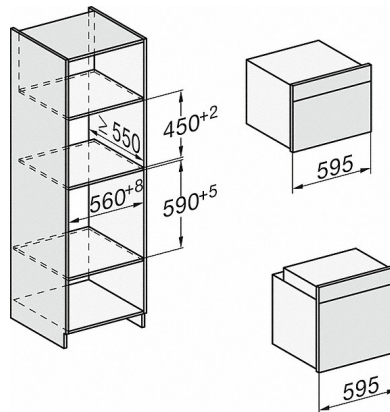

22 mm - glass
23.3 mm - metal

H226x-1B/BP/E/EP/IP, H2760B/BP, H28x0B/BP, H7x6xB/BP/BPX, installation drawings

H226x-1B/BP/E/EP/IP, H2x6xB/BP, H7x6xB/BP/BPX, installation drawings

If the oven is to be installed under a hob, follow the instructions for installing the hob and the height of the hob.

H7x6xB/BP, installation drawing

- 1) 400 mm
- 2) 360 mm
- 3) 47 mm
- 4) 24 mm
- 5) 32.5 mm

H7x6xB/BP, installation drawings

- 1) 400 mm
- 2) 360 mm
- 3) 47 mm
- 4) 27 mm
- 5) 32.5 mm

H226x-1B/BP/E/EP/IP, H2760B/BP, H28x0B/BP,
H7x40BM/BMX, H7x6xB/BP/BPX, installation drawings