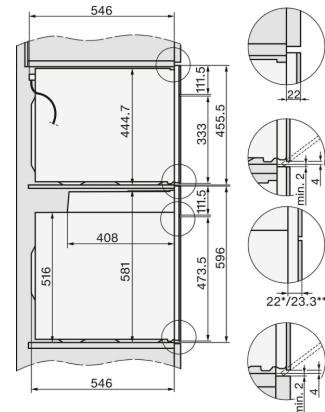

22 mm - glass
23.3 mm - metal

H226x-1B/BP/E/EP/IP, H2760B/BP, H28x0B/BP, H7x6xB/BP/BPX, installation drawings

H226x-1B/BP/E/EP/IP, H2x6xB/BP, H7x6xB/BP/BPX, installation drawings

If the oven is to be installed under a hob, follow the instructions for installing the hob and the height of the hob.

H7x6xB/BP, installation drawing

- 1) 400 mm
- 2) 360 mm
- 3) 47 mm
- 4) 24 mm
- 5) 32.5 mm

H7x6xB/BP, installation drawings

- 1) 400 mm
- 2) 360 mm
- 3) 47 mm
- 4) 27 mm
- 5) 32.5 mm

H226x-1B/BP/E/EP/IP, H2760B/BP, H28x0B/BP,
H7x40BM/BMX, H7x6xB/BP/BPX, installation drawings

H2xxx-1 B/BP/E/IP, H7xxx B/BP/BM/BMX, installation drawings

- 22 mm - glass
23,3 mm - metal

H 7464 BP

Oven
seamless design with food probe and LED lighting.

H2xxx-1 B/BP/E/I/IP, H7xxx B/BP/BM/BMX, installation drawings

22 mm - glass
23,3 mm - metal