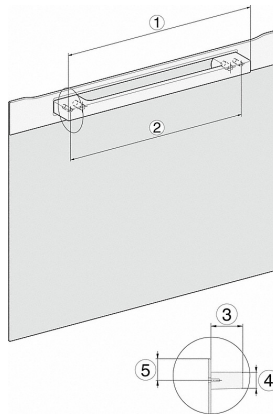

H 7464 BP

Oven

seamless design with food probe and LED lighting.

H2760B/BP, H28x0B/BP, H7x6xB/BP/BPX, installation drawings

22 mm - glass
23,3 mm - metal

H2760B/BP, H28x0B/BP, H7x6xB/BP/BPX, installation drawings

22 mm - glass
23.3 mm - metal

H226x-1B/BP/E/EP/IP, H2760B/BP, H28x0B/BP, H7x6xB/BP/BPX, installation drawings

H226x-1B/BP/E/EP/IP, H2x6xB/BP, H7x6xB/BP/BPX, installation drawings

If the oven is to be installed under a hob, follow the instructions for installing the hob and the height of the hob.

H7x6xB/BP, installation drawing

- 1) 400 mm
- 2) 360 mm
- 3) 47 mm
- 4) 24 mm
- 5) 32.5 mm

H7x6xB/BP, installation drawings

- 1) 400 mm
- 2) 360 mm
- 3) 47 mm
- 4) 27 mm
- 5) 32.5 mm

H226x-1B/BP/E/EP/IP, H2760B/BP, H28x0B/BP,
H7x40BM/BMX, H7x6xB/BP/BPX, installation drawings

22 mm - glass
23,3 mm - metal