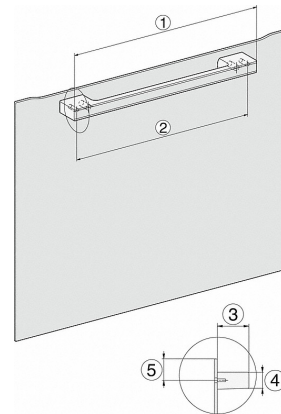

DG7x40, DGC7x4x, DGC7x6x, DG7635, DGM7x4x, DO7, H2860B/BP, H7240BM, H7x40BM, H7x4xB/BP,