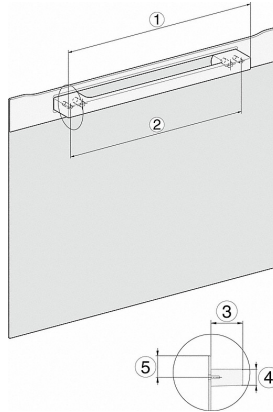

H 7464 BP

Oven

seamless design with food probe and LED lighting.

H2760B/BP, H28x0B/BP, H7x6xB/BP/BPX, installation drawings

22 mm - glass
23,3 mm - metal

H2760B/BP, H28x0B/BP, H7x6xB/BP/BPX, installation drawings

22 mm - glass
23.3 mm - metal

H226x-1B/BP/E/EP/IP, H2760B/BP, H28x0B/BP, H7x6xB/BP/BPX, installation drawings

H226x-1B/BP/E/EP/IP, H2x6xB/BP, H7x6xB/BP/BPX, installation drawings

If the oven is to be installed under a hob, follow the instructions for installing the hob and the height of the hob.

H7x6xB/BP, installation drawing

- 1) 400 mm
- 2) 360 mm
- 3) 47 mm
- 4) 24 mm
- 5) 32.5 mm

H7x6xB/BP, installation drawings

- 1) 400 mm
- 2) 360 mm
- 3) 47 mm
- 4) 27 mm
- 5) 32.5 mm

H226x-1B/BP/E/EP/IP, H2760B/BP, H28x0B/BP,
H7x40BM/BMX, H7x6xB/BP/BPX, installation drawings

22 mm - glass
23,3 mm - metal