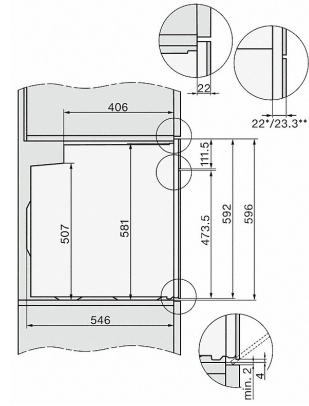

H 7464 BP

Oven

seamless design with food probe and LED lighting.

Efficiency and sustainability	
Energy efficiency class (A+++ - D)	A+
Residual heat utilisation	•
Power rating in off mode in W	0.5
Power rating in standby mode in W	1.0
Power rating in networked standby in W	2.0
Time until automatic switch to standby in min	20
Time until automatic switch to networked standby in min	20
Time until automatic switch to off mode in min	20
Cleaning convenience	
Stainless steel front with CleanSteel finish	•
Pyrolytic self-cleaning	•
Catalyser	Unheated
Hinged grill heater element	•
CleanGlass door	•
Safety	
Appliance cooling system and touch-cool fronts	•
Safety switch-off	•
System lock	•
Door lock during pyrolytic cleaning	•
Sensor lock	•
Technical data	
Oven compartment volume in l	76
No. of shelf levels	5
Numbered shelf levels	•
Oven light	1 LED spot
Appliance width in mm	595
Appliance height in mm	596
Appliance depth in mm	569
Weight in kg	47.0
Total rated load in kW	3.6
Voltage in V	220-240
Number of phases	1
Fuse rating in A	16
Length of supply lead in m	2
Standard accessories	
Baking tray with PerfectClean	1
Universal tray with PerfectClean	1
Baking and roasting rack PyroFit	1
PyroFit FlexiClip runners (pair)	1
Removable PyroFit side runners (pair)	1

H 7464 BP

Oven

seamless design with food probe and LED lighting.

H2760B/BP, H28x0B/BP, H7x6xB/BP/BPX, installation drawings

22 mm - glass
23,3 mm - metal

H2760B/BP, H28x0B/BP, H7x6xB/BP/BPX, installation drawings

H7x6xB/BP, installation drawing

- 1) 400 mm
- 2) 360 mm
- 3) 47 mm
- 4) 24 mm
- 5) 32.5 mm

H7x6xB/BP, installation drawings

- 1) 400 mm
- 2) 360 mm
- 3) 47 mm
- 4) 27 mm
- 5) 32.5 mm

H226x-1B/BP/E/EP/IP, H2760B/BP, H28x0B/BP,
H7x40BM/BMX, H7x6xB/BP/BPX, installation drawings

22 mm - glass
23,3 mm - metal