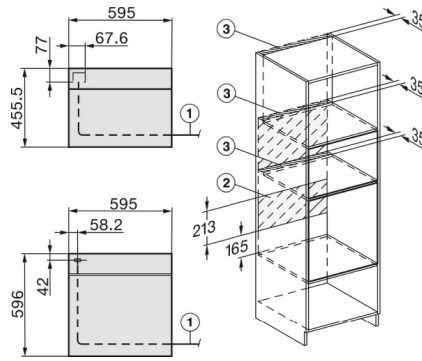

22 mm - glass
23.3 mm - metal

H226x-1B/BP/E/EP/IP, H2760B/BP, H28x0B/BP, H7x6xB/BP/BPX, installation drawings

H226x-1B/BP/E/EP/IP, H2x6xB/BP, H7x6xB/BP/BPX, installation drawings

If the oven is to be installed under a hob, follow the instructions for installing the hob and the height of the hob.

H7x6xB/BP, installation drawing

- 1) 400 mm
- 2) 360 mm
- 3) 47 mm
- 4) 24 mm
- 5) 32.5 mm

H7x6xB/BP, installation drawings

- 1) 400 mm
- 2) 360 mm
- 3) 47 mm
- 4) 27 mm
- 5) 32.5 mm

H226x-1B/BP/E/EP/IP, H2760B/BP, H28x0B/BP,
H7x40BM/BMX, H7x6xB/BP/BPX, installation drawings

H2xxx-1 B/BP/E/IP, H7xxx B/BP/BM/BMX, installation drawings

- 22 mm - glass
23,3 mm - metal

H 7464 BP

Oven
seamless design with food probe and LED lighting.

H2xxx-1 B/BP/E/I/IP, H7xxx B/BP/BM/BMX, installation drawings

22 mm - glass
23,3 mm - metal