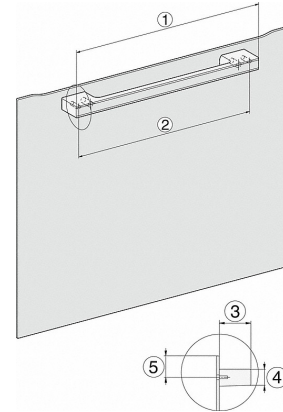

22 mm - glass
23.3 mm - metal

H226x-1B/BP/E/EP/IP, H2760B/BP, H28x0B/BP, H7x6xB/BP/BPX, installation drawings

H226x-1B/BP/E/EP/IP, H2x6xB/BP, H7x6xB/BP/BPX, installation drawings

If the oven is to be installed under a hob, follow the instructions for installing the hob and the height of the hob.

H7x6xB/BP, installation drawing

- 1) 400 mm
- 2) 360 mm
- 3) 47 mm
- 4) 24 mm
- 5) 32.5 mm

H7x6xB/BP, installation drawings

- 1) 400 mm
- 2) 360 mm
- 3) 47 mm
- 4) 27 mm
- 5) 32.5 mm

H226x-1B/BP/E/EP/IP, H2760B/BP, H28x0B/BP,
H7x40BM/BMX, H7x6xB/BP/BPX, installation drawings

H2xxx-1 B/BP/E/IP, H7xxx B/BP/BM/BMX, installation drawings

- 22 mm - glass
23,3 mm - metal

H 7464 BP

Oven
seamless design with food probe and LED lighting.

H2xxx-1 B/BP/E/I/IP, H7xxx B/BP/BM/BMX, installation drawings

22 mm - glass
23,3 mm - metal