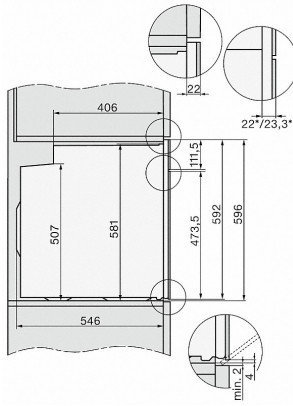

H 7464 BP

Oven

seamless design with food probe and LED lighting.

Efficiency and sustainability	
Energy efficiency class (A+++ - D)	A+
Residual heat utilisation	•
Power rating in off mode in W	0.5
Power rating in standby mode in W	1.0
Power rating in networked standby in W	2.0
Time until automatic switch to standby in min	20
Time until automatic switch to networked standby in min	20
Time until automatic switch to off mode in min	20
Cleaning convenience	
Stainless steel front with CleanSteel finish	•
Pyrolytic self-cleaning	•
Catalyser	Unheated
Hinged grill heater element	•
CleanGlass door	•
Safety	
Appliance cooling system and touch-cool fronts	•
Safety switch-off	•
System lock	•
Door lock during pyrolytic cleaning	•
Sensor lock	•
Technical data	
Oven compartment volume in l	76
No. of shelf levels	5
Numbered shelf levels	•
Oven light	1 LED spot
Appliance width in mm	595
Appliance height in mm	596
Appliance depth in mm	569
Weight in kg	47.0
Total rated load in kW	3.6
Voltage in V	220-240
Number of phases	1
Fuse rating in A	16
Length of supply lead in m	2
Standard accessories	
Baking tray with PerfectClean	1
Universal tray with PerfectClean	1
Baking and roasting rack PyroFit	1
PyroFit FlexiClip runners (pair)	1
Removable PyroFit side runners (pair)	1

H 7464 BP

Oven

seamless design with food probe and LED lighting.

H2760B/BP, H28x0B/BP, H7x6xB/BP/BPX, installation drawings

22 mm - glass
23,3 mm - metal

H2760B/BP, H28x0B/BP, H7x6xB/BP/BPX, installation drawings

H7x6xB/BP, installation drawing

- 1) 400 mm
- 2) 360 mm
- 3) 47 mm
- 4) 24 mm
- 5) 32.5 mm

H7x6xB/BP, installation drawings

- 1) 400 mm
- 2) 360 mm
- 3) 47 mm
- 4) 27 mm
- 5) 32.5 mm

H226x-1B/BP/E/EP/IP, H2760B/BP, H28x0B/BP,
H7x40BM/BMX, H7x6xB/BP/BPX, installation drawings

22 mm - glass
23,3 mm - metal