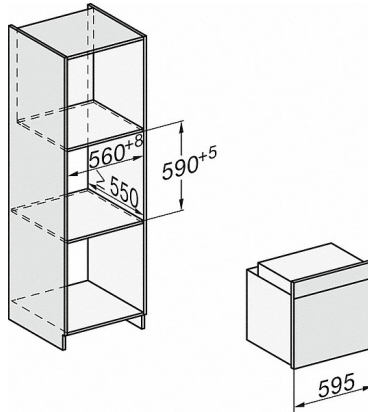

H 7464 BP

Oven

seamless design with food probe and LED lighting.

Efficiency and sustainability	
Energy efficiency class (A+++ - D)	A+
Residual heat utilisation	•
Power rating in off mode in W	0.5
Power rating in standby mode in W	1.0
Power rating in networked standby in W	2.0
Time until automatic switch to standby in min	20
Time until automatic switch to networked standby in min	20
Time until automatic switch to off mode in min	20
Cleaning convenience	
Stainless steel front with CleanSteel finish	•
Pyrolytic self-cleaning	•
Catalyser	Unheated
Hinged grill heater element	•
CleanGlass door	•
Safety	
Appliance cooling system and touch-cool fronts	•
Safety switch-off	•
System lock	•
Door lock during pyrolytic cleaning	•
Sensor lock	•
Technical data	
Oven compartment volume in l	76
No. of shelf levels	5
Numbered shelf levels	•
Oven light	1 LED spot
Appliance width in mm	595
Appliance height in mm	596
Appliance depth in mm	569
Weight in kg	47.0
Total rated load in kW	3.6
Voltage in V	220-240
Number of phases	1
Fuse rating in A	16
Length of supply lead in m	2
Standard accessories	
Baking tray with PerfectClean	1
Universal tray with PerfectClean	1
Baking and roasting rack PyroFit	1
PyroFit FlexiClip runners (pair)	1
Removable PyroFit side runners (pair)	1

H 7464 BP

Oven

seamless design with food probe and LED lighting.

H2760B/BP, H28x0B/BP, H7x6xB/BP/BPX, installation drawings

22 mm - glass
23,3 mm - metal

H2760B/BP, H28x0B/BP, H7x6xB/BP/BPX, installation drawings

22 mm - glass
23.3 mm - metal

H226x-1B/BP/E/EP/IP, H2760B/BP, H28x0B/BP, H7x6xB/BP/BPX, installation drawings

H226x-1B/BP/E/EP/IP, H2x6xB/BP, H7x6xB/BP/BPX, installation drawings

If the oven is to be installed under a hob, follow the instructions for installing the hob and the height of the hob.

22 mm - glass
23,3 mm - metal