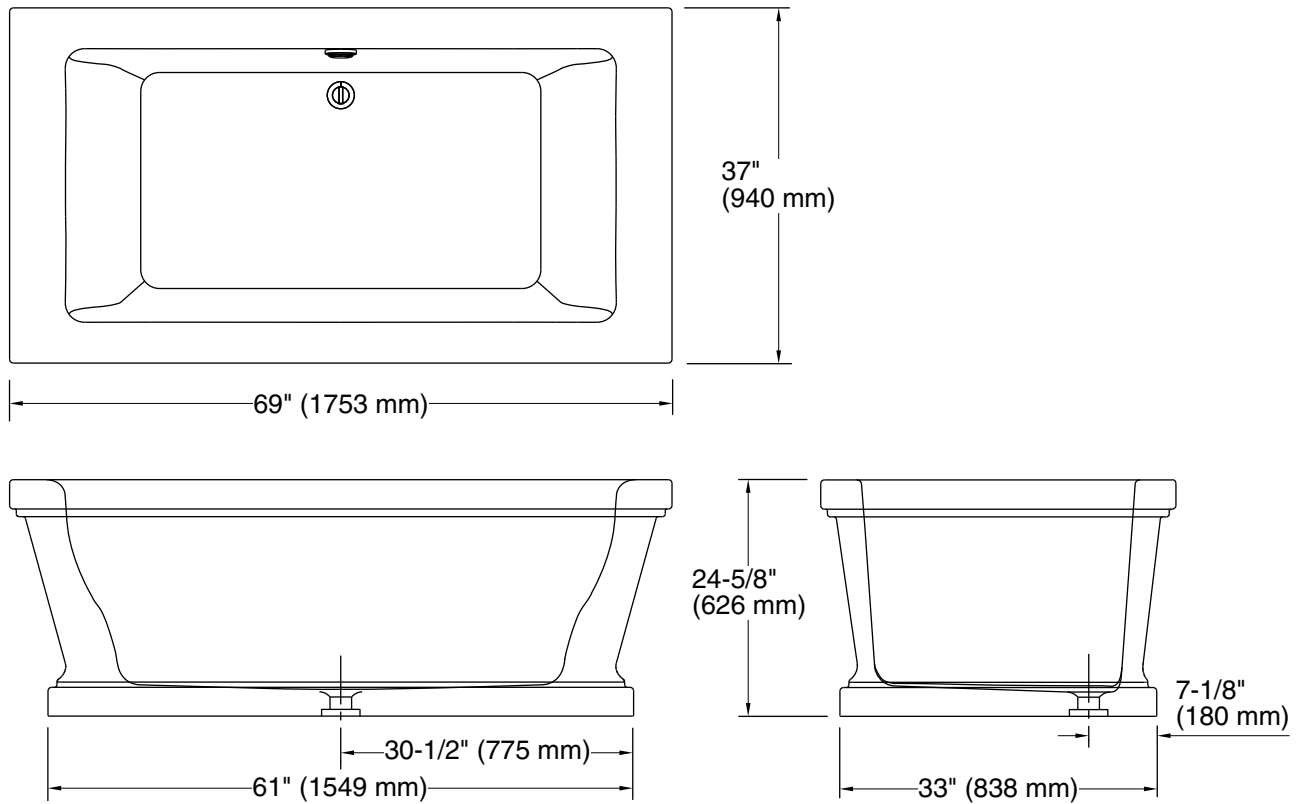

KALLISTA®

For Loft Freestanding Bath

FEATURES

- Gelcoat construction
- Generous 69" (1753 mm) x 37" (940 mm) size comfortably accommodates two bathers
- Coordinating overflow hood and flip drain
- Complements the For Loft collection

CODES/STANDARDS APPLICABLE

Specified model meets or exceeds the following:

- CSA B45.5/IAPMO Z124

P50040

PRODUCT INFORMATION			
Fixture*:	Top Area	Basin Area	Weight
Bathing Well	69" (1753 mm) x 37" (940 mm)	57-3/8" (1457 mm) x 28-1/2" (724 mm)	325 lbs (147 kg)
	Water Depth	Capacity	
To Overflow	17-15/16" (456 mm)	103 gal (390 L)	
*Approximate measurements for comparison only.			